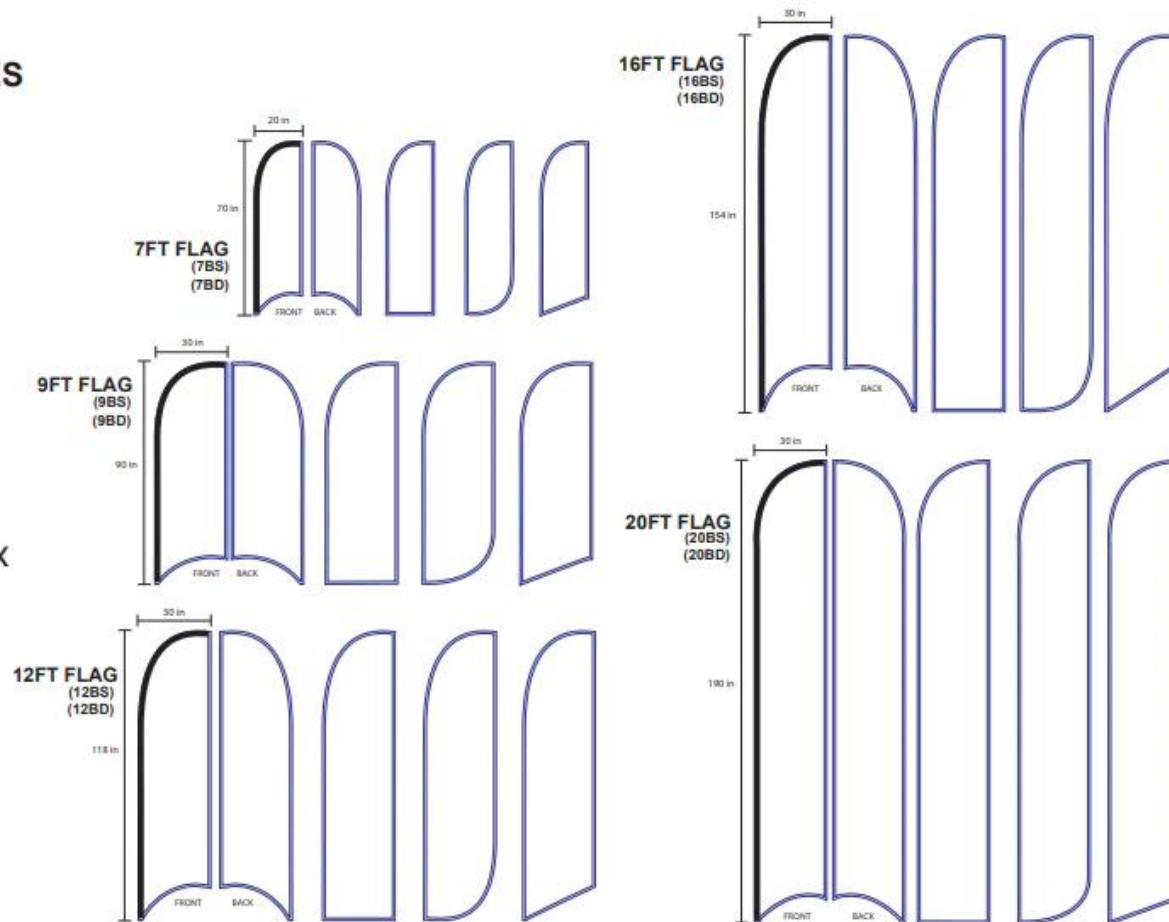

Date: xx/xx/xxxx
Proof: #0000
PO: #0000
SO: #0000
QTY: #0000