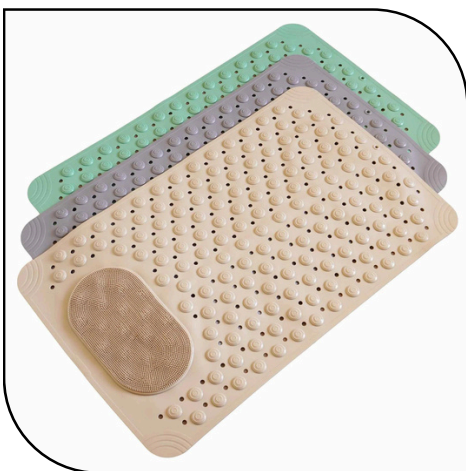

\$70.00

CONNI ANTI-SLIP FLOOR MAT "STEPPING STONE"

- Stylish anti-slip floor mats that sit firm and flat on the floor.
- 60cm x 90cm
- Low profile edges that do not lift
- Popular stepping stone texture
- Non-slip rubberised backing
- Waterproof floor protector
- Durable and highly absorbent polyester
- Easy to clean: vacuum or sweep; handwash with soapy water, hose off and dry flat outside

\$88.00

THE INDEPENDENCE SHOP

NON-SLIP MATS

OUTDOOR RUBBER MAT

Designed for high-traffic outdoor use, these outdoor rubber mats are a durable and reliable choice.

- 88cm x 58cm
 - Heavy-duty non-slip rubber backing with cleats
 - Low profile design with tapered edges that do not lift
 - Highly water absorbent, resists oil and grease
 - Textured polypropylene loop pile
 - Easy to clean: sweep, vacuum, hose or high pressure hose
 - TUV ISO 9001 quality certified
- \$118.00

BATH MAT

Safety in the bathtub or shower for the whole family.

- Available colours: seagrass, cool-grey and kahki
 - 80cm L x 50cm W
 - Flexible, high quality and durable material
 - Textured surface preventing slides and falls in wet areas
 - Large drainage points avoid the pooling of water
 - Suction caps under each massage point adhere to smooth surfaces
 - Hang or stick on smooth walls to dry
- \$34.90