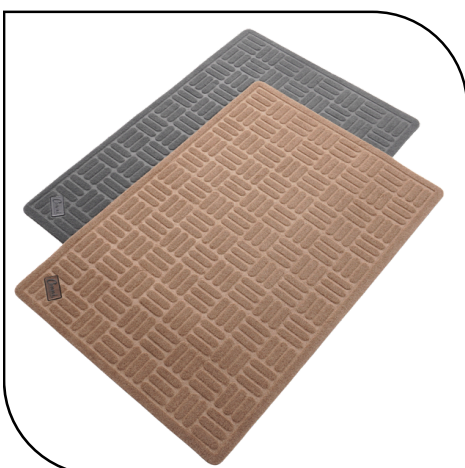

CONNI ANTI-SLIP FLOOR MAT "STEPPING STONE"

- Stylish anti-slip floor mats that sit firm and flat on the floor.
- 60cm x 90cm
- Low profile edges that do not lift
- Popular stepping stone texture
- Non-slip rubberised backing
- Waterproof floor protector
- Durable and highly absorbent polyester
- Easy to clean: vacuum or sweep; handwash with soapy water, hose off and dry flat outside

$88.00