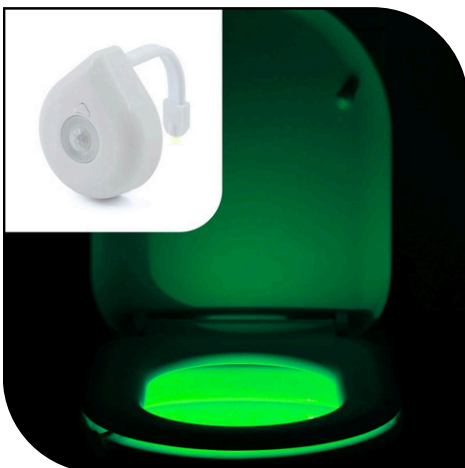

\$120.00 - \$220.00

BATHROOM

TRAVEL BIDET 300ML

- Stay hygienic when a shower may not be practical or when reaching to clean the tushy is challenging.
- Available colours: violet and pink
- Compact portable bidet perfect for travel and camping
- Easy to squeeze and bounces back into shape
- Light weight and small enough to store in a handbag or bag
- Angled retractable nozzle that pulls to seal securely in place - will not leak
- Comes with a travel bag

\$19.90

PORTABLE BIDET 360ML

Wash sensitive areas without putting your hand into the toilet bowl or uncomfortably reaching.

- Stylish bidet in emerald green colour
- Soft feel
- Easy to squeeze and bounces back into shape
- Light weight and small enough to store in a handbag or bag
- Angled retractable nozzle that pulls to seal securely in place - will not leak
- Comes with a travel bag

\$29.90

TOILET BOWL NIGHT LIGHT

Light up your toilet at night when you enter the bathroom and avoid falls.

- Choose from 8 different colours or leave it on auto cycle
- Durable LED light with motion sensor
- Automatic shut-off (when no motion is detected)
- Bends and holds over the toilet bowl
- Compact size of 7.6cm x 6.4cm x 2.8cm
- Requires 3xAAA batteries (batteries not included)