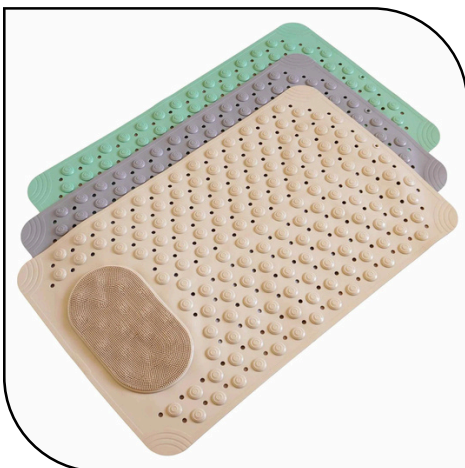

BATH MAT

Safety in the bathtub or shower for the whole family.

- Available colours: seagrass, cool-grey and kahki
- 80cm L x 50cm W
- Flexible, high quality and durable material
- Textured surface preventing slides and falls in wet areas
- Large drainage points avoid the pooling of water
- Suction caps under each massage point adhere to smooth surfaces
- Hang or stick on smooth walls to dry

$34.90