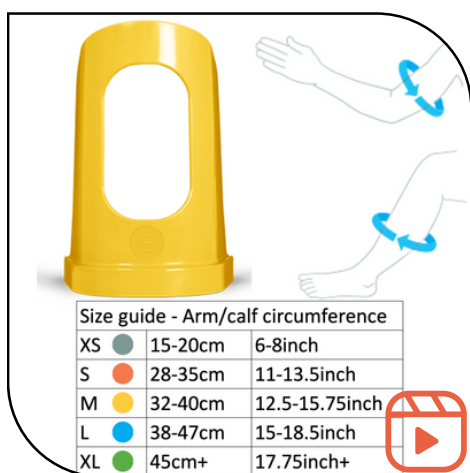

EZYAS™ COMPRESSION STOCKING APPLICATOR

Stocking aid for putting on and taking off compression stockings, recommended by Occupational Therapists.

- Suitable for Class 1 (CCLI 15mmHg to 21mmHg) and Class 2 (CCLII 20mmHg to 32mmHg) compression stockings
- Use with open- and closed-toe compression stockings
- ARTG registered medical device 288696
- Made in Australia
- 100% lifetime warranty

$59.50 - $75.00