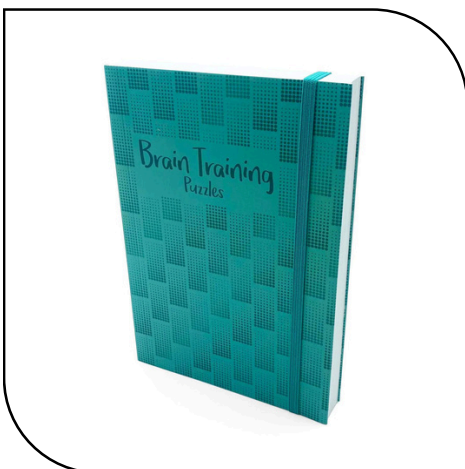

BRAIN TRAINING PUZZLES

Keep the mind active with this brain training puzzles book! Packed with a collection of 260 common and unusual puzzle types, the brain training puzzle book is sure to prove challenging and satisfying to solve. Test your logic and problem-solving skills, and watch them develop as you go along. Don't worry, the solutions are in the back!

- Size 18cm x 12.5cm x 2cm (also a great travel size)
- 260 pages

$15.99