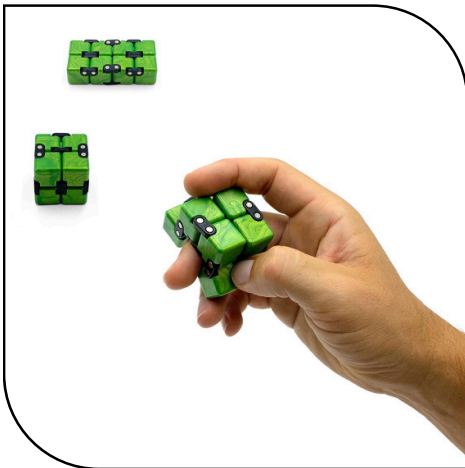

THE INDEPENDENCE SHOP

SENSORY AIDS

SENSORY AID INFINITE FIDGET CUBE

Keep hands busy and anxiety low with this infinitely folding fidget cube. The small (3.5cm x 3.5cm) plastic fidget cube is engaging in the way that it bends in all directions and can be folded back into a cube easily, promoting a feeling of achievement and satisfaction.

A nice gift for our loved ones with anxiety, dementia or Alzheimer's disease.

$9.50