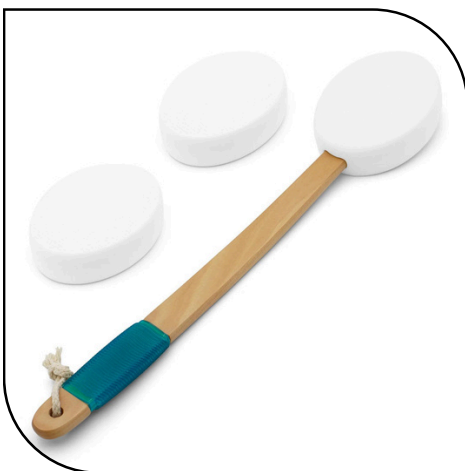

\$18.00

ADJUSTABLE TOILET SEAT RAISER

Add extra height, support, safety, and comfort while toileting.

- Adjustable heights of 50mm, 100mm or 150mm
- Built in splash guard
- Toilet seat lid (flip up lid and seat)
- Aluminium soft-lift armrests - removable if not needed
- ARTG registered medical device 176831
- Supports weights up to 136kg
- Note: Designed to fit most toilets, not compatible with hidden or concealed hinge toilets.

\$160.00

BATHROOM

LONG-HANDLED BACK SCRUBBER

A stylish long-handled back scrubber for all those hard-to-reach areas.

- Available colours: ocean, peach and light grey
- Soft to the touch and lathers up with soap nicely
- Comes in ocean, peach, light-grey

- 37.5cm long
- Non-slip texture
- Soft, dense and flexible long bristles
- Note: synthetic bristles, not animal hair

\$19.90

SUNSCREEN AND LOTION APPLICATOR

Apply sunscreen, lotions and moisturisers to the back and legs.

- Curved 45cm handle (including pad) for easier access of hard-to-reach areas
- Large non-absorbent pad with texture to hold creams in place
- Rubber grip for a firm hold
- Includes 2 replacement pads