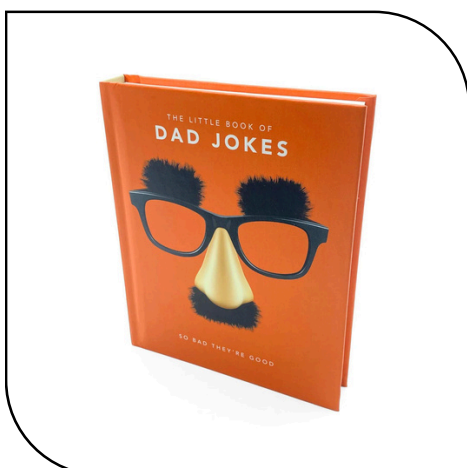

\$17.99

LITTLE BOOK OF SENIOR MOMENTS

You know you're having a senior moment when you decide it's time to pull up your socks, and realise you forgot to put any on. If this sounds all too familiar for a mature someone with a good sense of humour, then this is a perfect gift! Let them discover whether their marbles just need a spring cleaning, or if they've well and truly lost them!

- Size 13.5cm x 10cm x 2cm
- 160 pages

\$17.99

LITTLE BOOK OF SHAKESPEARE'S INSULTS

Shakespeare didn't hold back when it came to getting creative with his slights. Packed full of eloquent stings and poisonous putdowns, this is the perfect resource for anyone looking to scorn an enemy - without resorting to swearing!

- "Away, you scullion, you rampallion, you fustilarian!"
- Size 14.5cm x 12cm x 1.8cm
- 192 pages

\$14.99

LITTLE BOOK OF DAD JOKES

Yes, it's bad with much eye-rolling to be had. But for dads, it's best dad joke book they'll ever read. Like dads, these dad jokes are absolute stinkers. They haven't showered or gone to the gym in a while and, due to bloating, haven't seen their funny bones in a long time. But, like dads, you'd miss them if you didn't hear them every once in a while. They are loveable in their own charming way.