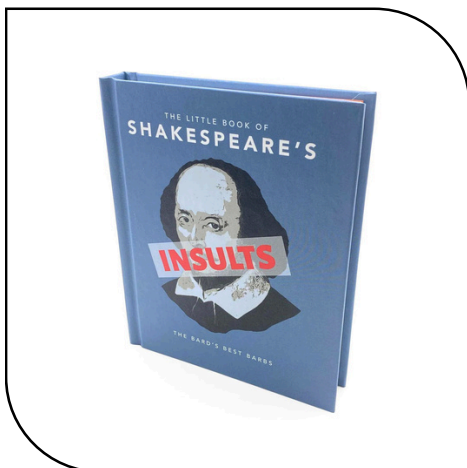

\$17.99

LITTLE BOOK OF SENIOR MOMENTS

You know you're having a senior moment when you decide it's time to pull up your socks, and realise you forgot to put any on. If this sounds all too familiar for a mature someone with a good sense of humour, then this is a perfect gift! Let them discover whether their marbles just need a spring cleaning, or if they've well and truly lost them!

- Size 13.5cm x 10cm x 2cm
- 160 pages

\$17.99

LITTLE BOOK OF SHAKESPEARE'S INSULTS

Shakespeare didn't hold back when it came to getting creative with his slights. Packed full of eloquent stings and poisonous putdowns, this is the perfect resource for anyone looking to scorn an enemy - without resorting to swearing!