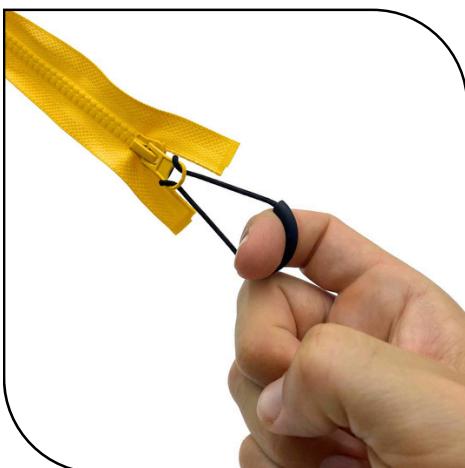

\$24.90

SOCK AND COMPRESSION STOCKING AID

Slide socks and compression stockings over the foot and ankle, helping with the end range of motion.

- Smooth and flat design
- Slip-resistant foam cuff
- Adjustable ropes with button adjustment up to 83cm
- Latex and BPA free
- Instruction video on website

\$23.90

BUTTON AID AND ZIPPER HOOK

A great solution to buttoning shirts and zipping up pants and jackets for anyone who finds grasping buttons and zippers challenging while dressing.

- Thick handle
- Grippy anti-slip surface
- Steel loop designed for common button sides and buttonholes
- Fits most buttons and zips

\$18.90

ZIPPER PULLS PACK OF 5

Pop zipper pulls through a zip to grasp and pull a zip that is otherwise difficult to get a grip on.

- Pack of five super strong black zipper pullers
- Pop them through zips with a larger hole
- The non-elastic string is strong and the loop is slightly flexible, offering a more comfortable and accessible grip

\$7.90

SHOE HORNS

EXTENDABLE EXTRA LONG TRAVEL SHOE HORN

Sturdy, smooth and easy to grip. No bending required for slipping into shoes. The longest shoe horn around!

- Extendable from 37cm - 94cm
- Adjusts and locks into place
- Shorten for easy storage and travel
- Thick and sturdy polished aluminium horn
- Use sitting or standing
- Soft and thick handle for a comfortable grip