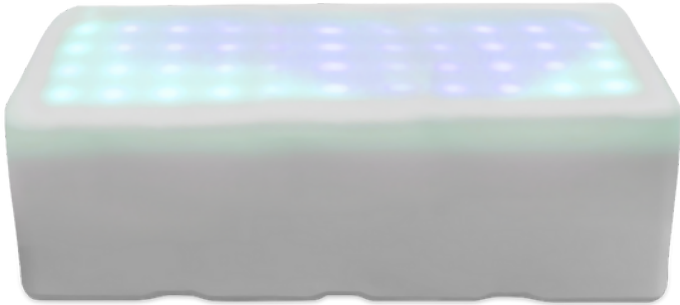

Our products use ART, PLAY & TECHNOLOGY to promote social interaction, well being, and create sense of value in children.

47" Sparkle Bench

Sparkle Benches offer captivating interactive light experiences that enchant people of all ages while creating an unforgettably dynamic and soothing atmosphere.

47" Sparkle Bench

- Model: SPSB-ECO-47
- Size: 47in x 18in x 16.5in
- Size: 1194mm x 457mm x 419mm
- Product Weight: 46 lbs / 20.8 kg
- 48 LEDs and Sensors
- Universal Power: 100-220 VAC
- International plug styles available

FEATURES

Sensory Light Play

- Offers calming, interactive light experiences that magically respond to the gentle act of touch.
- Pre-loaded with over 10 touch-responsive light programs that subtly change every two minutes, creating an ever-changing sensory atmosphere.
- Widely used in therapy and sensory applications.
- Highly translucent material creates high-impact light effects during the day and at night.
- Intuitive, accessible, and universally appealing.