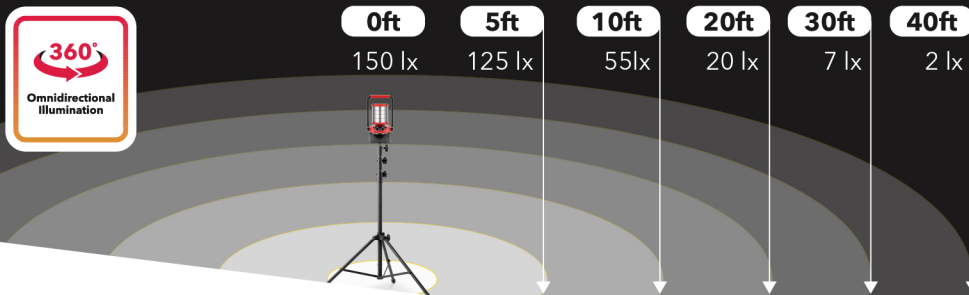

**RECHARGEABLE LED PRO
LANTERN LIGHTING DIAGRAM**

Ground Coverage of Illumination:
Footcandles/Lux (fc/lx) vs. Distance (ft)

CONTACT

Volterrex powered by ISM Lighting

866-765-VOLT

www.volterrex.com

300 Wampanoag Trail, Riverside, RI 02915

info@ismlighting.com