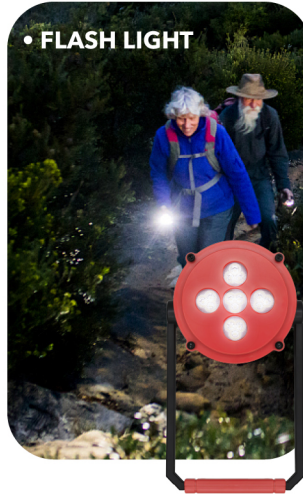

ACCESSORIES

CHARGING FEATURES

- Charge Electronics via USB
- Utilize Built-in Battery for Portability
- Plug in Power Cord When Necessary

**RECHARGEABLE LED PRO
LANTERN LIGHTING DIAGRAM**

Ground Coverage of Illumination:
Footcandles/Lux (fc/lx) vs. Distance (ft)

CONTACT

Volterrex powered by ISM Lighting

866-765-VOLT

www.volterrex.com

300 Wampanoag Trail, Riverside, RI 02915

info@ismlighting.com