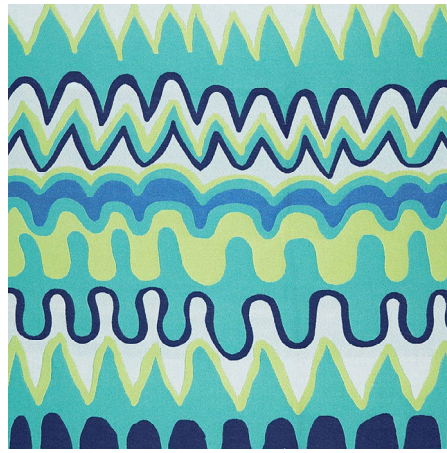

Fabric

**AMAZING MAZE
INDOOR/OUTDOOR**

Sand 65323

Fabric

**AMAZING MAZE
INDOOR/OUTDOOR**

Kohl 65322

Fabric

TANGIER FRAME PRINT
Sea Grass 174741
Fabric