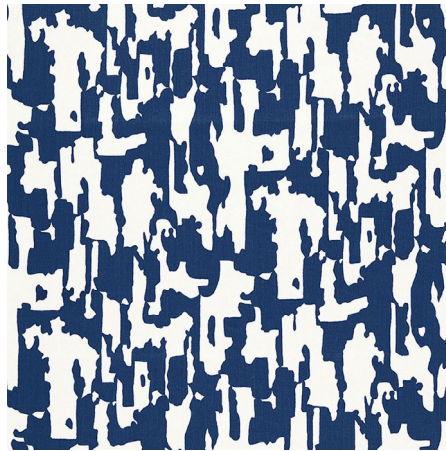

SOLEIL L.A. PRINT
Driftwood 174731
Fabric

CARMEL COASTLINE PRINT

Laguna 174691

Fabric

CARMEL COASTLINE PRINT

Surf 174690

Fabric

**SUNGLASS PRINT
INDOOR/OUTDOOR**

Pool 174293

Fabric

**SONRIZA PRINT
INDOOR/OUTDOOR**

Java 174242

Fabric

BEAUTY BARK PRINT

Ocean 174711

Fabric