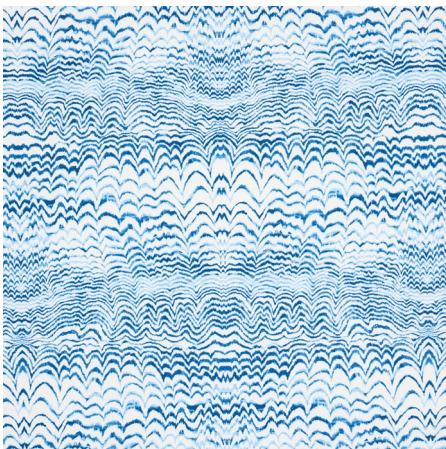

**PALISADES PALM PRINT
INDOOR/OUTDOOR**

Fern 181071
Fabric

**MORNING SUNRISE
INDOOR/OUTDOOR**

Citrus 181062
Fabric

Photography by Dominique Vorillon.

**INK WAVE PRINT
INDOOR/OUTDOOR**
Indigo 181050
Fabric

**INK WAVE PRINT
INDOOR/OUTDOOR**
Natural 181051
Fabric