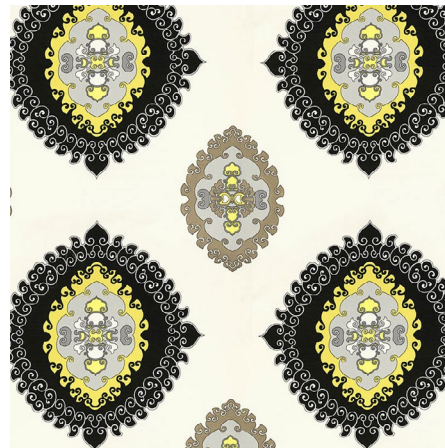

Fabric

**AMAZING MAZE
INDOOR/OUTDOOR**

Sand 65323

Fabric

**AMAZING MAZE
INDOOR/OUTDOOR**

Kohl 65322

Fabric

TANGIER FRAME PRINT
Sea Grass 174741
Fabric

ZIG ZAG WEAVE
INDOOR/OUTDOOR
Laguna 65330
Fabric

PEACOCK PRINT
INDOOR/OUTDOOR
Driftwood 174282
Fabric

SUPER PARADISE PRINT
Pool 174320
Fabric

SUPER PARADISE PRINT
Driftwood 174322
Fabric

PISCES PRINT
INDOOR/OUTDOOR
Driftwood 174332
Fabric