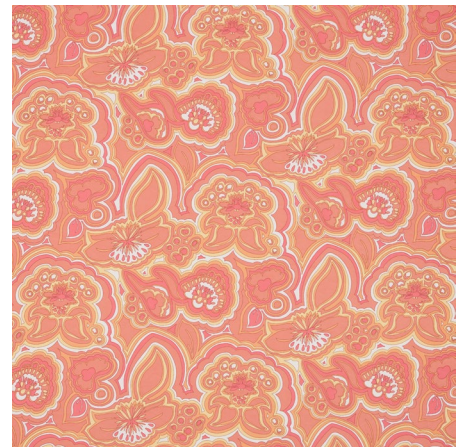

Photography by Dominique Vorillon.

**MORNING SUNRISE
INDOOR/OUTDOOR**

Horizon Blue 181060
Fabric

**MORNING SUNRISE
INDOOR/OUTDOOR**

Fern 181061
Fabric

**PALISADES PALM PRINT
INDOOR/OUTDOOR**

Indigo 181070
Fabric

**PALISADES PALM PRINT
INDOOR/OUTDOOR**

Fern 181071
Fabric

**MORNING SUNRISE
INDOOR/OUTDOOR**

Citrus 181062
Fabric

Photography by Dominique Vorillon.

**INK WAVE PRINT
INDOOR/OUTDOOR**
Indigo 181050
Fabric

**INK WAVE PRINT
INDOOR/OUTDOOR**
Natural 181051
Fabric

**INK WAVE PRINT
INDOOR/OUTDOOR**
Black 181052
Fabric

Photography by Dominique Vorillon

**SANTORINI PRINT
INDOOR/OUTDOOR**

Fern 181081

Fabric

NEW COLORWAY!

**SANTORINI PRINT
INDOOR/OUTDOOR**

Desert 181080