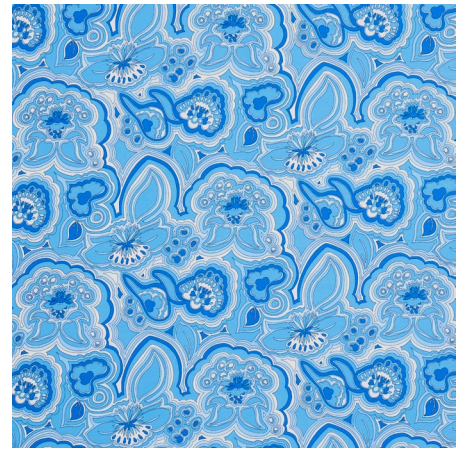

Photography by Dominique Vorillon.

**MORNING SUNRISE
INDOOR/OUTDOOR**

Horizon Blue 181060
Fabric

**MORNING SUNRISE
INDOOR/OUTDOOR**

Fern 181061
Fabric

**PALISADES PALM PRINT
INDOOR/OUTDOOR**

Indigo 181070
Fabric

**PALISADES PALM PRINT
INDOOR/OUTDOOR**

Fern 181071
Fabric

**MORNING SUNRISE
INDOOR/OUTDOOR**

Citrus 181062
Fabric

Photography by Dominique Vorillon.

**INK WAVE PRINT
INDOOR/OUTDOOR**
Indigo 181050
Fabric

**INK WAVE PRINT
INDOOR/OUTDOOR**
Natural 181051
Fabric

SOLEIL L.A. PRINT
Driftwood 174731
Fabric

CARMEL COASTLINE PRINT

Laguna 174691

Fabric

CARMEL COASTLINE PRINT

Surf 174690

Fabric

**SUNGLASS PRINT
INDOOR/OUTDOOR**