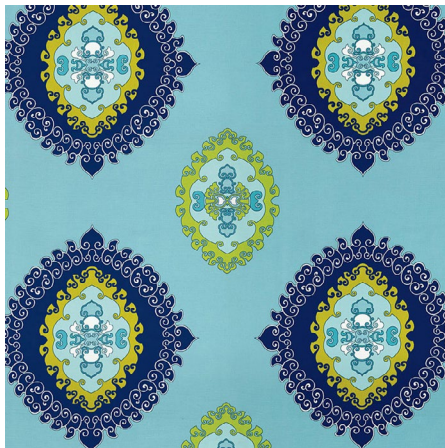

Fabric

**AMAZING MAZE
INDOOR/OUTDOOR**

Sand 65323

Fabric

**AMAZING MAZE
INDOOR/OUTDOOR**

Kohl 65322

Fabric

TANGIER FRAME PRINT
Sea Grass 174741
Fabric

ZIG ZAG WEAVE
INDOOR/OUTDOOR
Laguna 65330
Fabric

PEACOCK PRINT
INDOOR/OUTDOOR
Driftwood 174282
Fabric

SUPER PARADISE PRINT
Pool 174320
Fabric

SUPER PARADISE PRINT
Driftwood 174322
Fabric

PISCES PRINT
INDOOR/OUTDOOR
Driftwood 174332
Fabric