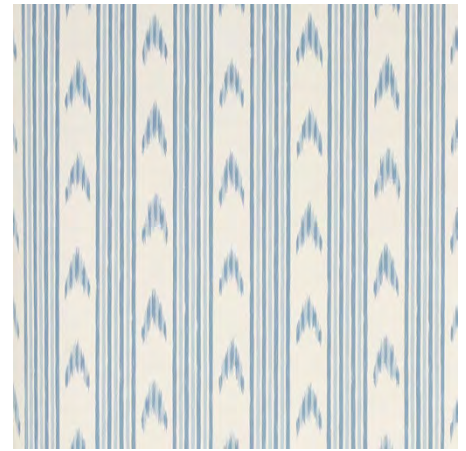

BOUGAINVILLEA
Leaf Green 5014331
Wallpaper

BOUGAINVILLEA
Leaf Green 180701
Fabric

BRENTWOOD STRIPE
Leaf Green 70873
Fabric

OJAI STRIPE
Leaf Green 73005
Fabric

MONTECITO MEDALLION
Indigo 5014360
Wallpaper

MONTECITO MEDALLION
China Blue 5014362
Wallpaper

MONTECITO MEDALLION
China Blue 176484
Fabric

MONTECITO MEDALLION
Red 176482
Fabric

MONTECITO MEDALLION
Indigo 176481
Fabric

MONTECITO FLORAL
Indigo 177620
Fabric

SANTA MONICA IKAT
Indigo 176502
Fabric

SANTA MONICA IKAT
China Blue 176501
Fabric

SANTA MONICA
Indigo 5014370
Wallpaper

SANTA BARBARA IKAT
China Blue 5009223
Wallpaper

SANTA BARBARA IKAT
Indigo 5009220
Wallpaper

SANTA BARBARA IKAT
China Blue 74223
Fabric

SANTA BARBARA IKAT
Indigo 74220
Fabric

OJAI PAISLEY
Indigo 177611
Fabric

OJAI PAISLEY
Red 177610
Fabric

OJAI PAISLEY
China Blue 177615
Fabric

CHINOISERIE VINE
Cobalt 5014350
Wallpaper

CHINOISERIE VINE
Cobalt 176491
Fabric

CHINOISERIE VINE
China Blue 176490
Fabric