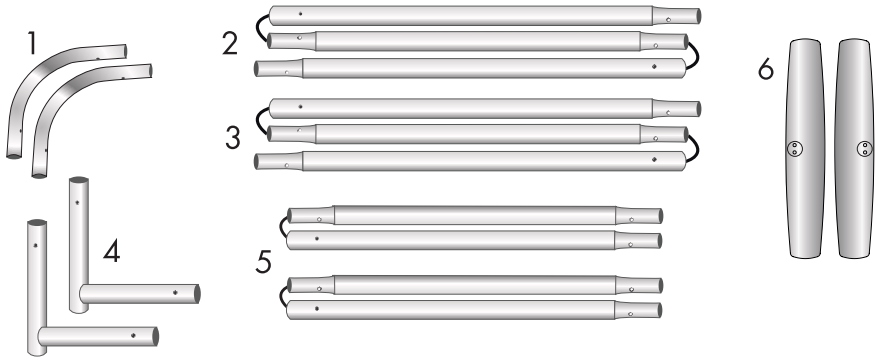

Product Parts

- 1 - Top Corner Poles (x2)
- 2 - Left Side
- 3 - Right Side
- 4 - Bottom Corner Poles (x2)
- 5 - Top & Bottom Poles (x2)
- 6 - Feet (x2)

Place all product parts into Carry Case and store in a cool dry location. Recommended for indoor use only. Machine wash on gentle cycle using mild detergent. Tumble Dry No Heat. Do NOT dry clean, Do NOT Iron.