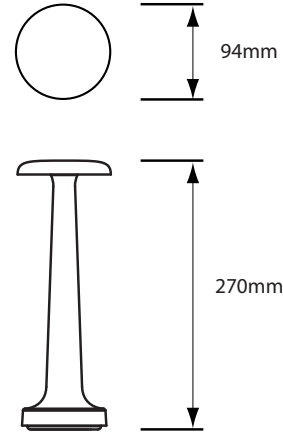

NEOZ Warranty
NEOZ warrants the cordless
lamp range for 5 years from
the date of purchase.
For further information, see
www.neoz.com.au/warranty

TALL POPPY - Technical Description

The Tall Poppy provides direct down light in a slender ribbed form. A new bright LED disc casts light evenly, widely and glare free. Its robust solid metal diecast construction ensures durability and is available in a range of electroplated, painted and PVD finishes.

Designer	Peter Ellis, Gabriel Tam
Year of Design	2017
IP Rating	IP52
Dimensions	270mm x 94mm (10½") x (3½")
Weight	0.82kg / 1.8 lb
Approvals & Standards	CE, CSA, C-Tick, FCC, RoHS, SASO
EU Energy Regulation	Exempt - LED lamps operate on batteries
Awards	Good Design Award 2017 IIDA / HD Product Design Competition 2017 darc awards 2017 / Best Decorative Table Fixture - 2nd Place