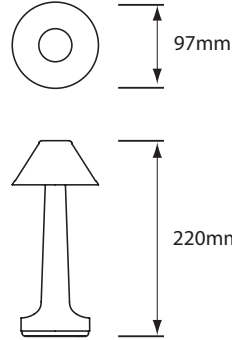

Designer	Peter Ellis, Tammy Chiew
Year of Design	2013
Lamp Type	Sidelight & Downlight
IP Rating	IP52
Dimensions	220mm x 97mm (8½") x (3½")
Weight	0.32 kg / 0.70 lb
Approvals & Standards	CE, CSA, C-Tick, FCC, RoHS, SASO
EU Energy Regulation	Exempt - LED lamps operate on batteries
Awards	IDA Design Award GOLD Winner 2013