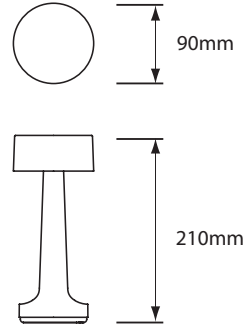

Designer	Peter Ellis, Tammy Chiew
Year of Design	2013
Lamp Type	Sidelight & Downlight
IP Rating	IP52
Dimensions	210mm x 90mm (8¼" x 3½")
Weight	0.32 kg / 0.70 lb
Approvals & Standards	CE, CSA, C-Tick, FCC, RoHS, SASO
EU Energy Regulation	Exempt - LED lamps operate on batteries
Awards	IDA Design Award GOLD Winner 2013