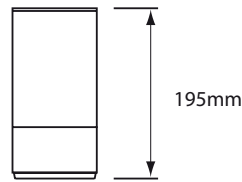

Designer	Peter Ellis
Year of Design	1999
IP Rating	IP52
Dimensions	195mm x 100mm (7¾" x 4")
Weight	PRO - 0.73 kg / 1.6 lb UNO - 0.50 kg / 1.1 lb
Approvals & Standards	CE, CSA, C-Tick, FCC, RoHS, SASO
EU Energy Regulation	Exempt - LED lamps operate on batteries