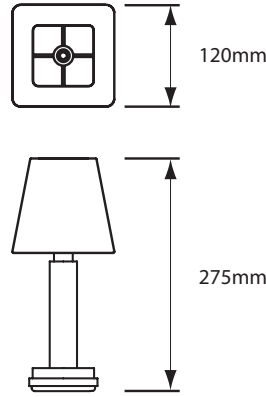

Designer	Peter Ellis, Tammy Chiew
Year of Design	2014
IP Rating	IP30
Dimensions	275mm x 120mm (10¾") x (4¾")
Weight	0.80 kg / 1.75 lb
Approvals & Standards	CE, CSA, C-Tick, FCC, RoHS, SASO
EU Energy Regulation	Exempt - LED lamps operate on batteries