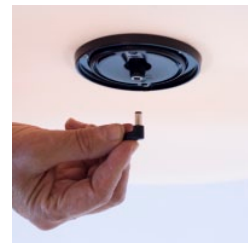

Charging Detail