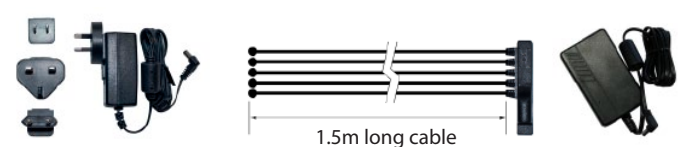

DESIGNED & MADE
IN AUSTRALIA

3 YEARS
WARRANTY

95+ CRI
LED

ALL PARTS
REPLACEABLE

INTERNATIONAL
DELIVERY

AURA MINI ILLUMINATED FURNITURE SPECIFICATIONS

A mini version of the Aura, an award winning illuminated modular seat, using V4 Cordless technology to provide a soft ambient glow. When the charger is connected the light will operate from mains power and simultaneously charge the battery.

Designer	NEOZ + 2DESIGN
Year of Design	2010
IP Rating	IP51
Dimensions	380mm x 380mm x 240mm (15") x (15") x (9½")
Weight	PRO - 2.94 kg / 6.45 lb ECO - 2.83 kg / 6.15 lb
Approvals & Standards	CE, CSA, C-Tick, FCC, RoHS Compliant

LIGHT SOURCE Standard NEOZ in-house designed 1W LED Array (Warm White 2700K)
Optional 5W LED Array (Warm White 2700K)

COLOUR RENDERING INDEX (CRI) The quantitative measure of the ability of a light source to reproduce the colors of various objects faithfully in comparison with an ideal or natural light source. The highest possible CRI is 100.

POWER SOURCE 100 - 240V Switch-Mode Electronic Power Supply
Approved for worldwide usage supplied with appropriate mains electric plug type

Recharging Options

15W charger
1 Illuminated Furniture

50W charger &
5-way Distributor (Long)
5 Illuminated Furniture