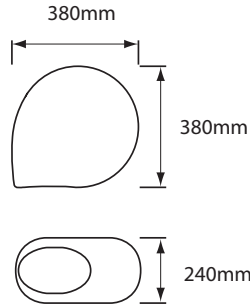

Designer	NEOZ + 2DESIGN
Year of Design	2010
IP Rating	IP51
Dimensions	380mm x 380mm x 240mm (15") x (15") x (9½")
Weight	PRO - 2.94 kg / 6.45 lb ECO - 2.83 kg / 6.15 lb
Approvals & Standards	CE, CSA, C-Tick, FCC, RoHS Compliant