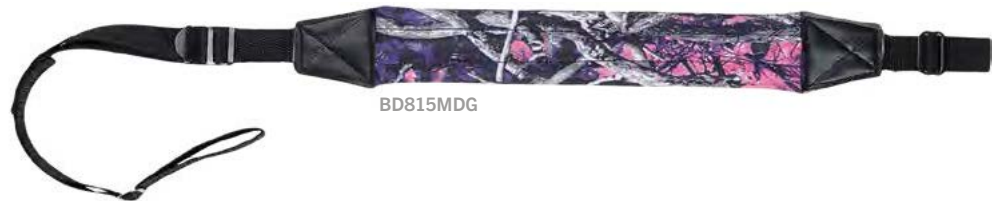

RIFLE SLING

SEE PAGE 50 FOR FEATURES

HOLSTER	FITS MOST	CASE & TRIM COLOR | FEATURES
FSN-1MDG	SEMI-AUTOS	MUDDY GIRL® CAMO W/ BLACK TRIM & BELT CLIP
FSN-3MDG	COMPACT AUTOS	MUDDY GIRL® CAMO W/ BLACK TRIM & BELT CLIP
FSN-20MDG	SUB-COMPACT AUTOS	MUDDY GIRL® CAMO W/ BLACK TRIM & BELT CLIP
FSN-24MDG	SMALL FRAME AUTOS	MUDDY GIRL® CAMO W/ BLACK TRIM & BELT CLIP

DELUXE RANGE BAG	DIMENSIONS	CASE & TRIM COLOR
BD910MDG	13" X 7" X 7"	MUDDY GIRL® CAMO W/ BLACK TRIM
MINI RANGE BAG	DIMENSIONS	CASE & TRIM COLOR
BD915MDG	12" X 9" X 2"	MUDDY GIRL® CAMO W/ BLACK TRIM
PISTOL RUG	DIMENSIONS	CASE & TRIM COLOR
BD600MDG	12" X 6" X 1½"	MUDDY GIRL® CAMO W/ BLACK TRIM
RIFLE SLING	SIZE	CASE & TRIM COLOR | FEATURES
BD815MDG	1" WEBBING	MUDDY GIRL® CAMO W/ BLACK TRIM & PADDED STRAP

CASES

MUDDY GIRL®