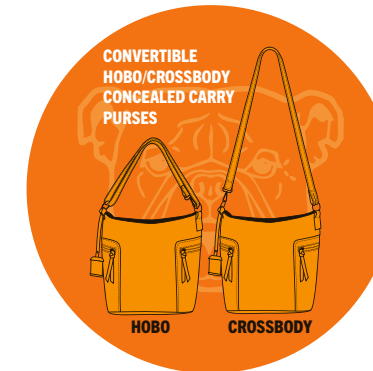

CONVERTIBLE HOBO/CROSSBODY PURSES W/ HOLSTER

BDP-070 SHOULDER

BDP-070 CROSSBODY

BDP-071

BDP-072

HOBO

CROSSBODY

BDP-073