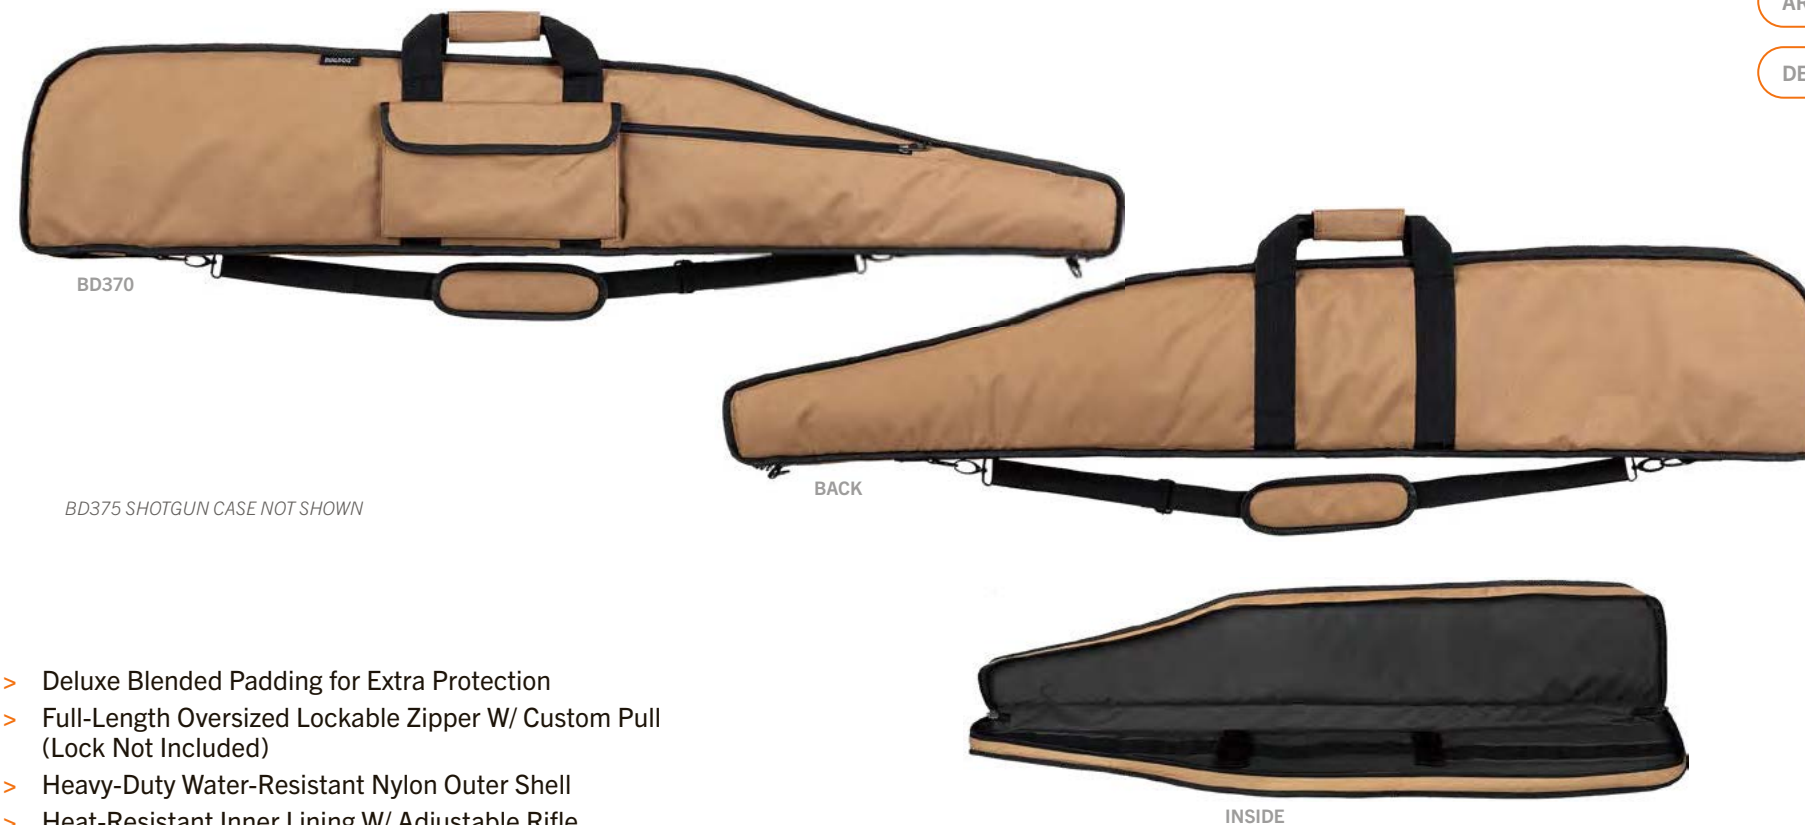

DELUXE LONG RANGE RIFLE & SHOTGUN CASES

BD370

BD375 SHOTGUN CASE NOT SHOWN

BACK

INSIDE

- > Deluxe Blended Padding for Extra Protection
- > Full-Length Oversized Lockable Zipper W/ Custom Pull (Lock Not Included)
- > Heavy-Duty Water-Resistant Nylon Outer Shell
- > Heat-Resistant Inner Lining W/ Adjustable Rifle (or Shotgun) Tie-Down Straps
- > Large Velcro & Zippered Exterior Accessory Pockets
- > Deluxe Padded Adjustable Shoulder Strap W/ Swivels
- > Case Shape Accommodates Scoped Rifles & Scoped Shotguns

RIFLE / SHOTGUN	SIZE	CASE & TRIM COLOR
BD370	48" SCOPED RIFLE & SCOPED SHOTGUN	TAN W/ BLACK TRIM
RIFLE / SHOTGUN	SIZE	CASE & TRIM COLOR
BD375	55" SCOPED RIFLE & SCOPED SHOTGUN	TAN W/ BLACK TRIM

CASES

ARMOR CASES

DELUXE LONG RANGE