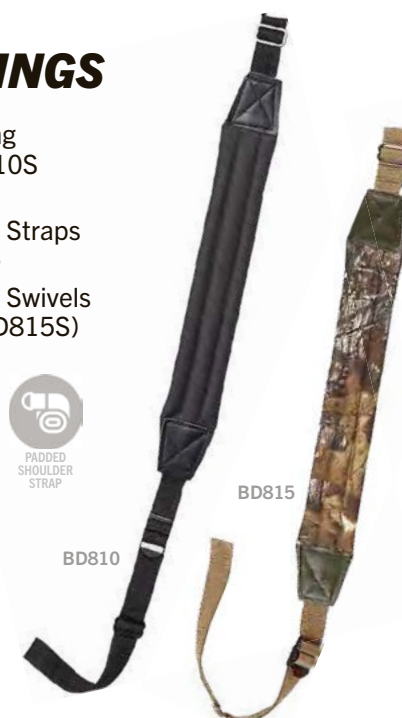

DELUXE MINI RANGE BAG

- > Heavy-Duty Nylon, Water-Resistant Outer Shell
- > Inside Pockets for Magazine & Ammunition Storage
- > Outer Pockets for Extra Storage
- > Holds 2 Pistols & 8 Magazines (BD915)
- > Holds 1 Pistol & 4 Magazines (BD919)

ALSO AVAILABLE IN
Muddy Girl CAMOUFLAGE
SEE PAGE 11
Muddy Girl SERENITY
SEE PAGE 13
BD915MDG
BD915SRN

X-SMALL MINI RANGE BAG

DELUXE X-LARGE POLICE & SHOOTER'S RANGE BAG W/ SHOULDER STRAP

- > Heavy-Duty, Durable Nylon, Water-Resistant Outer Shell
- > Large Main Compartment W/ 2 Removable Dividers
- > Pockets Inside Lid for Extra Storage
- > 5 External Pockets
- > Padded Adjustable Shoulder Strap
- > Heavy-Duty Lockable Hardware
- > Velcro Strips on Top Lid & Back for Police-Style Badges
- > Rigid Sides for Extra Protection

RANGE BAG	DIMENSIONS	BAG & TRIM COLOR
BD915	12"H X 9"W X 2"D	BLACK W/ BLACK TRIM
BD919	9"H X 6"W X 1"D	BLACK W/ BLACK TRIM
BD920	22"H X 12"W X 9"D	BLACK W/ BLACK TRIM

BINOCULAR HARNESS W/ LEATHER BACK

- > Prevents Bouncing Binoculars & Secures Them Close to the Chest
- > Shoulders Support the Weight, Keeping the Neck Stress Free
- > Deluxe Leather Patch Centers on the Back & Prevents Harness from Tangling
- > Great for Hiking, Riding ATVs & Horseback Riding

HARNESS	COLOR
BDBH	BLACK W/ LEATHER BACK PATCH

RIFLE SLINGS

- > Deluxe Padding (BD810, BD810S & BD815S)
- > Quick Release Straps Adjust W/Ease
- > Quick Release Swivels (BD810S & BD815S)

BD815

PICTURES MAY NOT REPRESENT ACTUAL CAMO PATTERN

3-POINT TACTICAL QUICK RELEASE SLING

SLING	SLING & TRIM COLOR
BD825	BLACK W/ BLACK TRIM

ALSO AVAILABLE IN
Muddy Girl CAMOUFLAGE
SEE PAGE 11
Muddy Girl SERENITY
SEE PAGE 13
THROWBACK Camo
SEE PAGE 17
BD815MDG
BD815SRN
BD815TBC