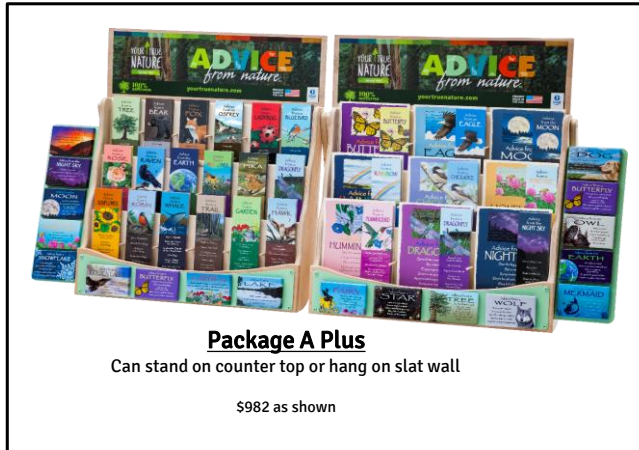

More information and Display photos located in our Index Catalog!

We reserve the right to delight and astonish our customers, empower and grow our team members, take care of the earth as a responsible and sustainable business, and to support others' success!

Subtotal $
Shipping/Insurance $
Order Total $

Do you have any additional comments, requests for custom products, or about your order in general?

To save paper we ask that you view our catalogs online at www.yourtruenature.com/wholesale