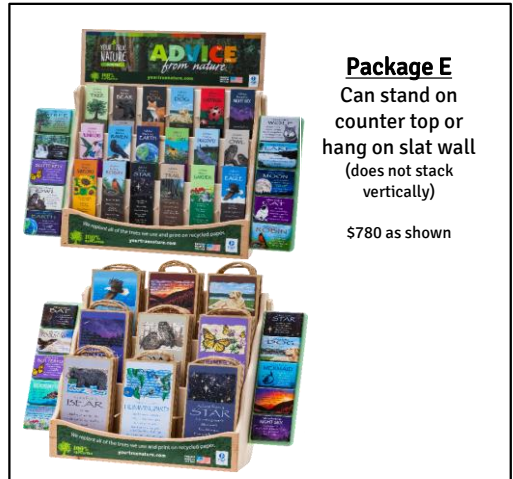

**Package A Plus**

Can stand on counter top or hang on slat wall

\$851 as shown

**Package C**  
Pictured front and back as the Complete Fill option

Front

Back

**Package B**

Picture shows a minimum fill option

\*\*Pictured with spinning base (optional)

\$964 as shown

**Package D**

Can stand on counter top or hang on slat wall

\$437 as shown

**Package E**

Can stand on counter top or hang on slat wall (does not stack vertically)

\$780 as shown

**Give us a call to inquire about FREE or reduced price display offers!**

We reserve the right to delight and astonish our customers, empower and grow our team members, take care of the earth as a responsible and sustainable business, and to support others' success!	Subtotal \$
	Shipping/Insurance \$
	<b>Order Total \$</b>