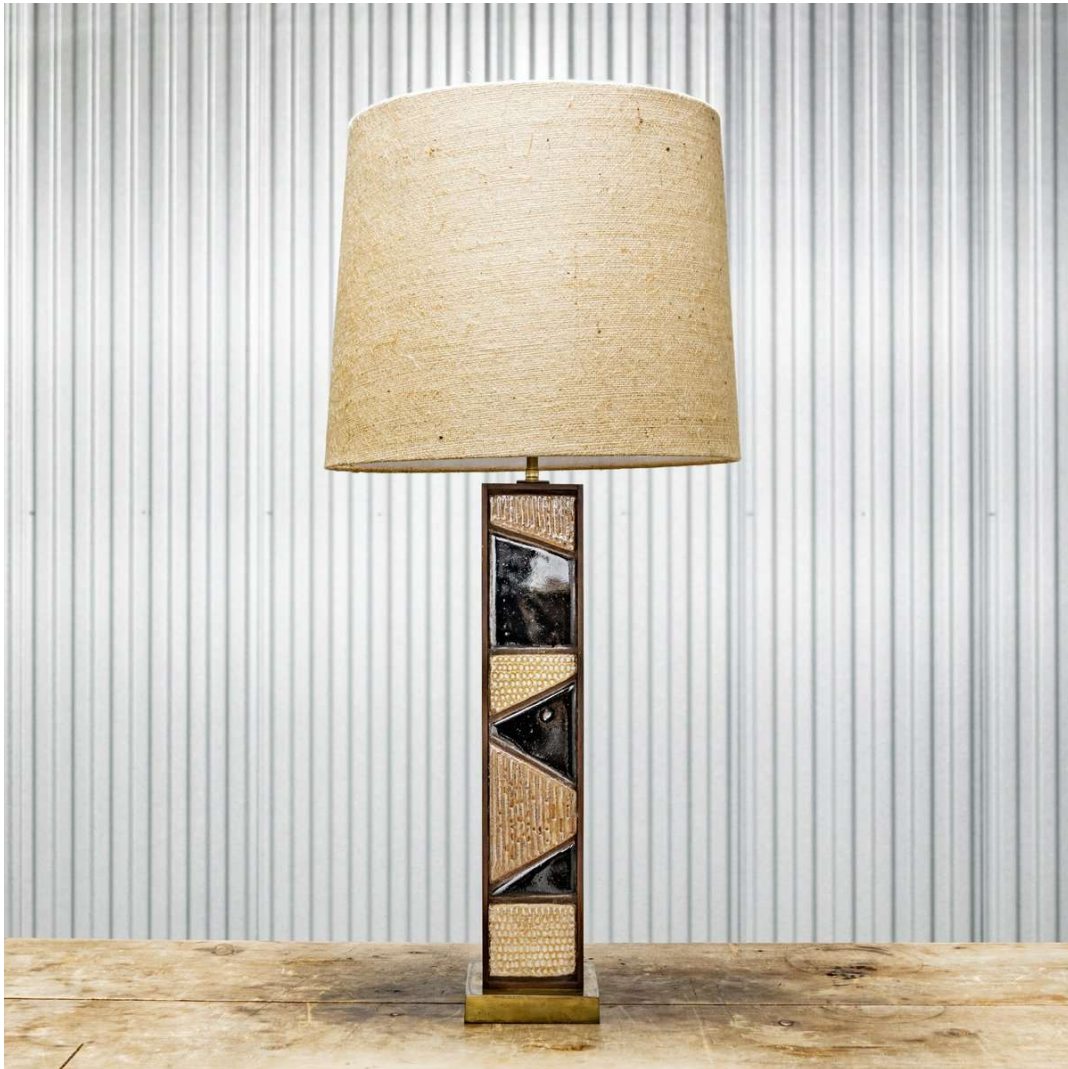

STOCK

X STEPHAN JONES

Inlaid Tile Table Lamp Item # 00680

Brass and tile inlay column base table lamp
with burlap shade, circa 1950s.

Dimensions: 5.5"sq. x 38"oah; Shade: 16" top x
18" bottom x 15" slant

\$3,800.00