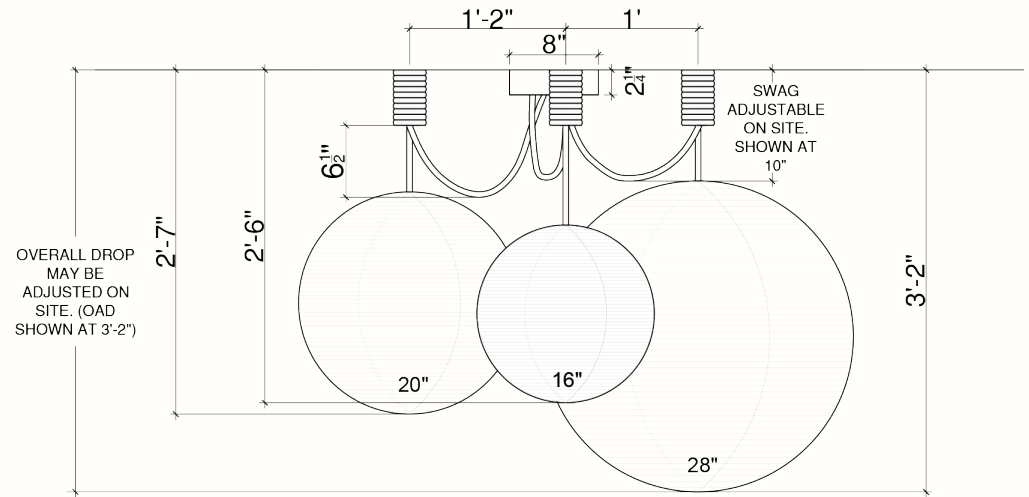

ELLIPTICAL

Materials

100% Cotton Rope in Natural
White
Powder-coated Steel frame

Dimensions

1 Drop (33"H x 21" Diameter), 1 Pill (36"H x 16" Diameter), 1-24" Diameter Globe
Canopy: 2-1/4"H x 8" Diameter
Rope: Each pendant includes 16' of rope for desired swag & drop

FOCAL POINT SMALL

Materials

100% Cotton Rope in Natural White
Powder-coated Steel frame

Dimensions

1-12", 1-16", 1-20" Diameter
Canopy: 2-1/4" H x 8" Diameter
Rope: Each pendant includes 16' of rope for desired swag & drop

Materials

100% Cotton Rope in Natural
White
Powder-coated Steel frame

Dimensions

1-16", 1-20", 1-28" Diameter
Canopy: 2-1/4"H x 8" Diameter
Rope: Each pendant includes 16' of rope for desired swag & drop