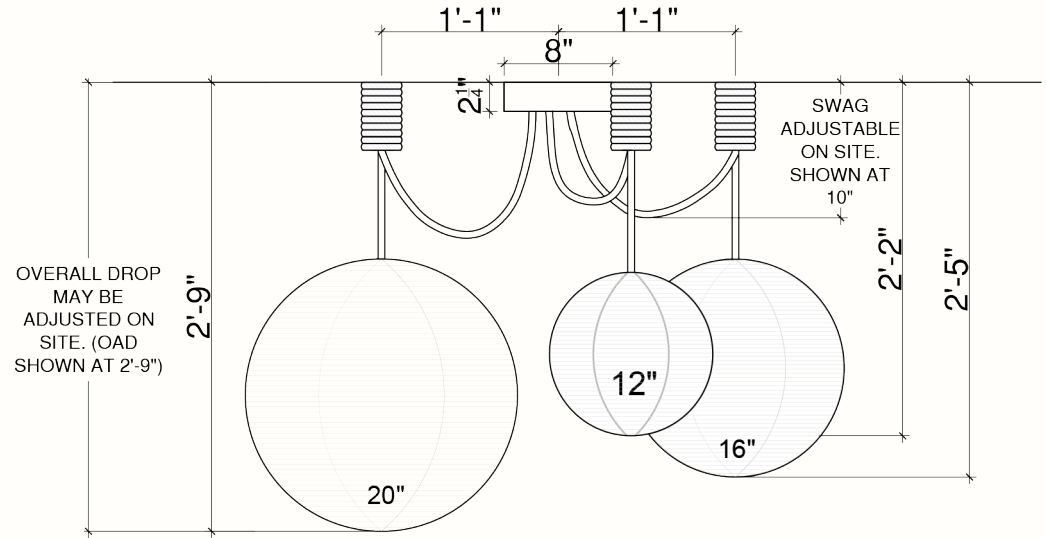

ELLIPTICAL

Materials

100% Cotton Rope in Natural
White
Powder-coated Steel frame

Dimensions

1 Drop (33"H x 21" Diameter), 1 Pill (36"H x 16" Diameter), 1-24" Diameter Globe
Canopy: 2-1/4"H x 8" Diameter
Rope: Each pendant includes 16' of rope for desired swag & drop

FOCAL POINT SMALL

Materials

100% Cotton Rope in Natural White
Powder-coated Steel frame

Dimensions

1-12", 1-16", 1-20" Diameter
Canopy: 2-1/4" H x 8" Diameter
Rope: Each pendant includes 16' of rope for desired swag & drop