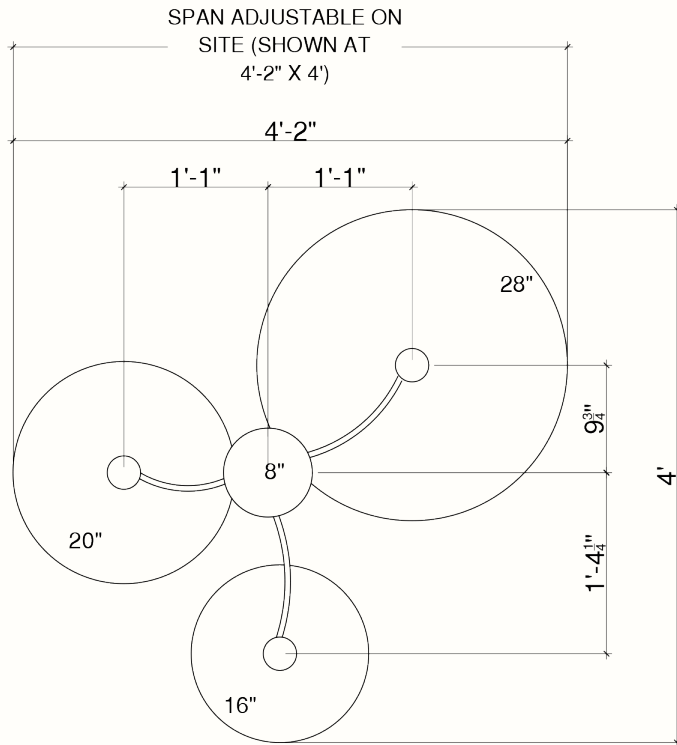

ELLIPTICAL

Materials

100% Cotton Rope in Natural
White
Powder-coated Steel frame

Dimensions

1 Drop (33"H x 21" Diameter), 1 Pill (36"H x 16" Diameter), 1-24" Diameter Globe
Canopy: 2-1/4"H x 8" Diameter
Rope: Each pendant includes 16' of rope for desired swag & drop

FOCAL POINT SMALL

Materials

100% Cotton Rope in Natural White
Powder-coated Steel frame

Dimensions

1-12", 1-16", 1-20" Diameter
Canopy: 2-1/4" H x 8" Diameter
Rope: Each pendant includes 16' of rope for desired swag & drop

Materials

100% Cotton Rope in Natural
White
Powder-coated Steel frame

Dimensions

1-16", 1-20", 1-28" Diameter
Canopy: 2-1/4"H x 8" Diameter
Rope: Each pendant includes 16' of rope for desired swag & drop