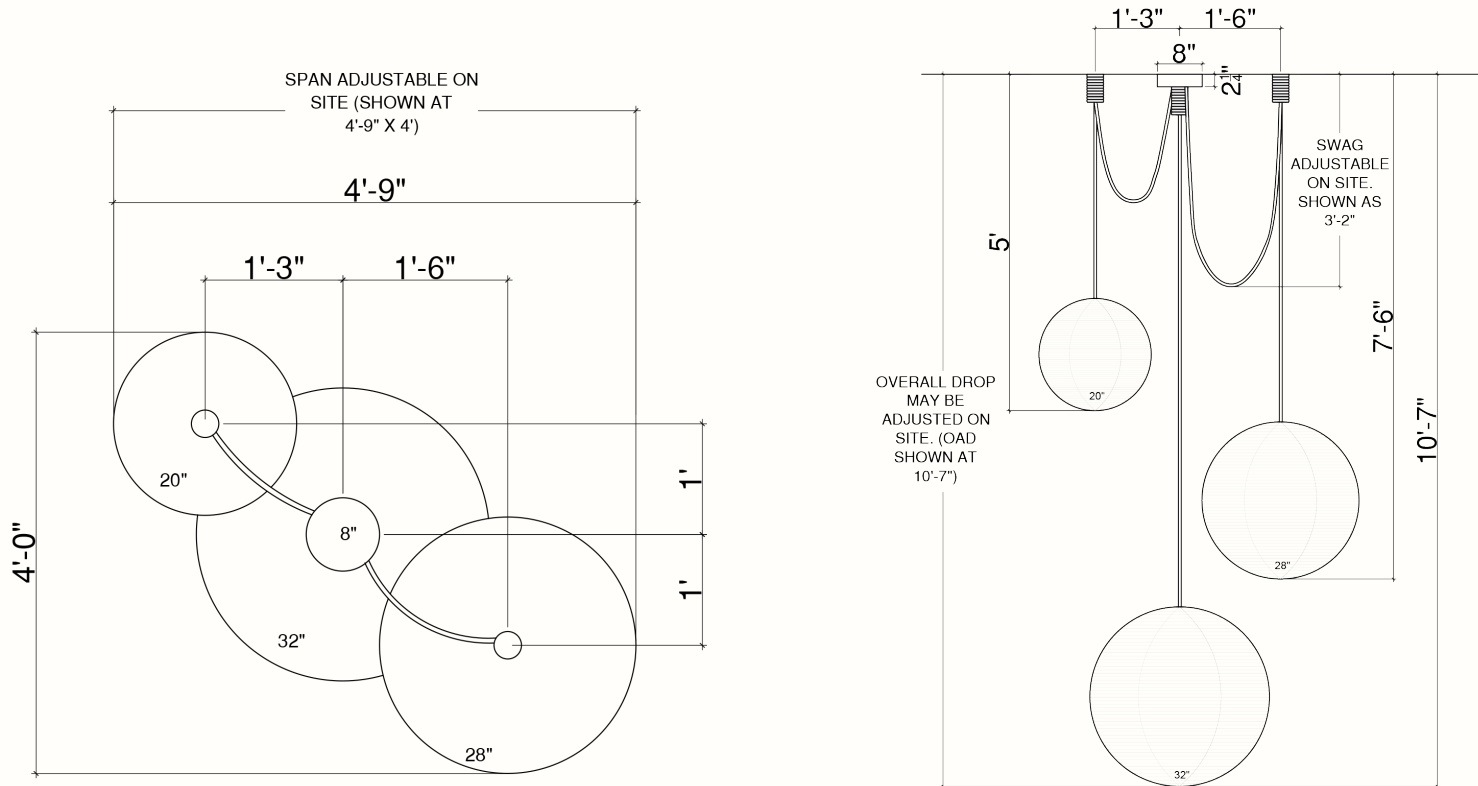

Ordering Simplified

- Determine your architectural, electrical and furniture layout for the space.
- Select one of our Ready to Order clusters.
- Drawings provided are a guideline. Overall spans and drops are adjustable onsite.
- Determine if your canopy will be installed on a flat or sloped ceiling.
- If a Ready to Order cluster does not suit your project, you can customize the pendant sizes in your cluster by choosing from our available pendant sizes:
12", 16", 20", 24", 28", 32", 36"
- If you have further questions or would like to request rope samples, please contact us at sales@cuffstudio.com.
- If you are interested in a custom commission, please contact design@cuffstudio.com. Pricing is quoted based on size and design.

Cascading

*A perfect solution for double-height
foyers and stairways*

Materials

100% Cotton Rope in Natural White
Powder-coated Steel frame

Dimensions

1-20", 1-28", 1-32" Diameter
Canopy: 2-1/4"H x 8" Diameter
Rope: Each pendant includes 16' of rope for desired swag & drop

ELLIPTICAL

Materials

100% Cotton Rope in Natural
White
Powder-coated Steel frame

Dimensions

1 Drop (33"H x 21" Diameter), 1 Pill (36"H x 16" Diameter), 1-24" Diameter Globe
Canopy: 2-1/4"H x 8" Diameter
Rope: Each pendant includes 16' of rope for desired swag & drop

FOCAL POINT SMALL

Materials

100% Cotton Rope in Natural White
Powder-coated Steel frame

Dimensions

1-12", 1-16", 1-20" Diameter
Canopy: 2-1/4" H x 8" Diameter
Rope: Each pendant includes 16' of rope for desired swag & drop