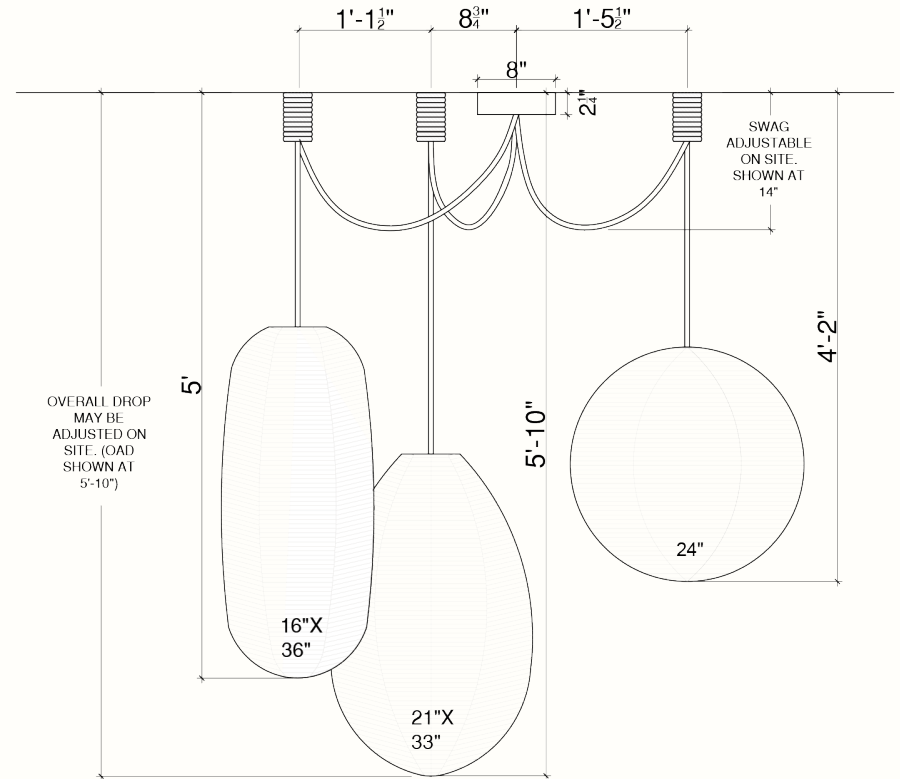

Cascading

*A perfect solution for double-height
foyers and stairways*

Materials

100% Cotton Rope in Natural White
Powder-coated Steel frame

Dimensions

1-20", 1-28", 1-32" Diameter
Canopy: 2-1/4"H x 8" Diameter
Rope: Each pendant includes 16' of rope for desired swag & drop

Lamping

FOR USE WITH LED BULBS ONLY
LED 2700K 5.5W Dimmable E26 Provided
US Wired
Dry Rated Only
UL Listed (*available upon request, fee applies*)

Notes

32" globe hangs straight down and others swag away from the center
Span and drops adjustable on-site
Customer to specify if canopy is installed on flat or sloped ceiling
Cuff Studio lighting undergoes a creative process enhanced to achieve a unique finish with each finished piece: variation is part of the handcrafted design.

ELLIPTICAL

Materials

100% Cotton Rope in Natural
White
Powder-coated Steel frame

Dimensions

1 Drop (33"H x 21" Diameter), 1 Pill (36"H x 16" Diameter), 1-24" Diameter Globe
Canopy: 2-1/4"H x 8" Diameter
Rope: Each pendant includes 16' of rope for desired swag & drop

FOCAL POINT SMALL

Materials

100% Cotton Rope in Natural White
Powder-coated Steel frame

Dimensions

1-12", 1-16", 1-20" Diameter
Canopy: 2-1/4" H x 8" Diameter
Rope: Each pendant includes 16' of rope for desired swag & drop