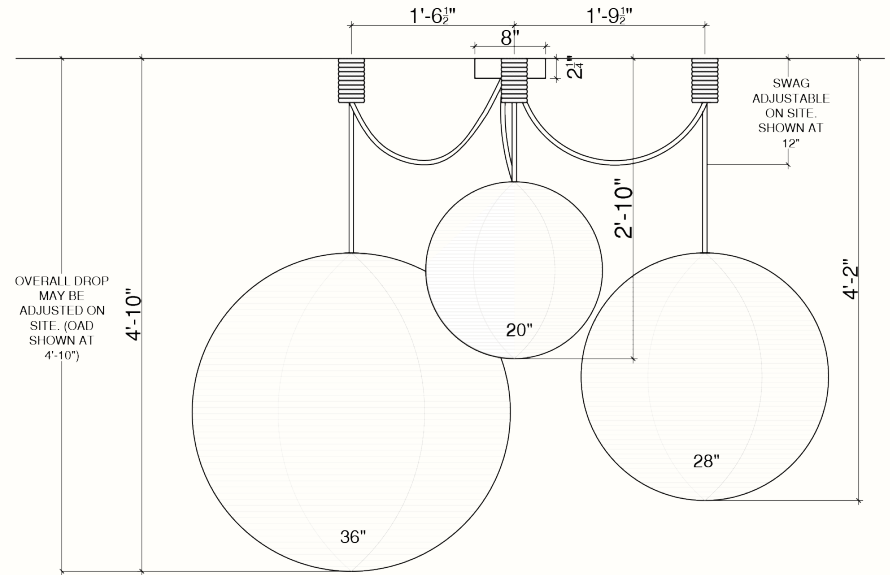

ELLIPTICAL

Materials

100% Cotton Rope in Natural
White
Powder-coated Steel frame

Dimensions

1 Drop (33"H x 21" Diameter), 1 Pill (36"H x 16" Diameter), 1-24" Diameter Globe
Canopy: 2-1/4"H x 8" Diameter
Rope: Each pendant includes 16' of rope for desired swag & drop

FOCAL POINT SMALL

Materials

100% Cotton Rope in Natural White
Powder-coated Steel frame

Dimensions

1-12", 1-16", 1-20" Diameter
Canopy: 2-1/4" H x 8" Diameter
Rope: Each pendant includes 16' of rope for desired swag & drop

Materials

100% Cotton Rope in Natural
White
Powder-coated Steel frame

Dimensions

1-16", 1-20", 1-28" Diameter
Canopy: 2-1/4"H x 8" Diameter
Rope: Each pendant includes 16' of rope for desired swag & drop

Materials

100% Cotton Rope in Natural White
Powder-coated Steel frame

Dimensions

1-20", 1-28", 1-36" Diameter
Canopy: 2-1/4"H x 8" Diameter
Rope: Each pendant includes 16' of rope for desired swag & drop