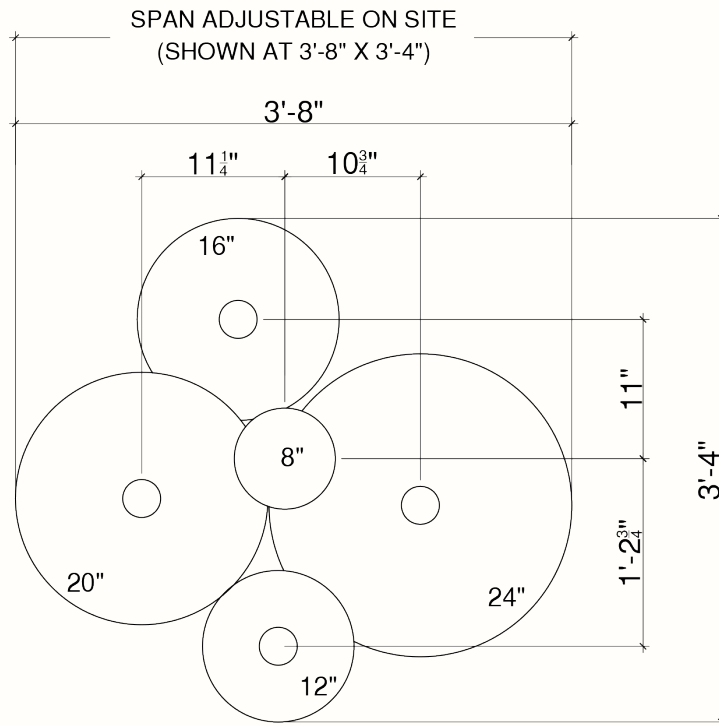

ELLIPTICAL

Materials

100% Cotton Rope in Natural
White
Powder-coated Steel frame

Dimensions

1 Drop (33"H x 21" Diameter), 1 Pill (36"H x 16" Diameter), 1-24" Diameter Globe
Canopy: 2-1/4"H x 8" Diameter
Rope: Each pendant includes 16' of rope for desired swag & drop

Materials

100% Cotton Rope in Natural
White
Powder-coated Steel frame

Dimensions

1-16", 2-24", 1-28", 1-36" Diameter
Canopy: 2-1/4"H x 8" Diameter
Rope: Each pendant includes 16' of rope for desired swag & drop

Materials

100% Cotton Rope in Natural
White
Powder-coated Steel frame

Dimensions

1-12", 1-16", 1-20", 1-24" Diameter
Canopy: 2-1/4"H x 8" Diameter
Rope: Each pendant includes 16' of rope for desired swag & drop