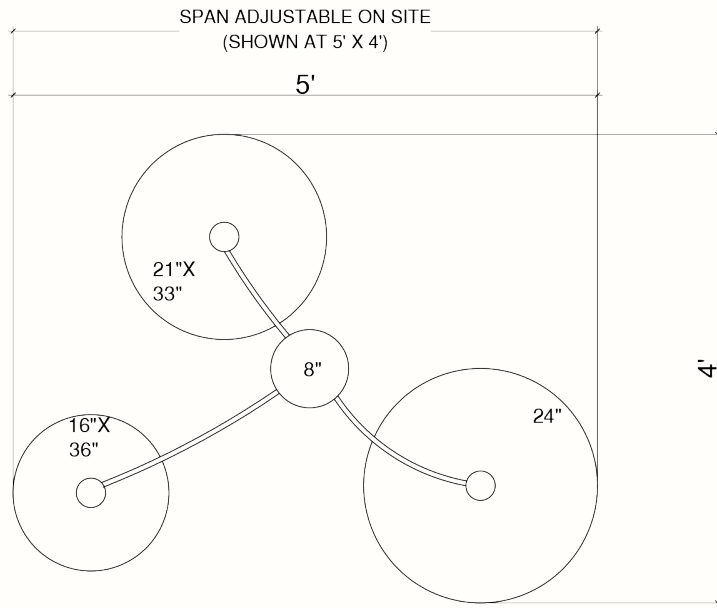

Lamping

FOR USE WITH LED BULBS ONLY
LED 2700K 5.5W Dimmable E26 Provided
US Wired
Dry Rated Only
UL Listed (*available upon request, fee applies*)

Notes

32" globe hangs straight down and others swag away from the center
Span and drops adjustable on-site
Customer to specify if canopy is installed on flat or sloped ceiling
Cuff Studio lighting undergoes a creative process enhanced to achieve a unique finish with each finished piece: variation is part of the handcrafted design.

ELLIPTICAL

Materials

100% Cotton Rope in Natural
White
Powder-coated Steel frame

Dimensions

1 Drop (33"H x 21" Diameter), 1 Pill (36"H x 16" Diameter), 1-24" Diameter Globe
Canopy: 2-1/4"H x 8" Diameter
Rope: Each pendant includes 16' of rope for desired swag & drop