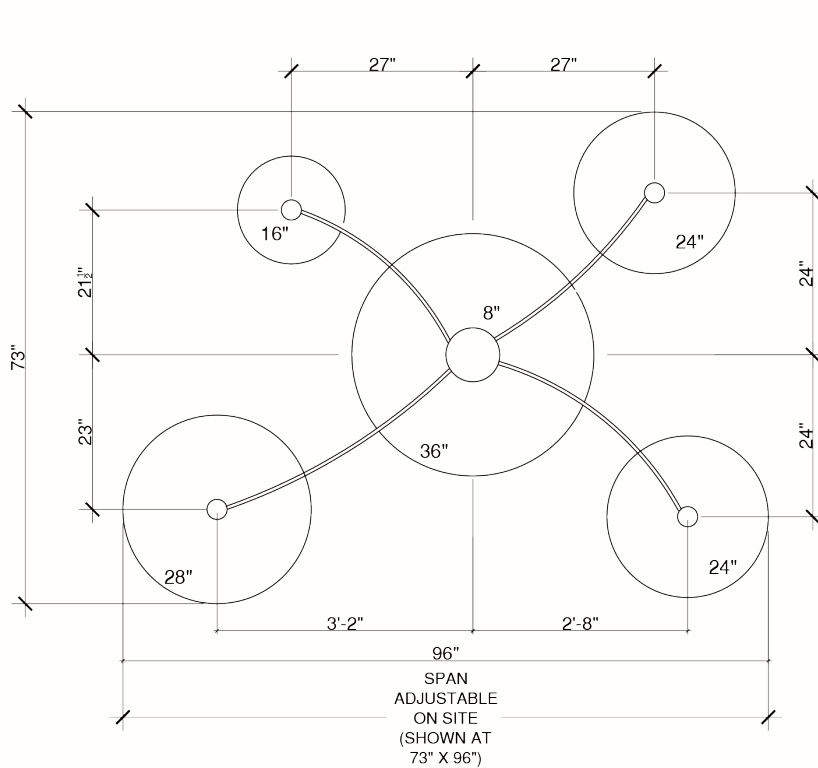

Lamping

FOR USE WITH LED BULBS ONLY
LED 2700K 5.5W Dimmable E26 Provided
US Wired
Dry Rated Only
UL Listed (*available upon request, fee applies*)

Notes

32" globe hangs straight down and others swag away from the center
Span and drops adjustable on-site
Customer to specify if canopy is installed on flat or sloped ceiling
Cuff Studio lighting undergoes a creative process enhanced to achieve a unique finish with each finished piece: variation is part of the handcrafted design.

ELLIPTICAL

Materials

100% Cotton Rope in Natural
White
Powder-coated Steel frame

Dimensions

1 Drop (33"H x 21" Diameter), 1 Pill (36"H x 16" Diameter), 1-24" Diameter Globe
Canopy: 2-1/4"H x 8" Diameter
Rope: Each pendant includes 16' of rope for desired swag & drop

Suggested Retail

\$21,552

Trade Price

\$18,319

Lead Time

16-20 weeks

Stairway Sprawl

A broad and open composition of rope-wrapped globes intended for double-height staircases with multiple vantage points

Materials

100% Cotton Rope in Natural
White
Powder-coated Steel frame

Dimensions

1-16", 2-24", 1-28", 1-36" Diameter
Canopy: 2-1/4"H x 8" Diameter
Rope: Each pendant includes 16' of rope for desired swag & drop