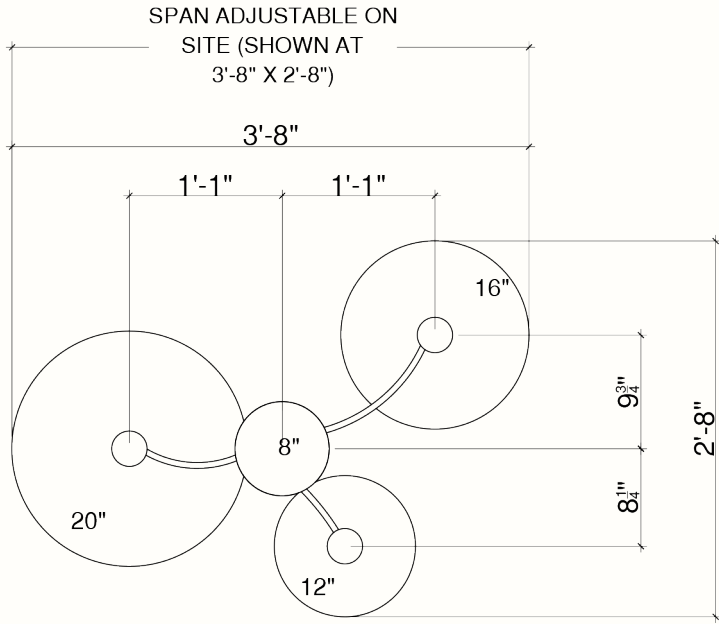

ELLIPTICAL

Materials

100% Cotton Rope in Natural
White
Powder-coated Steel frame

Dimensions

1 Drop (33"H x 21" Diameter), 1 Pill (36"H x 16" Diameter), 1-24" Diameter Globe
Canopy: 2-1/4"H x 8" Diameter
Rope: Each pendant includes 16' of rope for desired swag & drop

FOCAL POINT SMALL

Materials

100% Cotton Rope in Natural White
Powder-coated Steel frame

Dimensions

1-12", 1-16", 1-20" Diameter
Canopy: 2-1/4" H x 8" Diameter
Rope: Each pendant includes 16' of rope for desired swag & drop