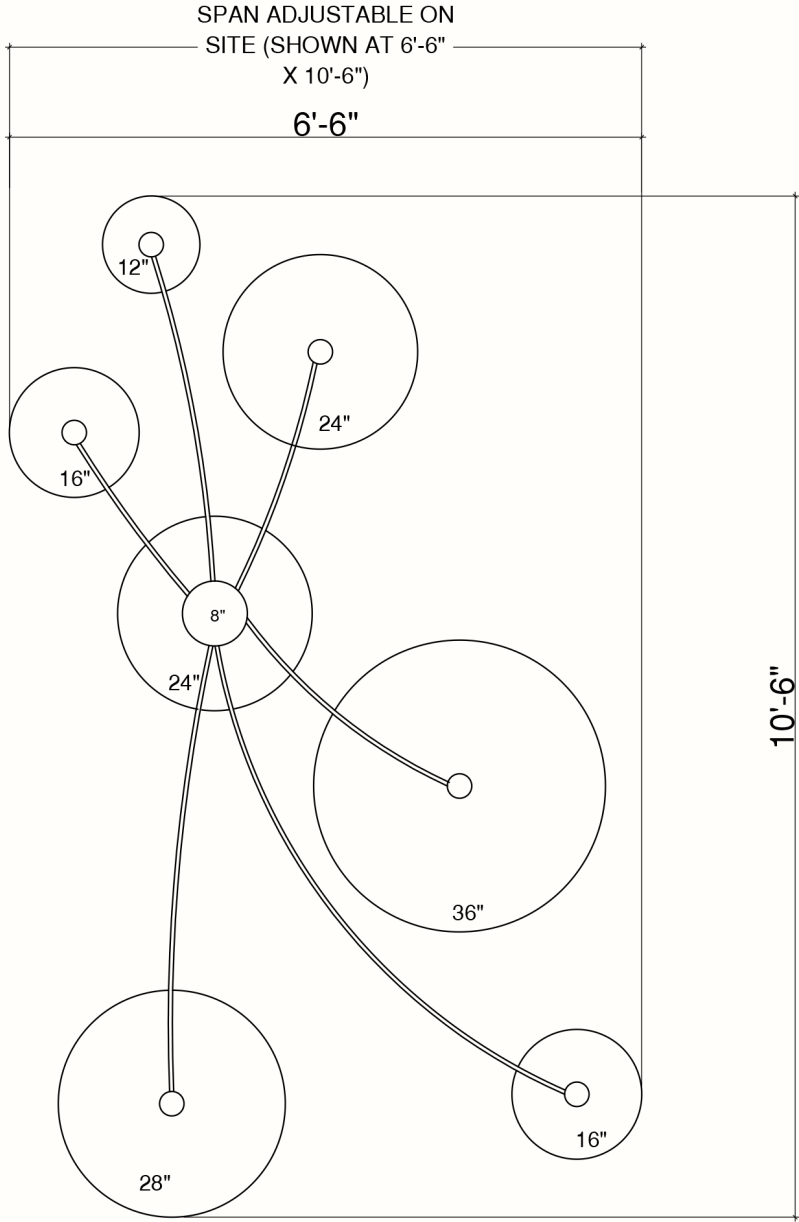

ELLIPTICAL

Materials

100% Cotton Rope in Natural
White
Powder-coated Steel frame

Dimensions

1 Drop (33"H x 21" Diameter), 1 Pill (36"H x 16" Diameter), 1-24" Diameter Globe
Canopy: 2-1/4"H x 8" Diameter
Rope: Each pendant includes 16' of rope for desired swag & drop

Suggested Retail

\$10,962

Trade Price

\$9,318

Lead Time

16-20 weeks

Great Room

A sprawling composition for high ceilings above expansive furniture arrangements

GREAT ROOM · Ready to order

Materials

100% Cotton Rope in Natural White
Powder-coated Steel frame

Dimensions

1-12", 2-16", 2-24", 1-28", 1-36" Diameter
Canopy: 2-1/4"H x 8" Diameter
Rope: Each pendant includes 16' of rope for desired swag & drop

Suggested Retail

\$21,552

Trade Price

\$18,319

Lead Time

16-20 weeks

Stairway Sprawl

A broad and open composition of rope-wrapped globes intended for double-height staircases with multiple vantage points