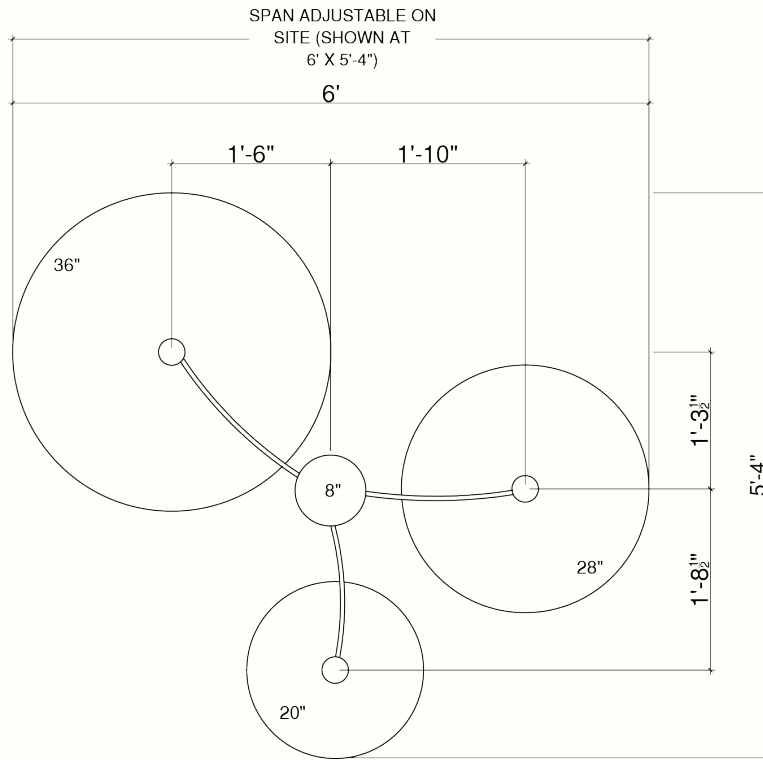

ELLIPTICAL

Materials

100% Cotton Rope in Natural
White
Powder-coated Steel frame

Dimensions

1 Drop (33"H x 21" Diameter), 1 Pill (36"H x 16" Diameter), 1-24" Diameter Globe
Canopy: 2-1/4"H x 8" Diameter
Rope: Each pendant includes 16' of rope for desired swag & drop

Materials

100% Cotton Rope in Natural White
Powder-coated Steel frame

Dimensions

1-20", 1-28", 1-36" Diameter
Canopy: 2-1/4"H x 8" Diameter
Rope: Each pendant includes 16' of rope for desired swag & drop