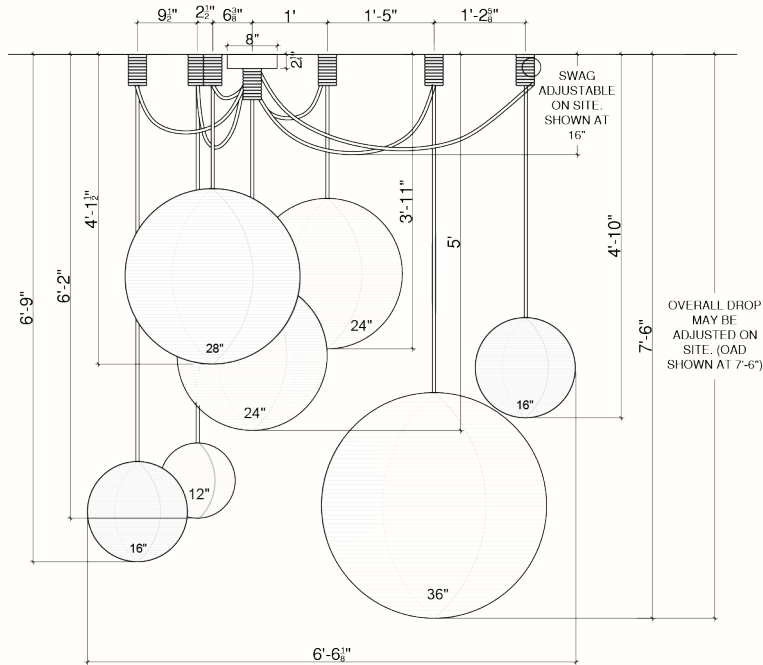

ELLIPTICAL

Materials

100% Cotton Rope in Natural
White
Powder-coated Steel frame

Dimensions

1 Drop (33"H x 21" Diameter), 1 Pill (36"H x 16" Diameter), 1-24" Diameter Globe
Canopy: 2-1/4"H x 8" Diameter
Rope: Each pendant includes 16' of rope for desired swag & drop

Materials

100% Cotton Rope in Natural White
Powder-coated Steel frame

Dimensions

1-20", 1-28", 1-36" Diameter
Canopy: 2-1/4"H x 8" Diameter
Rope: Each pendant includes 16' of rope for desired swag & drop

GREAT ROOM · Ready to order

Materials

100% Cotton Rope in Natural White
Powder-coated Steel frame

Dimensions

1-12", 2-16", 2-24", 1-28", 1-36" Diameter
Canopy: 2-1/4"H x 8" Diameter
Rope: Each pendant includes 16' of rope for desired swag & drop