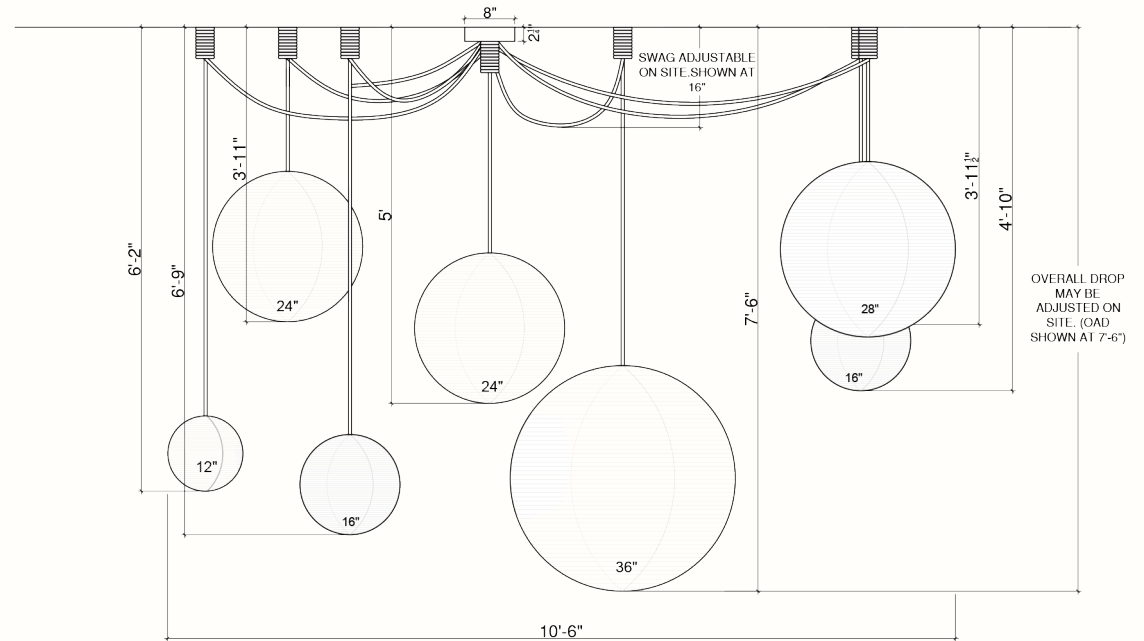

Ordering Simplified

- Determine your architectural, electrical and furniture layout for the space.
- Select one of our Ready to Order clusters.
- Drawings provided are a guideline. Overall spans and drops are adjustable onsite.
- Determine if your canopy will be installed on a flat or sloped ceiling.
- If a Ready to Order cluster does not suit your project, you can customize the pendant sizes in your cluster by choosing from our available pendant sizes:
12", 16", 20", 24", 28", 32", 36"
- If you have further questions or would like to request rope samples, please contact us at sales@cuffstudio.com.
- If you are interested in a custom commission, please contact design@cuffstudio.com. Pricing is quoted based on size and design.

Materials

100% Cotton Rope in Natural White
Powder-coated Steel frame

Dimensions

1-20", 1-28", 1-36" Diameter
Canopy: 2-1/4"H x 8" Diameter
Rope: Each pendant includes 16' of rope for desired swag & drop

GREAT ROOM · Ready to order

Materials

100% Cotton Rope in Natural White
Powder-coated Steel frame

Dimensions

1-12", 2-16", 2-24", 1-28", 1-36" Diameter
Canopy: 2-1/4"H x 8" Diameter
Rope: Each pendant includes 16' of rope for desired swag & drop