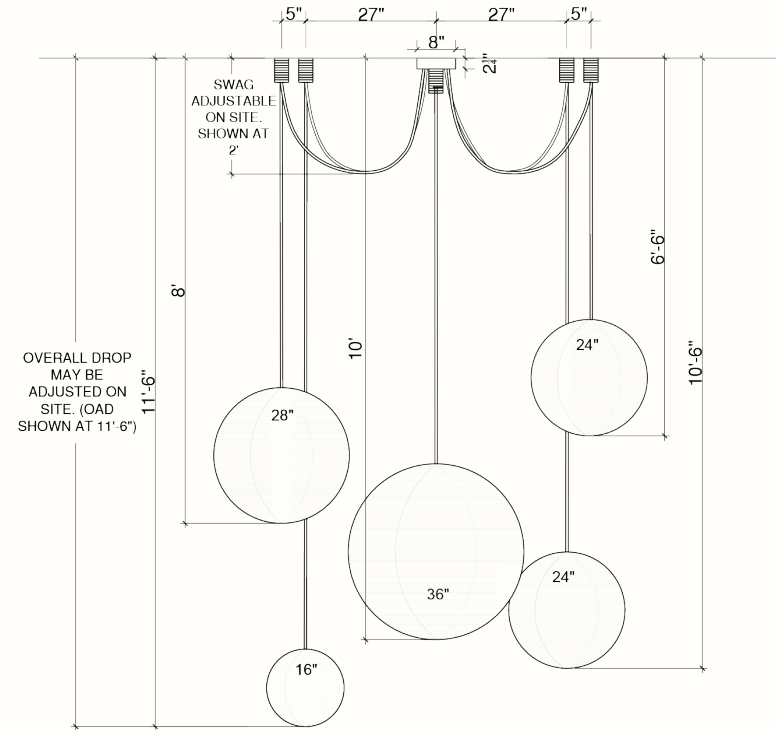

ELLIPTICAL

Materials

100% Cotton Rope in Natural
White
Powder-coated Steel frame

Dimensions

1 Drop (33"H x 21" Diameter), 1 Pill (36"H x 16" Diameter), 1-24" Diameter Globe
Canopy: 2-1/4"H x 8" Diameter
Rope: Each pendant includes 16' of rope for desired swag & drop

GREAT ROOM · Ready to order

Materials

100% Cotton Rope in Natural White
Powder-coated Steel frame

Dimensions

1-12", 2-16", 2-24", 1-28", 1-36" Diameter
Canopy: 2-1/4"H x 8" Diameter
Rope: Each pendant includes 16' of rope for desired swag & drop

Suggested Retail

\$21,552

Trade Price

\$18,319

Lead Time

16-20 weeks

Stairway Sprawl

A broad and open composition of rope-wrapped globes intended for double-height staircases with multiple vantage points

Materials

100% Cotton Rope in Natural
White
Powder-coated Steel frame

Dimensions

1-16", 2-24", 1-28", 1-36" Diameter
Canopy: 2-1/4"H x 8" Diameter
Rope: Each pendant includes 16' of rope for desired swag & drop