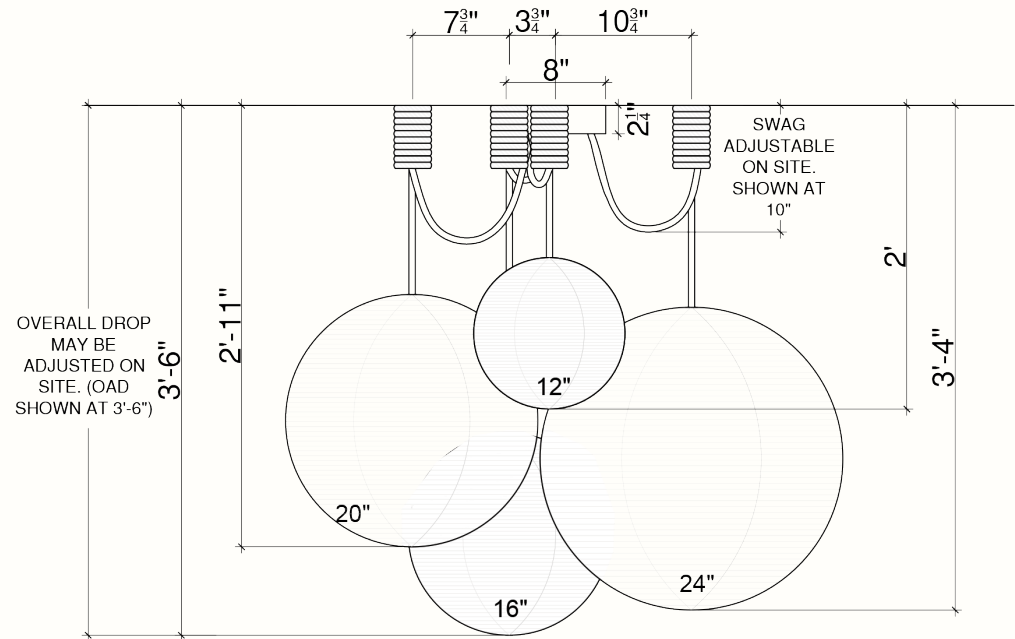

Ordering Simplified

- Determine your architectural, electrical and furniture layout for the space.
- Select one of our Ready to Order clusters.
- Drawings provided are a guideline. Overall spans and drops are adjustable onsite.
- Determine if your canopy will be installed on a flat or sloped ceiling.
- If a Ready to Order cluster does not suit your project, you can customize the pendant sizes in your cluster by choosing from our available pendant sizes:
12", 16", 20", 24", 28", 32", 36"
- If you have further questions or would like to request rope samples, please contact us at sales@cuffstudio.com.
- If you are interested in a custom commission, please contact design@cuffstudio.com. Pricing is quoted based on size and design.

ELLIPTICAL

Materials

100% Cotton Rope in Natural
White
Powder-coated Steel frame

Dimensions

1 Drop (33"H x 21" Diameter), 1 Pill (36"H x 16" Diameter), 1-24" Diameter Globe
Canopy: 2-1/4"H x 8" Diameter
Rope: Each pendant includes 16' of rope for desired swag & drop

Materials

100% Cotton Rope in Natural
White
Powder-coated Steel frame

Dimensions

1-16", 2-24", 1-28", 1-36" Diameter
Canopy: 2-1/4"H x 8" Diameter
Rope: Each pendant includes 16' of rope for desired swag & drop

Materials

100% Cotton Rope in Natural
White
Powder-coated Steel frame

Dimensions

1-12", 1-16", 1-20", 1-24" Diameter
Canopy: 2-1/4"H x 8" Diameter
Rope: Each pendant includes 16' of rope for desired swag & drop