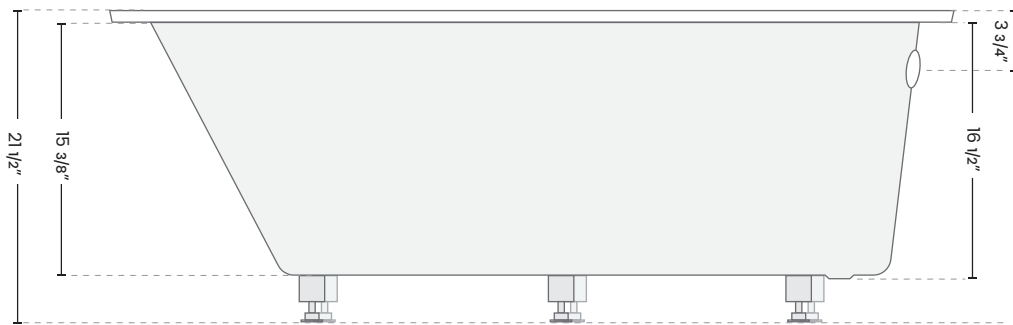

SPECIFICATIONS

Model No. **VBA2116-R**

 **vassity**

APRON

BATHTUB

Model No. **VBA2116-R**

SIZE: 60"X32"X20"

WEIGHT: 66 LBS

CAPACITY: 52 Gallons

Note: Dimensions may vary by 1/4", - It is recommended that the actual unit should be measured prior to installation.