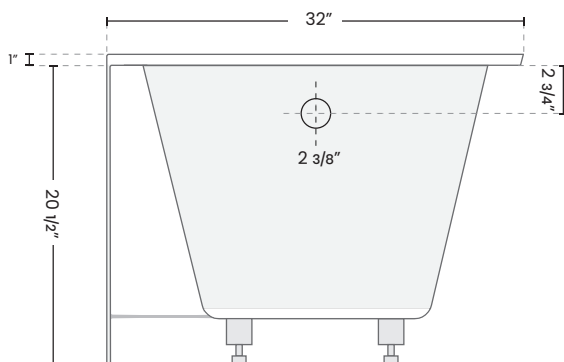

SPECIFICATIONS

Model No. **VBA2116-R**

 **vassity**

APRON

BATHTUB

Model No. **VBA2116-R**

SIZE: 60"X32"X20"

WEIGHT: 66 LBS

CAPACITY: 52 Gallons

Note: Dimensions may vary by 1/4", - It is recommended that the actual unit should be measured prior to installation.