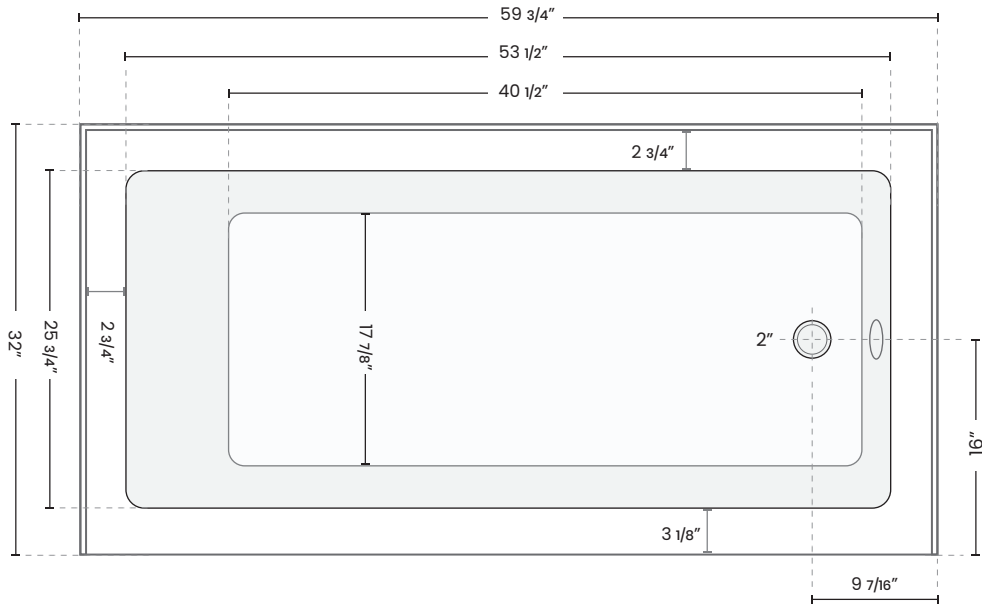

SPECIFICATIONS

Model No. **VBA2116-R**

 **vassity**

APRON

BATHTUB

Model No. **VBA2116-R**

SIZE: 60"X32"X20"

WEIGHT: 66 LBS

CAPACITY: 52 Gallons

Note: Dimensions may vary by 1/4", - It is recommended that the actual unit should be measured prior to installation.