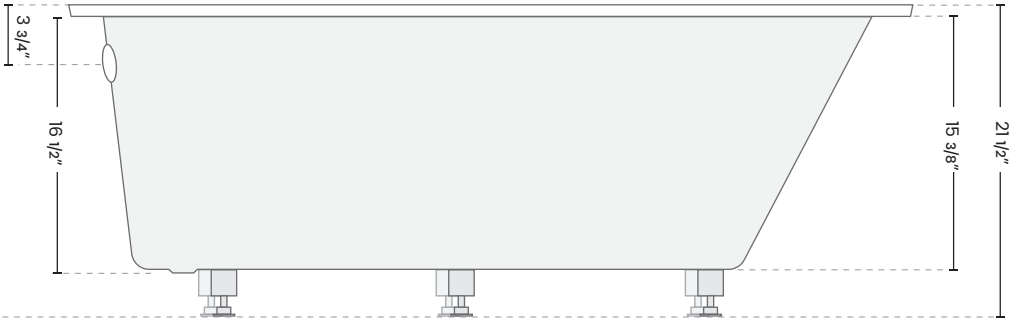

SPECIFICATIONS

Model No. **VBA2116-L**

 **vassity**

APRON
BATHTUB
Model No. **VBA2116-L**

SIZE: 60" X 32" X 20"
WEIGHT: 66 LBS
CAPACITY: 52 Gallons

Note: Dimensions may vary by 1/4", - It is recommended that the actual unit should be measured prior to installation.