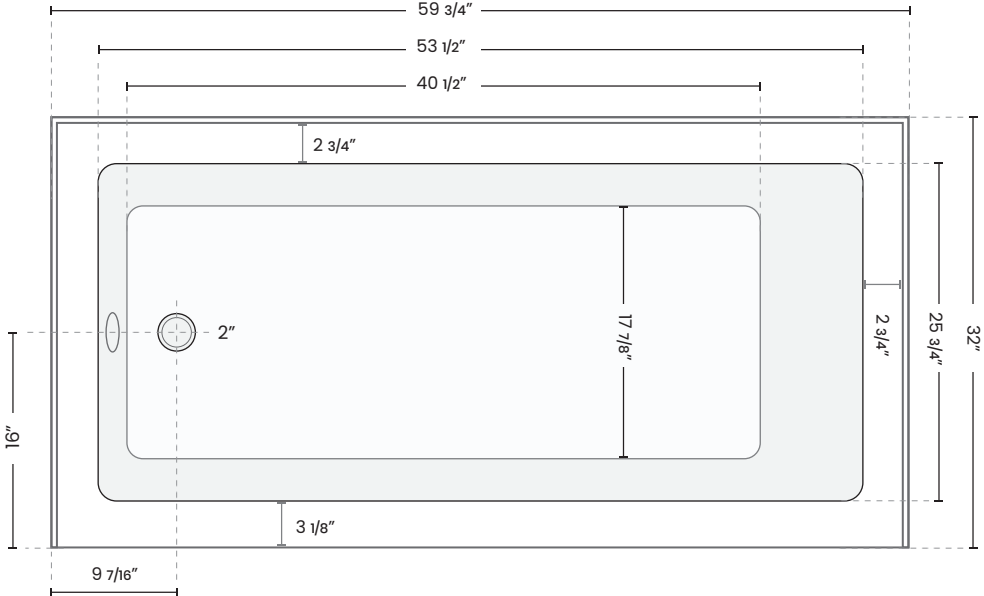

SPECIFICATIONS

Model No. **VBA2116-L**

 **vassity**

APRON
BATHTUB
Model No. **VBA2116-L**

SIZE: 60" X 32" X 20"
WEIGHT: 66 LBS
CAPACITY: 52 Gallons

Note: Dimensions may vary by 1/4", - It is recommended that the actual unit should be measured prior to installation.