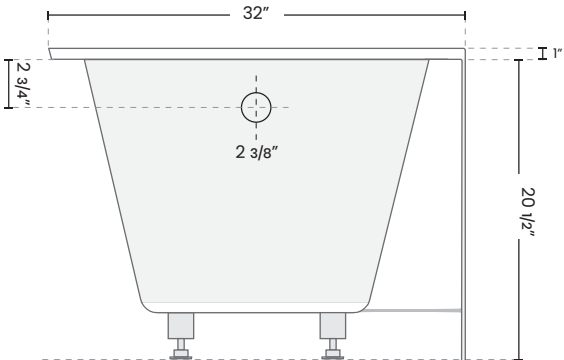

SPECIFICATIONS

Model No. **VBA2116-L**

 **vassity**

APRON
BATHTUB
Model No. **VBA2116-L**

SIZE: 60" X 32" X 20"
WEIGHT: 66 LBS
CAPACITY: 52 Gallons

Note: Dimensions may vary by 1/4", - It is recommended that the actual unit should be measured prior to installation.