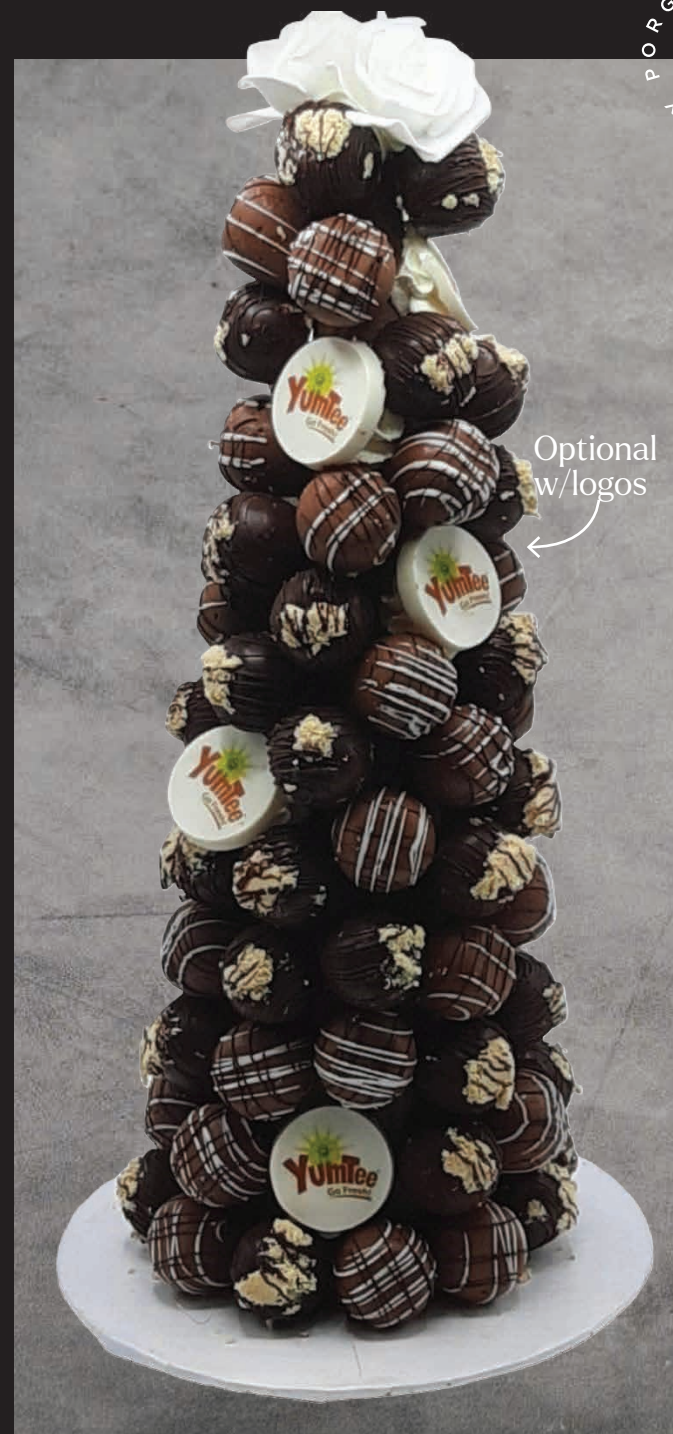

BALL TOWER

ITEM# TWRCH
PRICE $215 / SIZE 18"
PRICE $240 / SIZE 24"