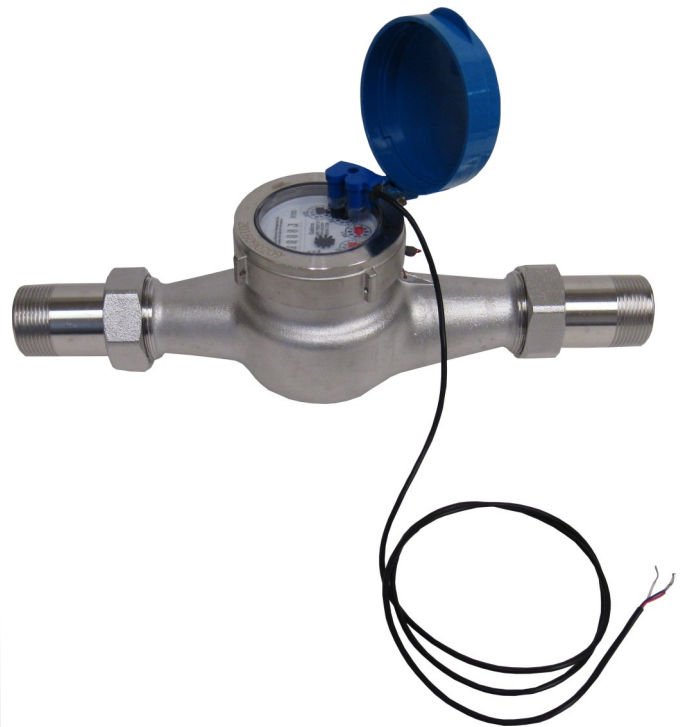

Stainless Steel Multi-Jet Water Meters with Pulse Output

Stainless Steel Water Meters for indicating flow totalization of water with pulse output. **Stainless Steel** offers additional corrosion resistance when totalizing liquids with corrosive or chemical elements. Designed for long service life and maintenance-free operation, even under harsh conditions.

Features:

- Pulse Output Components
- All Meters have Hydrocarbon Resistant Seals and will not be damaged by dissolved amounts of free product
- Sealed Dry Dial for Clear Readings
- Internal Strainer to Protect Meter from Particulate Damage

Specifications:

- Class: B
- Accuracy: Transitional Flow: $\pm 5\%$
Nominal Flow: $\pm 2\%$
- Maximum Water Temperature: 104°F
- Maximum Water Pressure: 150 psi
- Mounting Orientation:
1/2" and 3/4" Horizontal or Vertical
1" to 2" Horizontal Mounting

Materials:

- Body: 304 Stainless Steel, polyethylene
- Couplings: 304 Stainless Steel
- Measuring Chamber: Polyethylene
- Seal: Viton, HDPE

Not NSF certified

PRM Part Number: Description

WM050SSPVX— 1/2" NPT multi-jet water meter
WM075SSPVX— 3/4" NPT multi-jet water meter
WM100SSPVX— 1" NPT multi-jet water meter
WM125SSPVX— 1-1/4" NPT multi-jet water meter
WM200SSPVX— 2" NPT multi-jet water meter
WMFL200SSPVX— 2" Flanged SS water meter