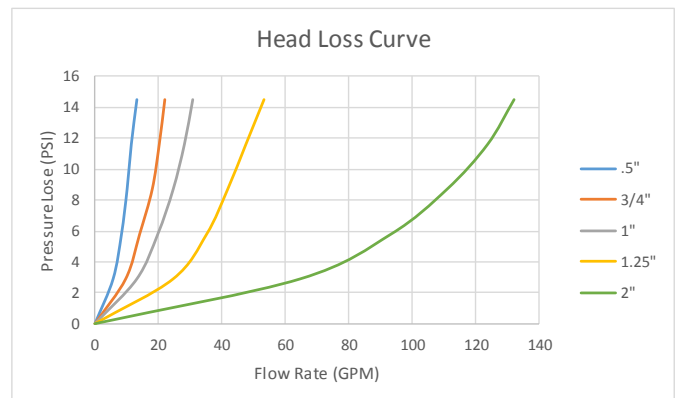

Stainless Steel Multi-Jet Water Meters with Pulse Output

Stainless Steel Water Meters for indicating flow totalization of water with pulse output. **Stainless Steel** offers additional corrosion resistance when totalizing liquids with corrosive or chemical elements. Designed for long service life and maintenance-free operation, even under harsh conditions.

Features:

- Pulse Output Components
- All Meters have Hydrocarbon Resistant Seals and will not be damaged by dissolved amounts of free product
- Sealed Dry Dial for Clear Readings
- Internal Strainer to Protect Meter from Particulate Damage

Specifications:

- Class: B
- Accuracy: Transitional Flow: $\pm 5\%$
  Nominal Flow: $\pm 2\%$
- Maximum Water Temperature: 104°F
- Maximum Water Pressure: 150 psi
- Mounting Orientation:
  1/2" and 3/4" Horizontal or Vertical
  1" to 2" Horizontal Mounting

Materials:

- Body: 304 Stainless Steel, polyethylene
- Couplings: 304 Stainless Steel
- Measuring Chamber: Polyethylene
- Seal: Viton, HDPE

Not NSF certified

PRM Part Number: Description

WM050SSPVX— 1/2" NPT multi-jet water meter
WM075SSPVX— 3/4" NPT multi-jet water meter
WM100SSPVX— 1" NPT multi-jet water meter
WM125SSPVX— 1-1/4" NPT multi-jet water meter
WM200SSPVX— 2" NPT multi-jet water meter
WMFL200SSPVX— 2" Flanged SS water meter

(888-TREAT-IT) • www.prmfiltration.com • sales@prmfiltration.com