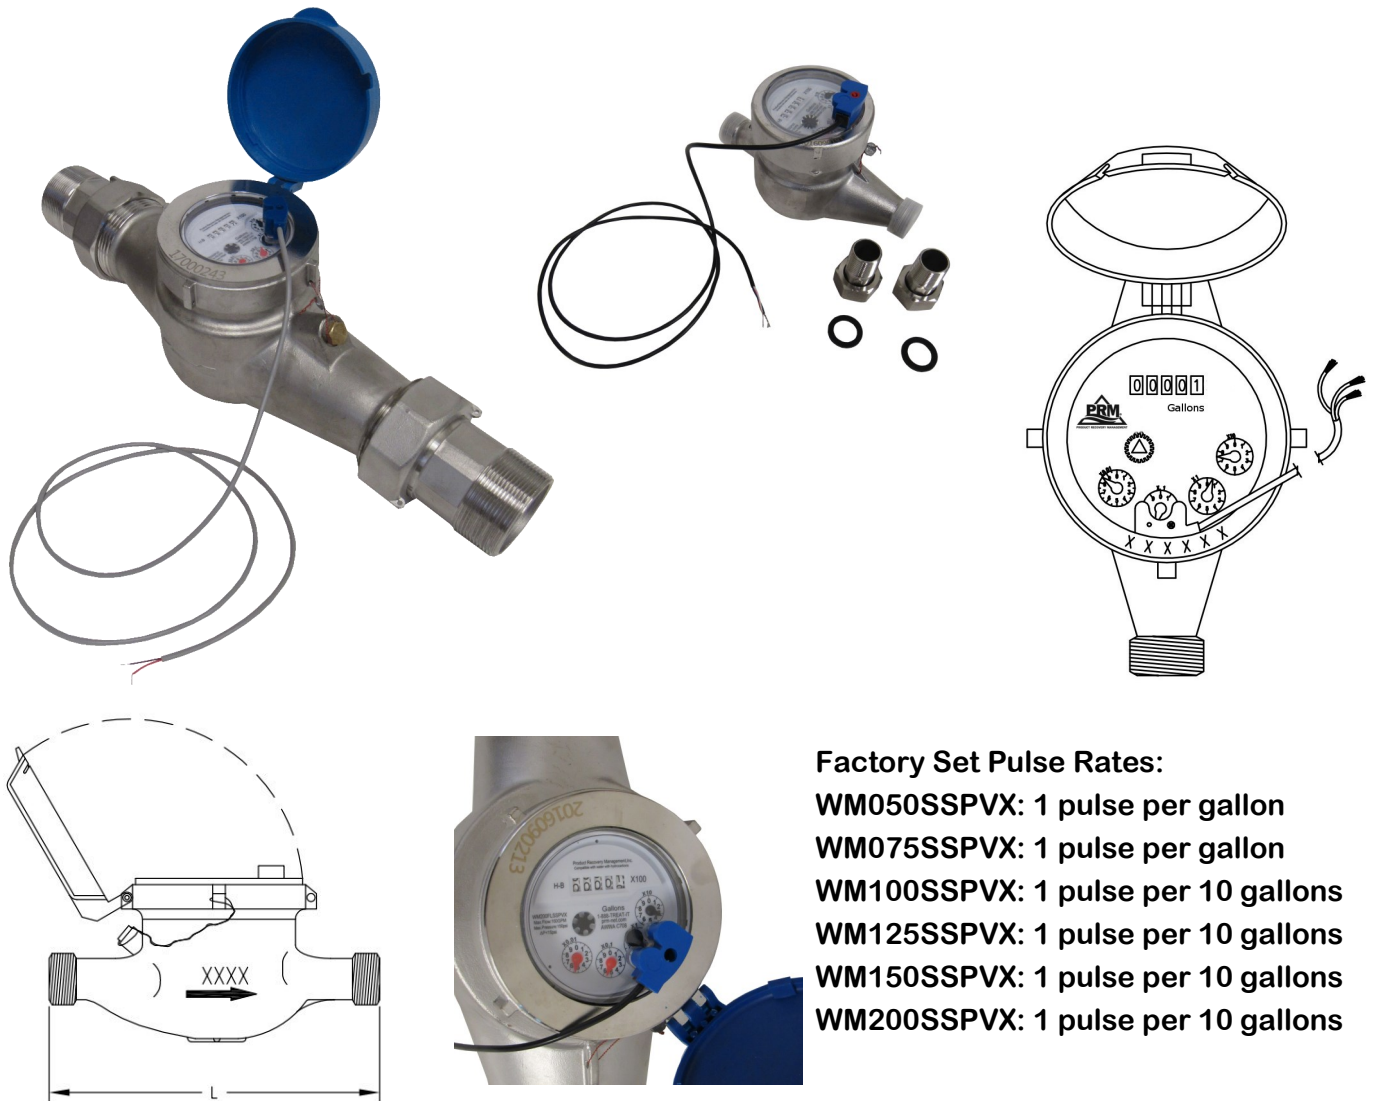

Stainless Steel Water Meters with Pulse Output

Factory Set Pulse Rates:
WM050SSPVX: 1 pulse per gallon
WM075SSPVX: 1 pulse per gallon
WM100SSPVX: 1 pulse per 10 gallons
WM125SSPVX: 1 pulse per 10 gallons
WM150SSPVX: 1 pulse per 10 gallons
WM200SSPVX: 1 pulse per 10 gallons

						Max. Flow	Nom. Flow Range
Part #	Size	Length	Length with NPT adapters	Height	Weight	Gallons Per Minute	
WM050SSPVX	1/2" NPT	7"	10.5"	4.75"	3 lbs.	10	1-10
WM075SSPVX	3/4" NPT	8"	12"	4.75"	3.5 lbs.	20	1-20
WM100SSPVX	1" NPT	9"	13"	4.5"	5.5 lbs.	30	2-30
WM125SSPVX	1-1/4" NPT	9"	13"	5"	6 lbs.	50	3-50
WM200SSPVX	2" NPT	12"	18"	6.5"	15 lbs.	130	5-130
WM200FLSSPVX	2" FLANGE	10.5"	N/A	6.5"	25 lbs.	130	5-130

Information in this drawing is provided for reference only.

(888-TREAT-IT) • www.prmfiltration.com • sales@prmfiltration.com