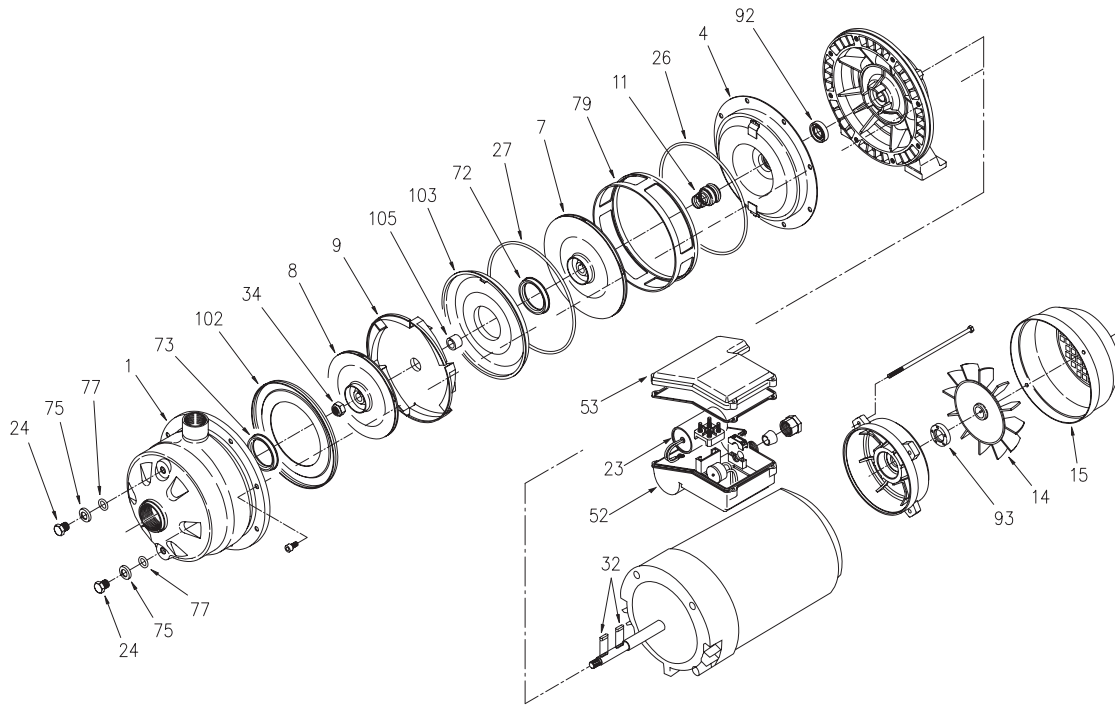

Exploded View

Location No.	Part Name	Material	No. for 1 unit
1	Casing	304 Stainless	1
4	Casing cover	304 Stainless	1
7	Impeller	304 Stainless	1
8	Impeller	304 Stainless	1
9	Diffuser	304 Stainless	1
11	Mechanical Seal	Carbon/Ceramic	1
14	Fan	Polypropolene	1
15	Fan cover	Steel	1
23*	Capacitor*	*Single phase only	1
24	Priming plug	304 Stainless	2
26	O-Ring	Viton	1
27	O-Ring	Viton	1
32	Key	304 Stainless	2
34	Impeller nut	304 Stainless	1
52	Terminal box	Polypropolene	1
53	Terminal cover	Polypropolene	1
72	Casing ring	Viton	1
73	Casing ring	Viton	1
75	Washer	304 Stainless	2
77	O-Ring	Viton	2
79	Spacer Diffuser	304 Stainless	1
92	Lip seal	-	1
93	Lip seal	-	1
102	Suction cover	304 Stainless	1
103	Conveyor cover	304 Stainless	1
105	Sleeve	304 Stainless	1