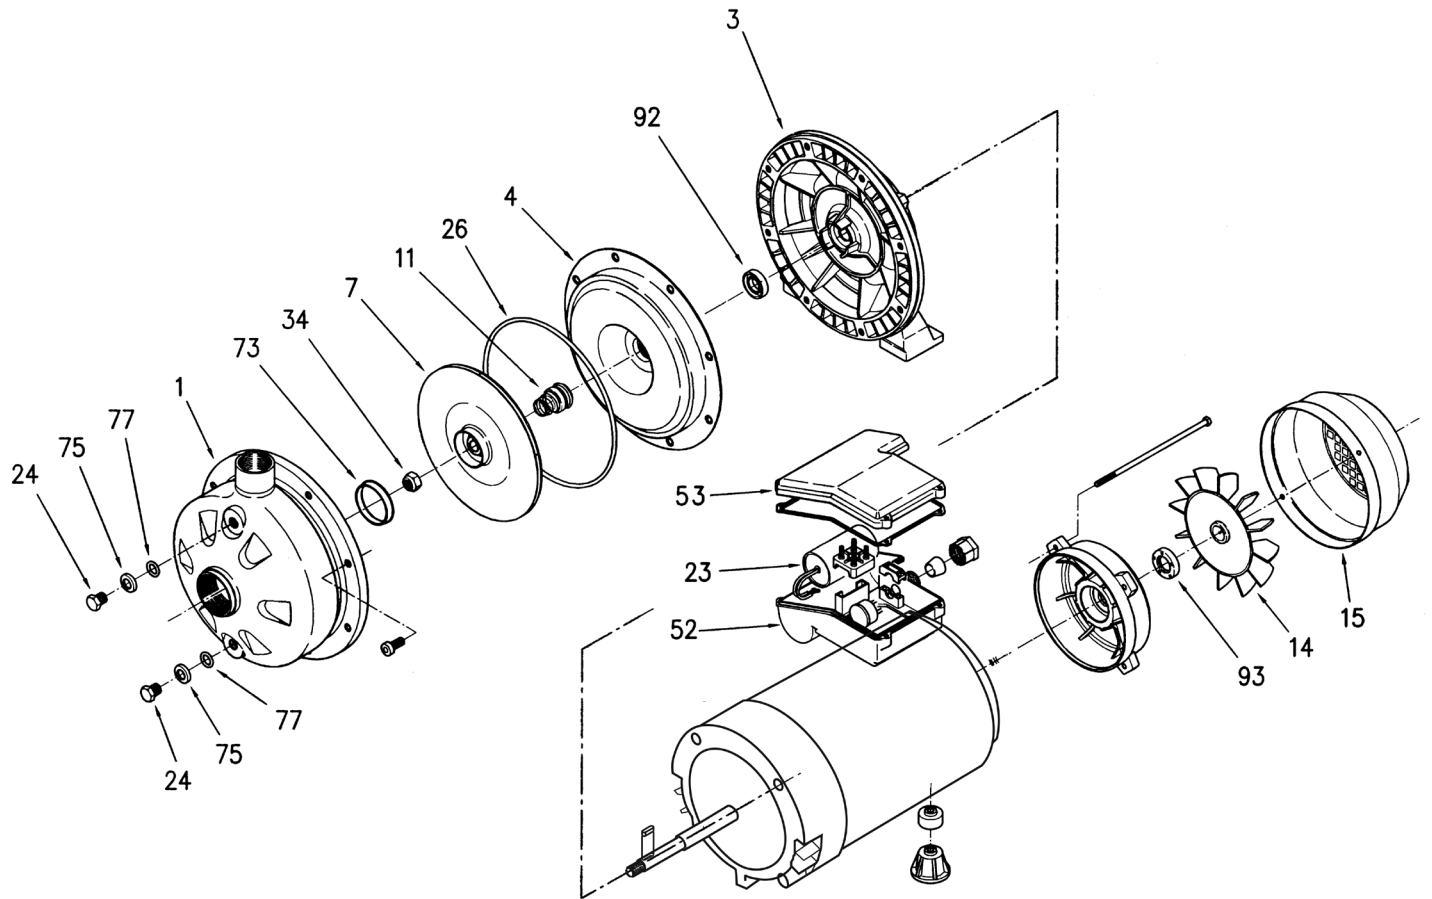


Stainless Steel Centrifugal Pump

Model CDX / 2CDX

Parts Reference

EBARA Pumps Americas Corporation

Exploded View

| Location No. | Part Name | Material | No. for 1 Unit |
|--------------|--------------------|-------------------|----------------|
| 001 | Casing | 304 Stainless | 1 |
| 003 | Motor bracket | Cast Aluminum | 1 |
| 004 | Casing cover | 304 Stainless | 1 |
| 007 | Impeller | 304 Stainless | 1 |
| 011 | Mechanical Seal | Carbon/Ceramic | 1 |
| 014 | Fan | Polypropolene | 1 |
| 015 | Fan Cover | Steel | 1 |
| 023 | Capacitor | Single Phase only | 1 |
| 024 | Priming/Drain plug | 304 Stainless | 2 |
| 026 | O-Ring | NBR | 1 |
| 032 | Key | 304 Stainless | 1 |
| 034 | Impeller nut | 304 Stainless | 1 |
| 052 | Terminal box | Plastic | 1 |
| 053 | Terminal cover | Plastic | 1 |
| 073 | Casing ring | NBR | 1 |
| 075 | Washer | 304 Stainless | 2 |
| 077 | O-ring | NBR | 2 |
| 092 | Lip seal | - | 1 |
| 093 | Lip seal | - | 1 |