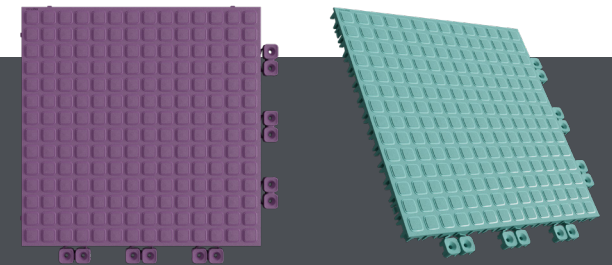

The Colour Range

Dark Grey	
Mid Grey	
Light Grey	
Sail White	
Charcoal Black	
Ocean Blue	
Mars Red	
Pumpkin Orange	
Stone Beige	
light Blue	
light green	
Bright Green	
Midnight Blue	
Deep Purple	
Sulpher Yellow	

Upflor® Mosaics

Add colour, texture and style to your space by using our simple push-in Mosaics.

Be inspired by the range of designs shown on our website, or get creative and have fun making your own. The possibilities are endless!

versodeck

Taskflor® Tiles

Taskflor tiles are ideal for areas where a solid surface is preferable.

These can also be combined with upflor to create your perfect garage floor layout.

www.versodeck.com