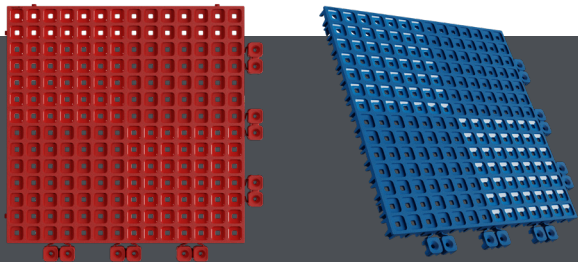

Upflor® Tiles

Use Upflor tiles, together with Upflor mosaics to create your perfect garage flooring .

You can now create any design, colour, brand or look you desire for your floor. The only limit is your imagination. Upflor is durable with the best anti-slip surface available with ample drainage when cleaning.