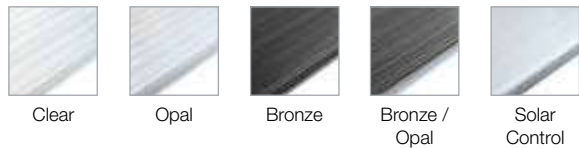

POLYCARBONATE COLOURS