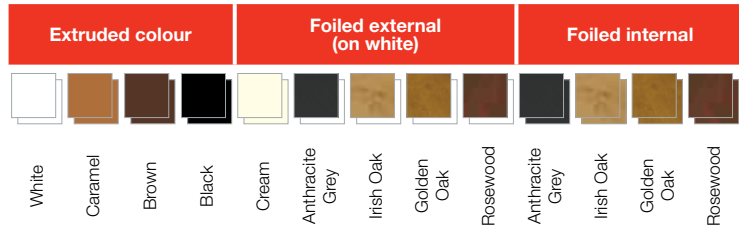

Code	Description	White	Caramel	Brown	Black	Cream	Anthracite Grey	Irish Oak	Golden Oak	Rosewood	Anthracite Grey	Irish Oak	Golden Oak	Rosewood
CRS8223	S4 Victorian top cap	✓	×	×	×	✓	✓*	✓K	✓	✓	×	×	×	×
CRS8224LH	S1 Victorian half top cap LH	✓	×	×	×	✓	✓*	✓K	✓	✓	×	×	×	×
CRS8224RH	S1 Victorian half top cap RH	✓	×	×	×	✓	✓*	✓K	✓	✓	×	×	×	×
CRS8225LH	S2 Victorian half top cap LH	✓	×	×	×	✓	✓*	✓K	✓	✓	×	×	×	×
CRS8225RH	S2 Victorian half top cap RH	✓	×	×	×	✓	✓*	✓K	✓	✓	×	×	×	×
CRS8226LH	S3 Victorian half top cap LH	✓	×	×	×	✓	✓*	✓K	✓	✓	×	×	×	×
CRS8226RH	S3 Victorian half top cap RH	✓	×	×	×	✓	✓*	✓K	✓	✓	×	×	×	×
CRS8227LH	S4 Victorian half top cap LH	✓	×	×	×	✓	✓*	✓K	✓	✓	×	×	×	×
CRS8227RH	S4 Victorian half top cap RH	✓	×	×	×	✓	✓*	✓K	✓	✓	×	×	×	×
CRS8228	S1 Victorian bottom cap	✓	×	×	×	✓	×	×	×	×	✓	✓K	✓	✓
CRS8229	S2 Victorian bottom cap	✓	×	×	×	✓	×	×	×	×	✓	✓K	✓	✓
CRS8230LH	S1 Victorian half bottom cap LH	✓	×	×	×	✓	×	×	×	×	✓	✓K	✓	✓
CRS8230RH	S1 Victorian half bottom cap RH	✓	×	×	×	✓	×	×	×	×	✓	✓K	✓	✓
CRS8231LH	S2 Victorian half bottom cap LH	✓	×	×	×	✓	×	×	×	×	✓	✓K	✓	✓
CRS8231RH	S2 Victorian half bottom cap RH	✓	×	×	×	✓	×	×	×	×	✓	✓K	✓	✓
CRS8232	Victorian 25 rad end bottom cap	✓	×	×	×	✓	×	×	×	×	✓	✓K	✓	✓
CRS8236	Jacobean finial and cresting	✓	✓	✓	×	✓	×	×	×	×	×	×	×	×
CRS8237	Jacobean cresting	✓	✓	✓	×	✓	×	×	×	×	×	×	×	×
CRS8240	S1 Edwardian top cap	✓	×	×	×	✓	✓*	✓K	✓	✓	×	×	×	×
CRS8241	S2 Edwardian top cap	✓	×	×	×	✓	✓*	✓K	✓	✓	×	×	×	×
CRS8242	S3 Edwardian top cap	✓	×	×	×	✓	✓*	✓K	✓	✓	×	×	×	×
CRS8243	S4 Edwardian top cap	✓	×	×	×	✓	✓*	✓K	✓	✓	×	×	×	×
CRS8244LH	S1 Edwardian half top cap LH	✓	×	×	×	✓	✓*	✓K	✓	✓	×	×	×	×
CRS8244RH	S1 Edwardian half top cap RH	✓	×	×	×	✓	✓*	✓K	✓	✓	×	×	×	×
CRS8245LH	S2 Edwardian half top cap LH	✓	×	×	×	✓	✓*	✓K	✓	✓	×	×	×	×
CRS8245RH	S2 Edwardian half top cap RH	✓	×	×	×	✓	✓*	✓K	✓	✓	×	×	×	×
CRS8246LH	S3 Edwardian half top cap LH	✓	×	×	×	✓	✓*	✓K	✓	✓	×	×	×	×
CRS8246RH	S3 Edwardian half top cap RH	✓	×	×	×	✓	✓*	✓K	✓	✓	×	×	×	×
CRS8247LH	S4 Edwardian half top cap LH	✓	×	×	×	✓	✓*	✓K	✓	✓	×	×	×	×
CRS8247RH	S4 Edwardian half top cap RH	✓	×	×	×	✓	✓*	✓K	✓	✓	×	×	×	×
CRS8248	S1 Edwardian bottom cap	✓	×	×	×	✓	×	×	×	×	✓	✓K	✓	✓
CRS8249	Edwardian 25° rad end bottom cap	✓	×	×	×	✓	×	×	×	×	✓	✓K	✓	✓
CRS8250LH	S1 Edwardian half bottom cap LH	✓	×	×	×	✓	×	×	×	×	✓	✓K	✓	✓
CRS8250RH	S1 Edwardian half bottom cap RH	✓	×	×	×	✓	×	×	×	×	✓	✓K	✓	✓
CRS8253LH	Gullwing bottom capping LH	✓	×	×	×	✓	×	×	×	×	✓	✓K	✓	✓
CRS8253RH	Gullwing bottom capping LH	✓	×	×	×	✓	×	×	×	×	✓	✓K	✓	✓
CRS8254LH	Deep skirt half top cap LH	✓	×	×	×	✓	✓*	✓K	✓	✓	×	×	×	×
CRS8254RH	Deep skirt half top cap RH	✓	×	×	×	✓	✓*	✓K	✓	✓	×	×	×	×
CRS8255	Decorative ring beam external 90° corner	✓	✓	✓	×	✓	✓*	✓K	×	×	×	×	×	×
CRS8256	Decorative ring beam internal 90° corner	✓	✓	✓	×	✓	✓*	✓K	×	×	×	×	×	×