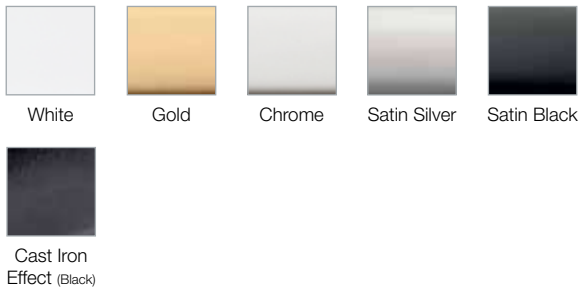

DOOR FURNITURE COLOURS