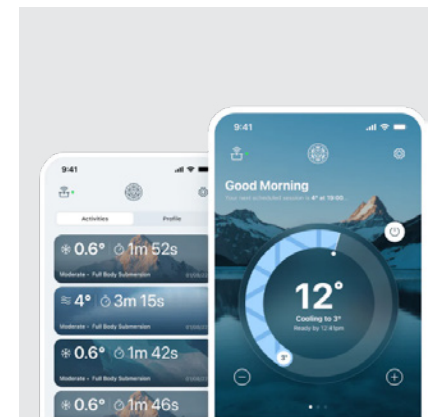

Supported service

When the installation is complete, we're there for you. With remote digital support management via our app and regular check-ins, we're on hand to ensure you have the help and guidance needed to continue your commitment to your guests.