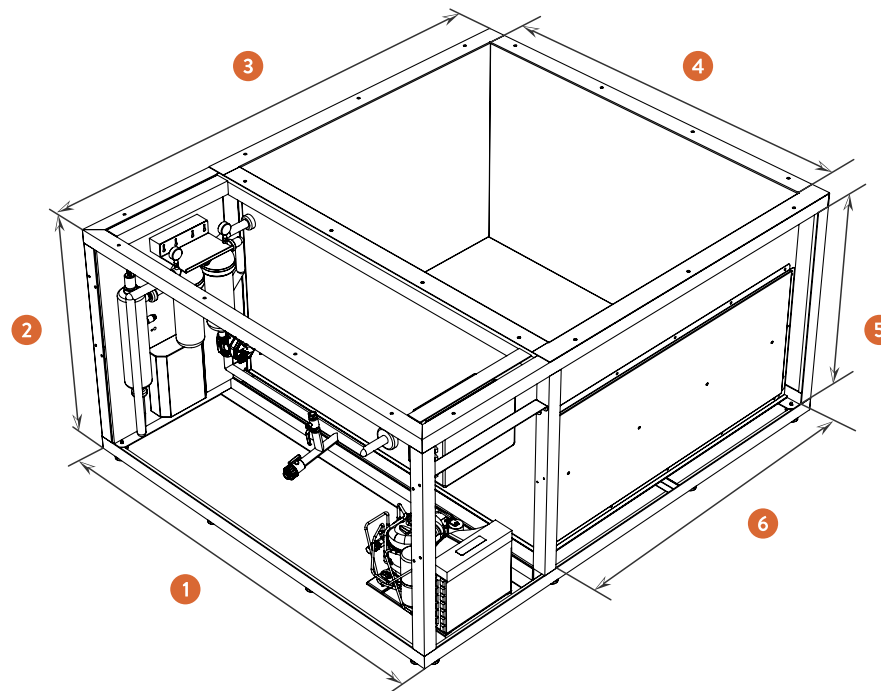

Size and specs — Pro Ice Duo

External Dimensions			Internal Dimensions		
1	2	3	4	5	6
Width	Height	Length	Width	Height	Length
160cm	93cm	190cm	139cm	82cm	116cm

Empty weight	495kg
Water capacity allowing for displacement	1199 litres
Electrical requirement	30mA RCD socket outlet
Power consumption when idle	0.129 kWh
Power consumption when cooling	0.410 kWh
Voltage	240v
Frequency	50/60 Hz
IP rating	ip44
Cleaning	2-micron cartridges & UV

Artwork not to scale. For full detailed drawings please visit brassmonkey.co.uk/drawings