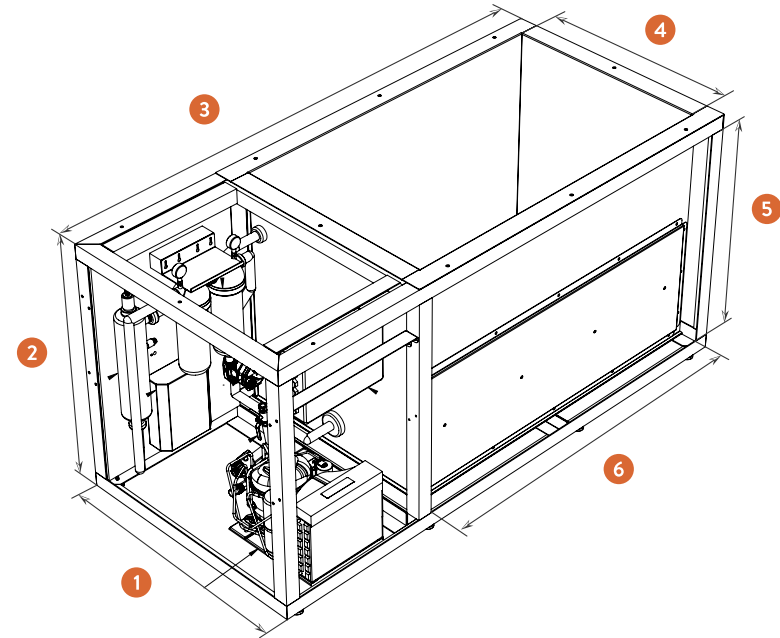

Size and specs — Pro Ice Plunge

External Dimensions			Internal Dimensions		
1	2	3	4	5	6
Width	Height	Length	Width	Height	Length
91cm	93cm	190cm	70cm	82cm	116cm

Empty weight	207kg
Water capacity allowing for displacement	603 litres
Electrical requirement	30mA RCD socket outlet
Power consumption when idle	0.129 kWh
Power consumption when cooling	0.410 kWh
Voltage	240v
Frequency	50hz
IP rating	ip44
Cleaning	2-micron cartridges & UV

Artwork not to scale. For full detailed drawings please visit brassmonkey.co.uk/drawings