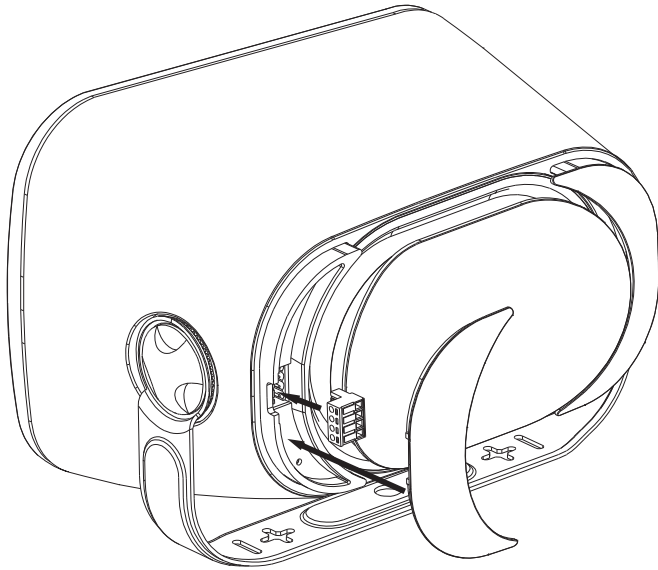

WR600
WALL MOUNT SPEAKER
USER MANUAL

WR600

①

②

WR600

③

16Ω

④

WR600

WR600

Woofer	6.5 inch * 1
Tweeter	1 inch * 1
Impedance(AC)	16Ω
Sensitivity	86±3dB
Freq.Range+/-3	90±20Hz
Input power	16Ω,0,40W,20W,10W,5W
Dimension(H*W*D)	285*200*195mm
Net Weight	3kg

WR600

Exclusive UBM Technology