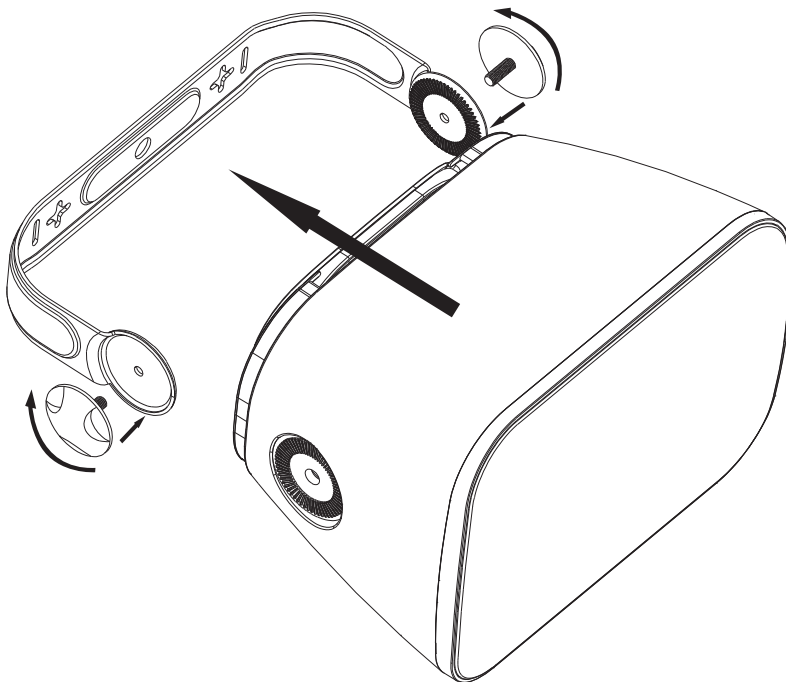

WR600
WALL MOUNT SPEAKER
USER MANUAL

WR600

①

②

WR600

③

16Ω

④

WR600

WR600

Woofer	6.5 inch * 1
Tweeter	1 inch * 1
Impedance(AC)	16Ω
Sensitivity	86±3dB
Freq.Range+/-3	90±20Hz
Input power	16Ω,0,40W,20W,10W,5W
Dimension(H*W*D)	285*200*195mm
Net Weight	3kg

WR600

Exclusive UBM Technology