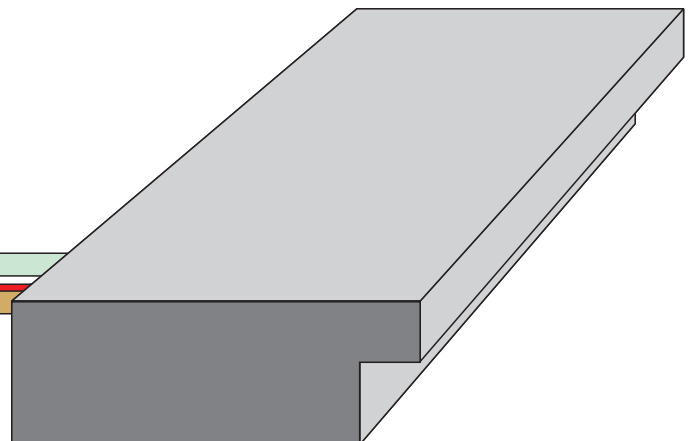

PICTURE FRAMING STUDIO  
EXHIBITION STYLE FRAMING OPTIONS

- FRAME
- 3MM GLASS
- MOUNTBOARD
- 3/5MM FOAMCORE WALL/SPACER
- PHOTO/ART
- 3MM MDF/SUPAWOOD BACKING

20MM  
16MM

Most Affordable  
Classic/Timeless Style

**A** ER 723 PROFILE  
CLASSIC - NARROW

30MM  
13MM  
1042 PROFILE

Budget Option  
Good Width

**B** 1042 PROFILE  
CLASSIC - MEDIUM

31MM  
31MM

**BEST SELLER  
MOST POPULAR**

OPTIONAL SPACER

**C** 1061 PROFILE  
LUXURY / MODERN

54MM  
19MM

**D** 1040 PROFILE  
WIDE + MODERN

PICTURE FRAMING STUDIO  
EXHIBITION STYLE FRAMING OPTIONS

WINDOW - 200 X 200MM  
 BORDERS 100 100MM  
 GLASS **300 X 300MM** (USE THIS SIZE FOR CALCULATIONS)