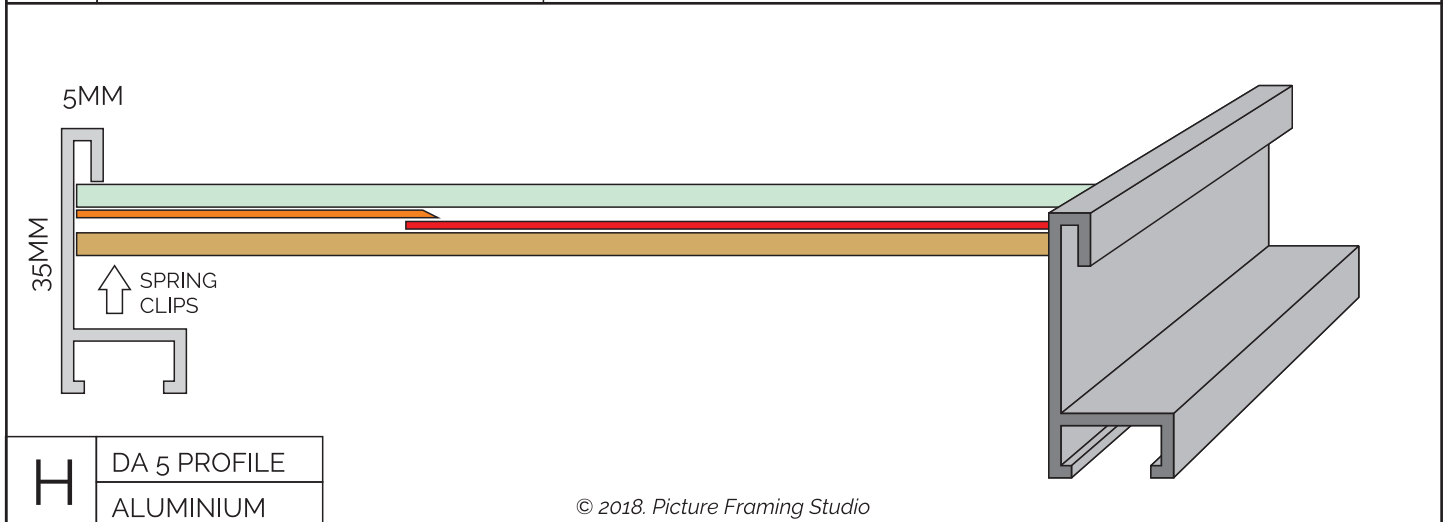

**A** ER 723 PROFILE  
CLASSIC - NARROW

30MM  
13MM  
1042 PROFILE

Budget Option  
Good Width

**B** 1042 PROFILE  
CLASSIC - MEDIUM

31MM  
31MM

**BEST SELLER  
MOST POPULAR**

OPTIONAL SPACER

**C** 1061 PROFILE  
LUXURY / MODERN

54MM  
19MM

**D** 1040 PROFILE  
WIDE + MODERN

PICTURE FRAMING STUDIO  
EXHIBITION STYLE FRAMING OPTIONS

WINDOW - 200 X 200MM  
 BORDERS 100 100MM  
 GLASS **300 X 300MM** (USE THIS SIZE FOR CALCULATIONS)

$300+300 = \mathbf{600UMM}$  (UNITED MILLIMETERS)  
 THEN DIVIDE BY 10  
 $30 + 30 = \mathbf{60UCM}$   
 SEE PRICE LIST FOR **60UCM**

**ODD NUMBERS & ROUNDING**

EXAMPLE  $300 + 340 = 640UMM = 64UCM$   
 BELOW **5UCM** ROUNDS DOWN TO 60UCM  
 EXAMPLE  $300 + 360 = 660MM = 66UCM$   
 ABOVE **5UCM** ROUNDS UP TO 70UCM