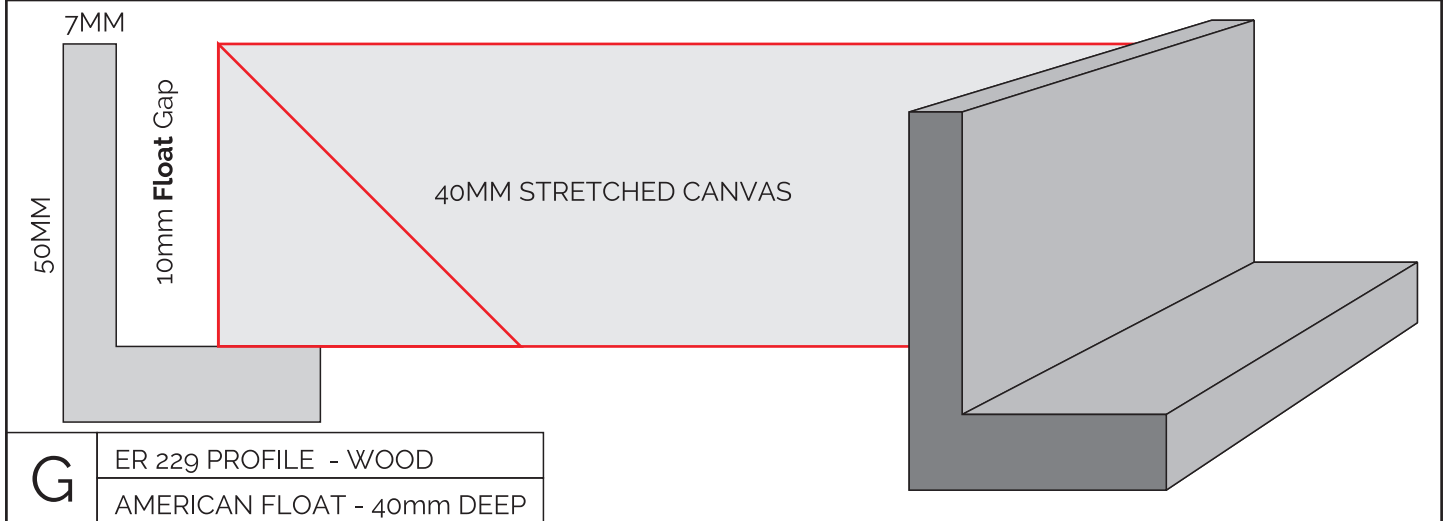

**A** ER 723 PROFILE  
CLASSIC - NARROW

30MM  
13MM  
1042 PROFILE

Budget Option  
Good Width

**B** 1042 PROFILE  
CLASSIC - MEDIUM

31MM  
31MM

**BEST SELLER  
MOST POPULAR**

OPTIONAL SPACER

**C** 1061 PROFILE  
LUXURY / MODERN

54MM  
19MM

**D** 1040 PROFILE  
WIDE + MODERN

PICTURE FRAMING STUDIO  
EXHIBITION STYLE FRAMING OPTIONS

WINDOW - 200 X 200MM  
 BORDERS 100 100MM  
 GLASS **300 X 300MM** (USE THIS SIZE FOR CALCULATIONS)