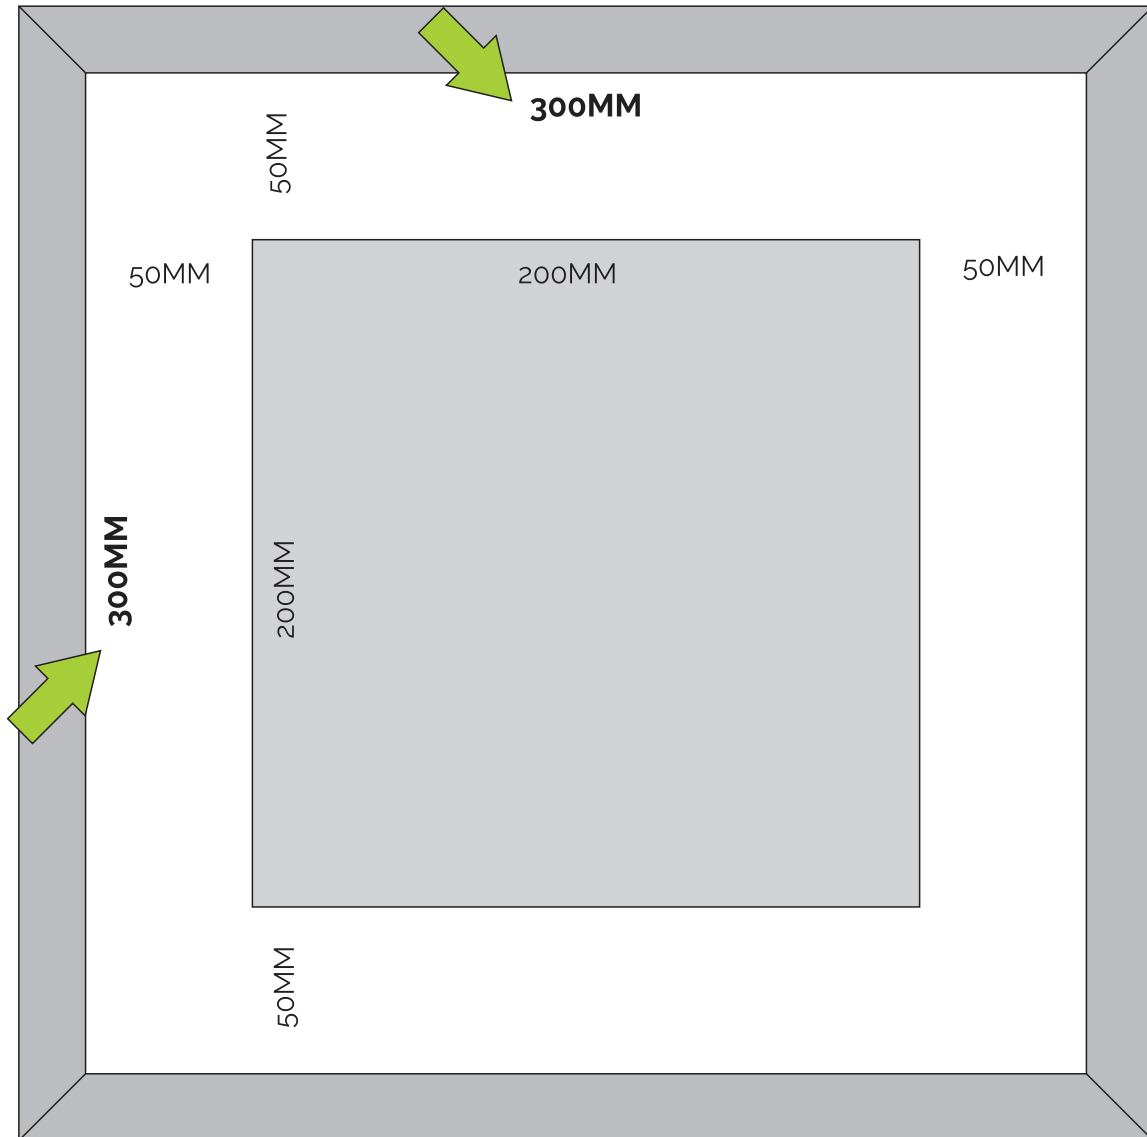

**A** ER 723 PROFILE  
CLASSIC - NARROW

30MM  
13MM  
1042 PROFILE

Budget Option  
Good Width

**B** 1042 PROFILE  
CLASSIC - MEDIUM

31MM  
31MM

**BEST SELLER  
MOST POPULAR**

OPTIONAL SPACER

**C** 1061 PROFILE  
LUXURY / MODERN

54MM  
19MM

**D** 1040 PROFILE  
WIDE + MODERN

PICTURE FRAMING STUDIO  
EXHIBITION STYLE FRAMING OPTIONS

WINDOW - 200 X 200MM  
 BORDERS 100 100MM  
 GLASS **300 X 300MM** (USE THIS SIZE FOR CALCULATIONS)

$300+300 = \mathbf{600UMM}$  (UNITED MILLIMETERS)  
 THEN DIVIDE BY 10  
 $30 + 30 = \mathbf{60UCM}$   
 SEE PRICE LIST FOR **60UCM**

**ODD NUMBERS & ROUNDING**

EXAMPLE  $300 + 340 = 640UMM = 64UCM$   
 BELOW **5UCM** ROUNDS DOWN TO 60UCM  
 EXAMPLE  $300 + 360 = 660MM = 66UCM$   
 ABOVE **5UCM** ROUNDS UP TO 70UCM