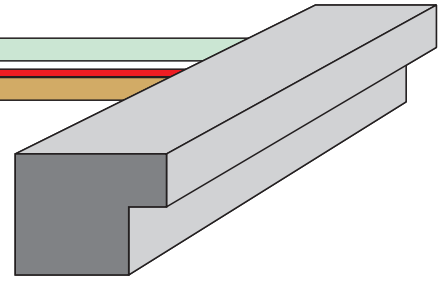

PICTURE FRAMING STUDIO  
EXHIBITION STYLE FRAMING OPTIONS

- FRAME
- 3MM GLASS
- MOUNTBOARD
- 3/5MM FOAMCORE WALL/SPACER
- PHOTO/ART
- 3MM MDF/SUPAWOOD BACKING

20MM  
16MM

Most Affordable  
Classic/Timeless Style

**A** ER 723 PROFILE  
CLASSIC - NARROW

30MM  
13MM  
1042 PROFILE

Budget Option  
Good Width

**B** 1042 PROFILE  
CLASSIC - MEDIUM

31MM  
31MM

**BEST SELLER  
MOST POPULAR**

OPTIONAL SPACER

**C** 1061 PROFILE  
LUXURY / MODERN

54MM  
19MM

**D** 1040 PROFILE  
WIDE + MODERN

PICTURE FRAMING STUDIO  
EXHIBITION STYLE FRAMING OPTIONS

WINDOW - 200 X 200MM  
 BORDERS 100 100MM  
 GLASS **300 X 300MM** (USE THIS SIZE FOR CALCULATIONS)