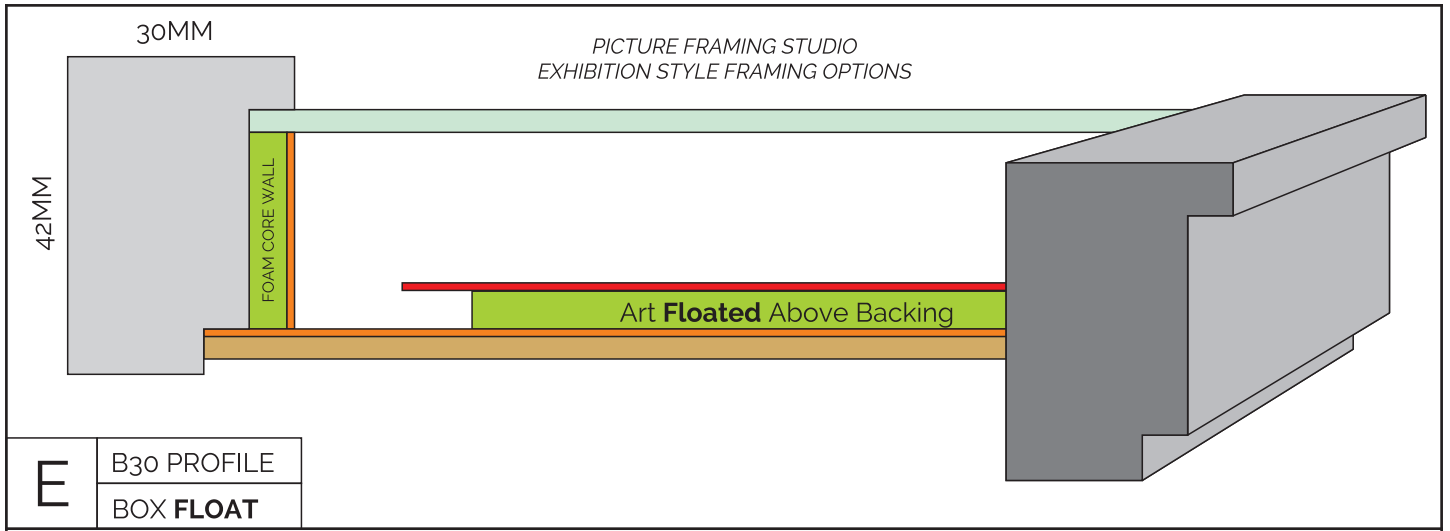

**A** ER 723 PROFILE  
CLASSIC - NARROW

30MM  
13MM  
1042 PROFILE

Budget Option  
Good Width

**B** 1042 PROFILE  
CLASSIC - MEDIUM

31MM  
31MM

**BEST SELLER  
MOST POPULAR**

OPTIONAL SPACER

**C** 1061 PROFILE  
LUXURY / MODERN

54MM  
19MM

**D** 1040 PROFILE  
WIDE + MODERN

PICTURE FRAMING STUDIO  
EXHIBITION STYLE FRAMING OPTIONS

WINDOW - 200 X 200MM  
 BORDERS 100 100MM  
 GLASS **300 X 300MM** (USE THIS SIZE FOR CALCULATIONS)

$300+300 = \mathbf{600UMM}$  (UNITED MILLIMETERS)  
 THEN DIVIDE BY 10  
 $30 + 30 = \mathbf{60UCM}$   
 SEE PRICE LIST FOR **60UCM**

**ODD NUMBERS & ROUNDING**

EXAMPLE  $300 + 340 = 640UMM = 64UCM$   
 BELOW **5UCM** ROUNDS DOWN TO 60UCM  
 EXAMPLE  $300 + 360 = 660MM = 66UCM$   
 ABOVE **5UCM** ROUNDS UP TO 70UCM