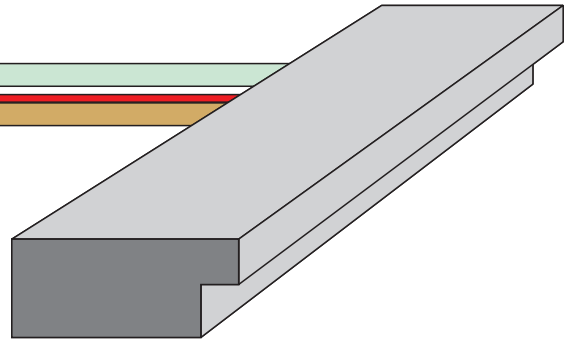

PICTURE FRAMING STUDIO  
EXHIBITION STYLE FRAMING OPTIONS

- FRAME
- 3MM GLASS
- MOUNTBOARD
- 3/5MM FOAMCORE WALL/SPACER
- PHOTO/ART
- 3MM MDF/SUPAWOOD BACKING

20MM  
16MM

Most Affordable  
Classic/Timeless Style

**A** ER 723 PROFILE  
CLASSIC - NARROW

30MM  
13MM  
1042 PROFILE

Budget Option  
Good Width

**B** 1042 PROFILE  
CLASSIC - MEDIUM

31MM  
31MM

**BEST SELLER  
MOST POPULAR**

OPTIONAL SPACER

**C** 1061 PROFILE  
LUXURY / MODERN

54MM  
19MM

**D** 1040 PROFILE  
WIDE + MODERN

PICTURE FRAMING STUDIO  
EXHIBITION STYLE FRAMING OPTIONS

WINDOW - 200 X 200MM  
 BORDERS 100 100MM  
 GLASS **300 X 300MM** (USE THIS SIZE FOR CALCULATIONS)