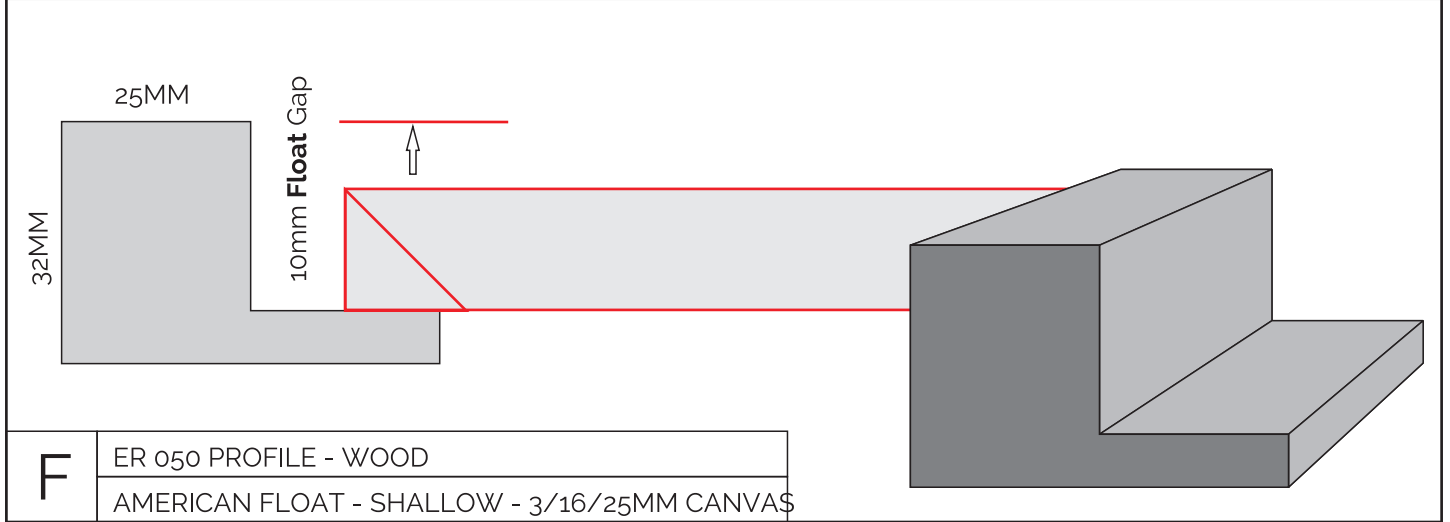

**A** ER 723 PROFILE  
CLASSIC - NARROW

30MM  
13MM  
1042 PROFILE

Budget Option  
Good Width

**B** 1042 PROFILE  
CLASSIC - MEDIUM

31MM  
31MM

**BEST SELLER  
MOST POPULAR**

OPTIONAL SPACER

**C** 1061 PROFILE  
LUXURY / MODERN

54MM  
19MM

**D** 1040 PROFILE  
WIDE + MODERN

PICTURE FRAMING STUDIO  
EXHIBITION STYLE FRAMING OPTIONS

WINDOW - 200 X 200MM  
 BORDERS 100 100MM  
 GLASS **300 X 300MM** (USE THIS SIZE FOR CALCULATIONS)