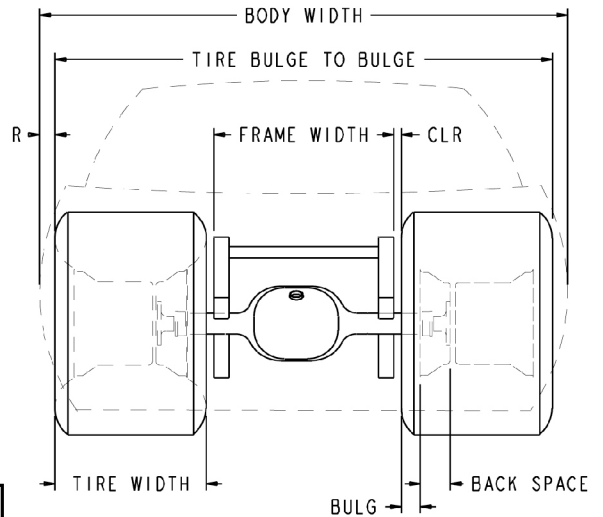

Fill in the Blank Fields  
with Your Measurements

<b>INPUT</b>	BODY WIDTH		<b>Name</b>	_____
	TIRE WIDTH			_____
	BACK SPACE		<b>Phone</b>	_____
	WHL WD			<b>Cust #</b>
	<b>SPEC FRAME WD</b>		<b>E-mail</b>	_____
	<b>SPEC AF-AF</b>			_____

	FRAME WIDTH	TIRE-TIRE OUTSIDE	TIRE-TIRE INSIDE	BODY-TIRE CLR	TIRE-FRAME CLR
<b>STANDARD</b>	22	T.B.D. by S&W	T.B.D. by S&W	T.B.D. by S&W	T.B.D. by S&W
	24	T.B.D. by S&W	T.B.D. by S&W	T.B.D. by S&W	T.B.D. by S&W
	26	T.B.D. by S&W	T.B.D. by S&W	T.B.D. by S&W	T.B.D. by S&W
	28	T.B.D. by S&W	T.B.D. by S&W	T.B.D. by S&W	T.B.D. by S&W
<b>SPEC</b>	T.B.D. by S&W	T.B.D. by S&W	T.B.D. by S&W	T.B.D. by S&W	T.B.D. by S&W

**Take Your Measurements  
& Contact Our Sales Staff  
at 1-800-523-3353**

<b>Common Tires for Your Reference</b>	SIZE	MAX WIDTH
M-T	29x18.5	17.6
M-T	31X18.5R-15LT	17.6
M-T	33X21.5-15LT	20.2
HOOSIER	31X18.5R-15LT	18.0
HOOSIER	33X21.5R-15LT	21.3
GOODYEAR	32X14-15	17.0
GOODYEAR	32X16-15	18.4
GOODYEAR	33X15-15	17.5
GOODYEAR	33X17-15	20.5

STANDARD FRAME WIDTH	STD AF-AF
22	<b>37.25</b>
24	<b>39.25</b>
26	<b>41.25</b>
28	<b>43.25</b>