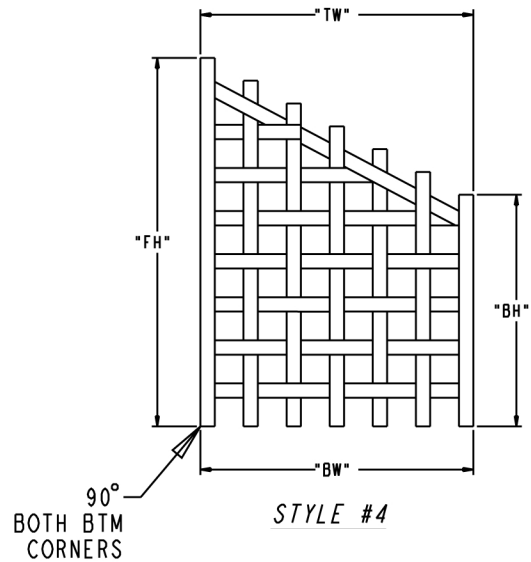

CUSTOM WINDOW NETS

STYLE #1

STYLE #2

STYLE #3

STYLE #4

FILL OUT DATA SHEET AND RETURN TO S&W RACE CARS
 PHONE: 610-948-7303
 FAX: 610-948-7342
 EMAIL: TECHSWRACECARS.COM

NET STYLE	DIMENSIONS				LOOPS FRT AND BACK OR TOP AND BTM	COLOR BLACK RED, BLUE, BROWN, GREEN, PINK, PURPLE
	"TW"	"FH"	"BW"	"RH"		
#1			SAME AS "TW"	SAME AS "FH"		
#2				SAME AS "FH"		
#3			SAME AS "TW"			
#4			SAME AS "TW"			

NOTE

1. NETS UTILIZE "LOOP" STYLE MOUNTING.
2. SPECIFY DIMENSIONS FOR OVERALL PHYSICAL SIZE OF NET, INCLUDING LOOPS.
3. MINIMUM SIZE FOR SFI 27.1 SPEC NET IS 10" X 10".
4. NETS ARE CONSTRUCTED USING 1" USA WEBBING WITH 2" BOX PATTERN.