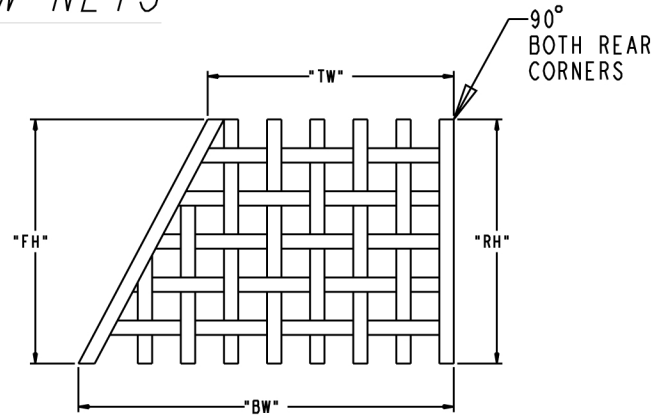

CUSTOM WINDOW NETS

STYLE #1

STYLE #2

STYLE #3

STYLE #4

FILL OUT DATA SHEET AND RETURN TO S&W RACE CARS
 PHONE: 610-948-7303
 FAX: 610-948-7342
 EMAIL: TECHSWRACECARS.COM

NET STYLE	DIMENSIONS				LOOPS FRT AND BACK OR TOP AND BTM	COLOR BLACK RED, BLUE, BROWN, GREEN, PINK, PURPLE
	"TW"	"FH"	"BW"	"RH"		
#1			SAME AS "TW"	SAME AS "FH"		
#2				SAME AS "FH"		
#3			SAME AS "TW"			
#4			SAME AS "TW"			

NOTE

1. NETS UTILIZE "LOOP" STYLE MOUNTING.
2. SPECIFY DIMENSIONS FOR OVERALL PHYSICAL SIZE OF NET, INCLUDING LOOPS.
3. MINIMUM SIZE FOR SFI 27.1 SPEC NET IS 10" X 10".
4. NETS ARE CONSTRUCTED USING 1" USA WEBBING WITH 2" BOX PATTERN.