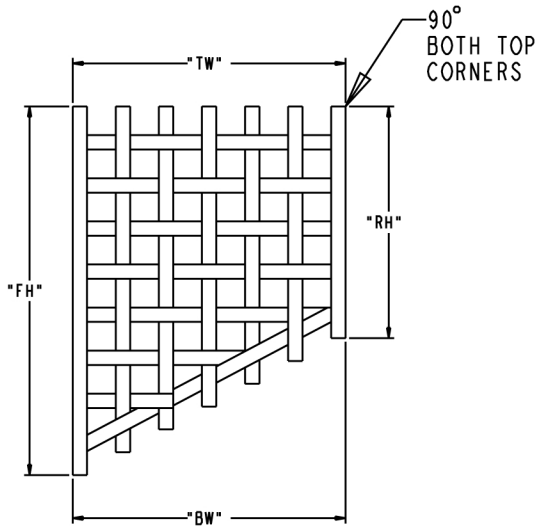

CUSTOM WINDOW NETS

STYLE #1

STYLE #2

STYLE #3

STYLE #4

FILL OUT DATA SHEET AND RETURN TO S&W RACE CARS
 PHONE: 610-948-7303
 FAX: 610-948-7342
 EMAIL: TECHSWRACECARS.COM

NET STYLE	DIMENSIONS				LOOPS FRT AND BACK OR TOP AND BTM	COLOR BLACK RED, BLUE, BROWN, GREEN, PINK, PURPLE
	"TW"	"FH"	"BW"	"RH"		
#1			SAME AS "TW"	SAME AS "FH"		
#2				SAME AS "FH"		
#3			SAME AS "TW"			
#4			SAME AS "TW"			

NOTE

1. NETS UTILIZE "LOOP" STYLE MOUNTING.
2. SPECIFY DIMENSIONS FOR OVERALL PHYSICAL SIZE OF NET, INCLUDING LOOPS.
3. MINIMUM SIZE FOR SFI 27.1 SPEC NET IS 10" X 10".
4. NETS ARE CONSTRUCTED USING 1" USA WEBBING WITH 2" BOX PATTERN.