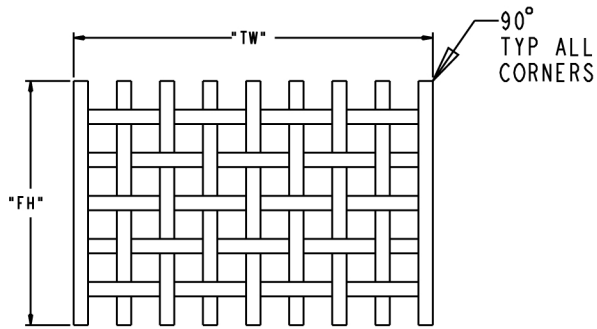

CUSTOM WINDOW NETS

STYLE #1

STYLE #2

STYLE #3

STYLE #4

FILL OUT DATA SHEET AND RETURN TO S&W RACE CARS
 PHONE: 610-948-7303
 FAX: 610-948-7342
 EMAIL: TECHSWRACECARS.COM

NET STYLE	DIMENSIONS				LOOPS FRT AND BACK OR TOP AND BTM	COLOR BLACK RED, BLUE, BROWN, GREEN, PINK, PURPLE
	"TW"	"FH"	"BW"	"RH"		
#1			SAME AS "TW"	SAME AS "FH"		
#2				SAME AS "FH"		
#3			SAME AS "TW"			
#4			SAME AS "TW"			

NOTE

1. NETS UTILIZE "LOOP" STYLE MOUNTING.
2. SPECIFY DIMENSIONS FOR OVERALL PHYSICAL SIZE OF NET, INCLUDING LOOPS.
3. MINIMUM SIZE FOR SFI 27.1 SPEC NET IS 10" X 10".
4. NETS ARE CONSTRUCTED USING 1" USA WEBBING WITH 2" BOX PATTERN.