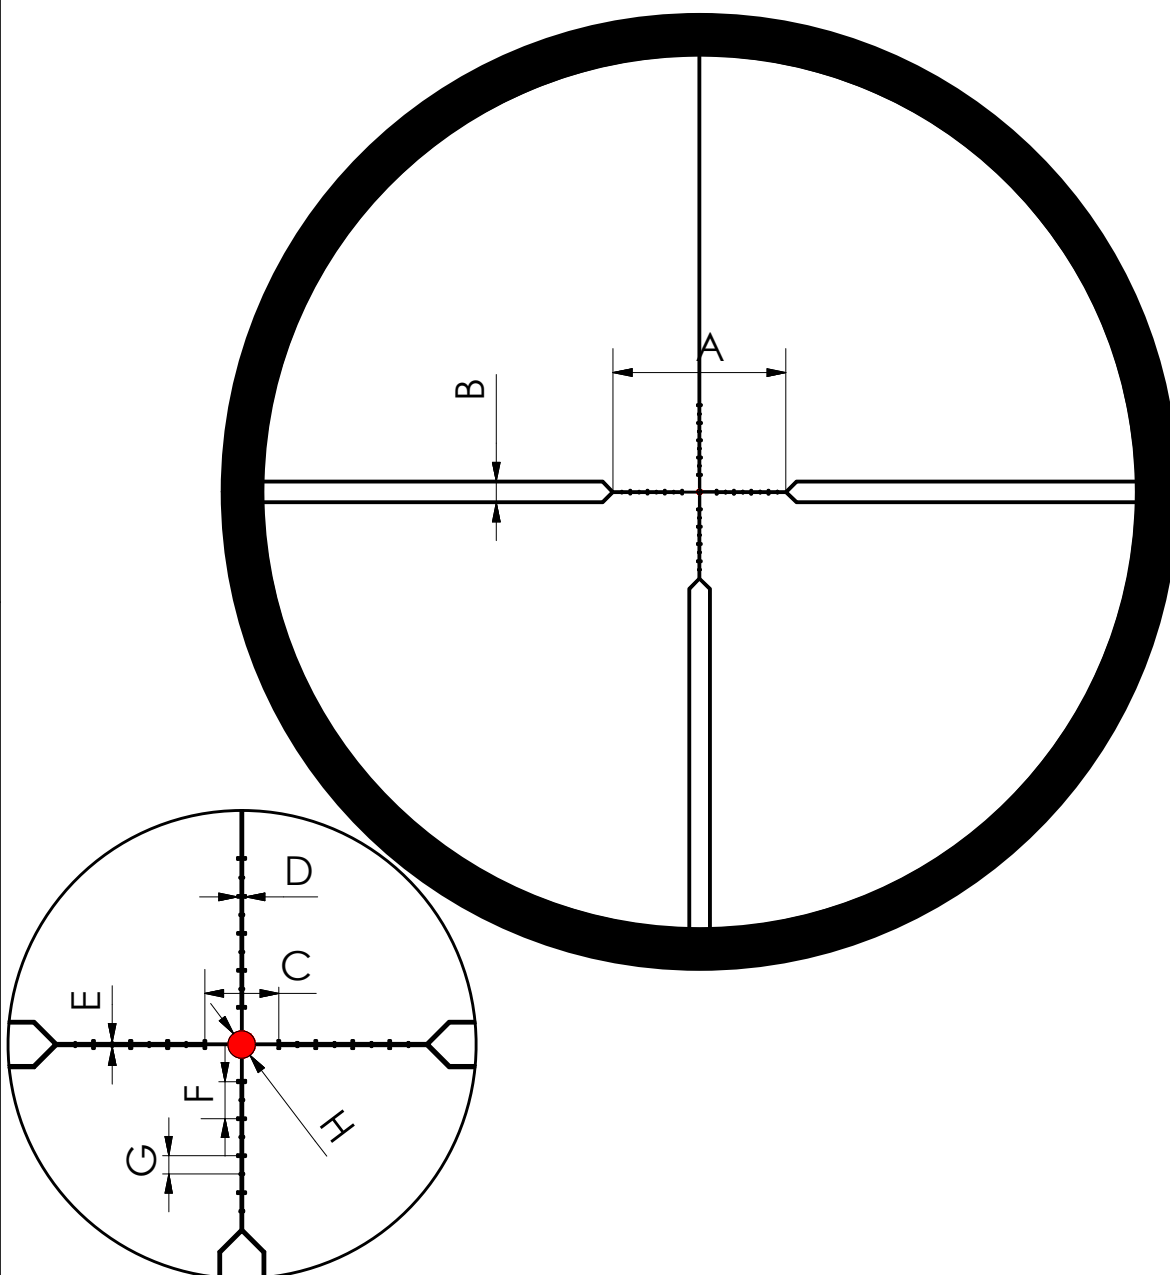

scope type	82	focal plane	2	made	10.02.2014	name	H.Hesse
scope	1-8x24 PMII Short Dot CC	model #	P-095-8291	checked			

All rights reserved by Schmidt & Bender GmbH & Co. KG. No reproduction, distribution or unauthorized use of this document or any information contained herein may be made without the expressed written permission of Schmidt & Bender GmbH & Co. KG or its assignees.

coverages on 1x

unit	A	B	C	D	E	F	G	H
cm/100m	722.28	90.28	144.46	16	8	72.23	36.11	14.45

coverages on 8x

unit	A	B	C	D	E	F	G	H
cm/100m	100	12.5	20	2.22	1.11	10	5	2