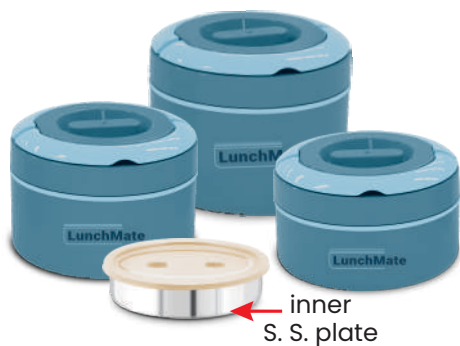

LunchMate

insulated tiffin
500 / 600 / 700 ml