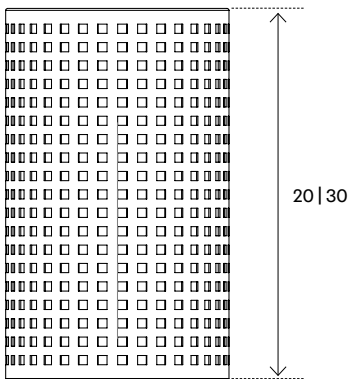

T37 ROUND WOVEN CANDLE HOLDER

designer:	Studio Tolix	creation:	2024
guarantee:	two years	fabrication:	handmade in Autun, France
dimensions:	W.10^[CM] D.10^[CM] H.20^[CM]	material:	steel
weight:	0.54^[KG]	finition:	available next page
highlights:	non stackable	use:	indoor
assembly:	assembled