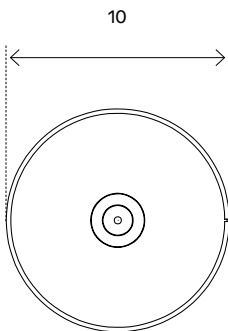

T37 ROUND WOVEN CANDLE HOLDER

designer:	Studio Tolix	creation:	2024
guarantee:	two years	fabrication:	handmade in Autun, France
dimensions:	W.10^[CM] D.10^[CM] H.20^[CM]	material:	steel
weight:	0.54^[KG]	finition:	available next page
highlights:	non stackable	use:	indoor
assembly:	assembled