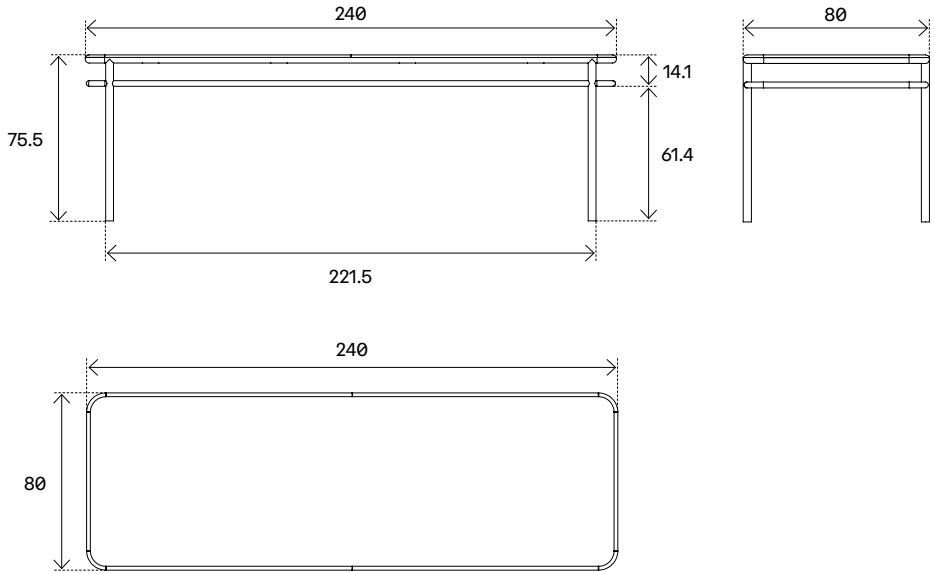

T37 MONASTIC TABLE

designer:	Studio Tolix	creation:	2023
guarantee:	two years	fabrication:	handmade in Autun, France
dimensions:	L.240 [CM] W.80 [CM] H.75.5 [CM]	material:	steel
weight:	49 [KG]	finition:	color
highlight:	non-stackable	use:	indoor outdoor
assembly:	to assemble		