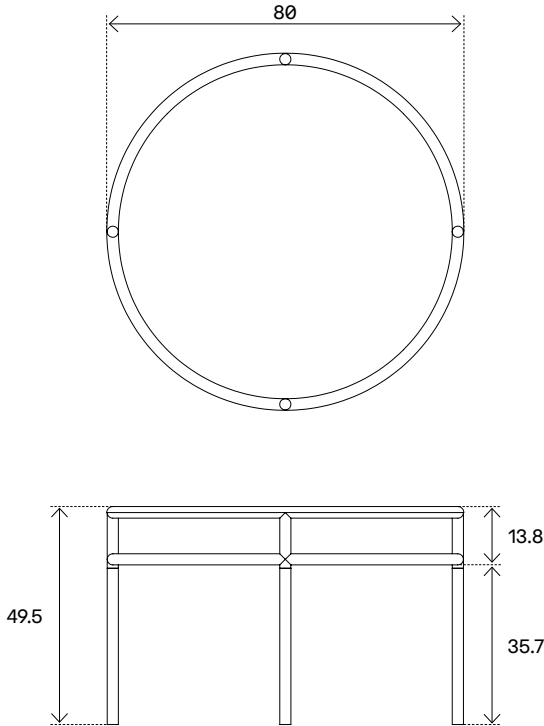

# T37 COFFEE TABLE

designer:	Studio Tolix	creation:	2023
guarantee:	two years	fabrication:	handmade in Autun, France
dimensions:	D.80 [CM] H.49.5 [CM]	material:	steel
weight:	11.6 [KG]	finition:	varnished raw steel   color
highlight:	non-stackable	use:	indoor   outdoor
assembly:	to assemble		