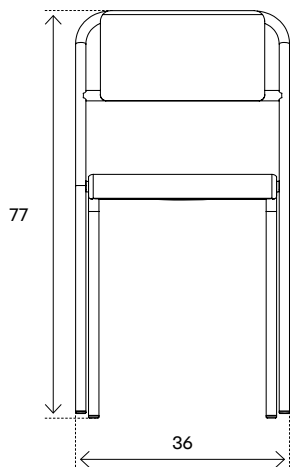

PATIO SOLID CHAIR
[ed. 2024]

PATIO SOLID CHAIR

designer:	Pauline Deltour	creation:	2024
guarantee:	two years	fabrication:	handmade in Autun, France
dimensions:	W.36 ^[CM] D.47.5 ^[CM] H.77 ^[CM]	material:	stainless steel
seat:	W.35.5 ^[CM] D.34.5 ^[CM] H.45.5 ^[CM]	finition:	color
weight:	4.39 ^[KG]	use:	outdoor
highlights:	stackable up to 4 units	assembly:	assembled