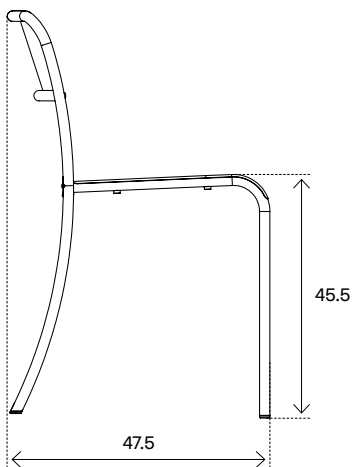

PATIO SOLID CHAIR
[ed. 2024]

PATIO SOLID CHAIR

designer:	Pauline Deltour	creation:	2024
guarantee:	two years	fabrication:	handmade in Autun, France
dimensions:	W.36 ^[CM] D.47.5 ^[CM] H.77 ^[CM]	material:	stainless steel
seat:	W.35.5 ^[CM] D.34.5 ^[CM] H.45.5 ^[CM]	finition:	color
weight:	4.39 ^[KG]	use:	outdoor
highlights:	stackable up to 4 units	assembly:	assembled