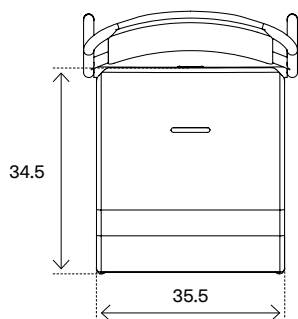

PATIO SOLID CHAIR
[ed. 2024]

PATIO SOLID CHAIR

designer:	Pauline Deltour	creation:	2024
guarantee:	two years	fabrication:	handmade in Autun, France
dimensions:	W.36 ^[CM] D.47.5 ^[CM] H.77 ^[CM]	material:	stainless steel
seat:	W.35.5 ^[CM] D.34.5 ^[CM] H.45.5 ^[CM]	finition:	color
weight:	4.39 ^[KG]	use:	outdoor
highlights:	stackable up to 4 units	assembly:	assembled