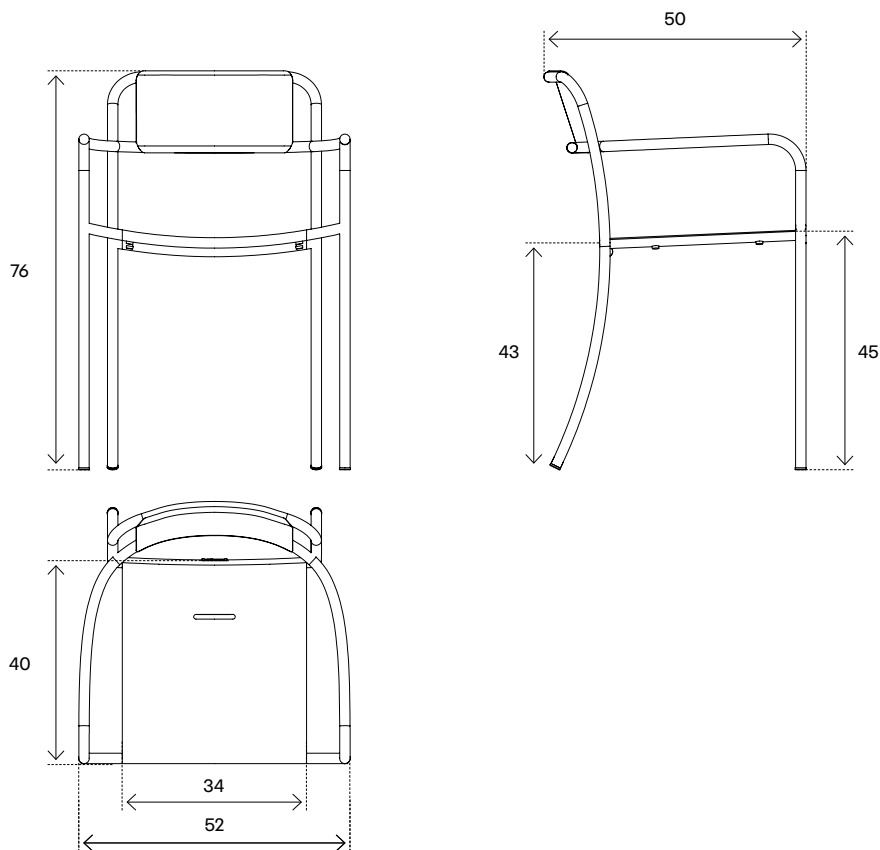

# PATIO SOLID ARMCHAIR

designer:	Pauline Deltour	creation:	2020
guarantee:	two years	fabrication:	handmade in Autun, France
dimensions:	W.52 <sup>[CM]</sup> D.50 <sup>[CM]</sup> H.76 <sup>[CM]</sup>	material:	stainless steel
seat:	W.34 <sup>[CM]</sup> D.40 <sup>[CM]</sup> H.45 <sup>[CM]</sup>	finition:	color
weight:	5.0 <sup>[KG]</sup>	use:	outdoor
highlights:	stackable up to 4 units	assembly:	assembled