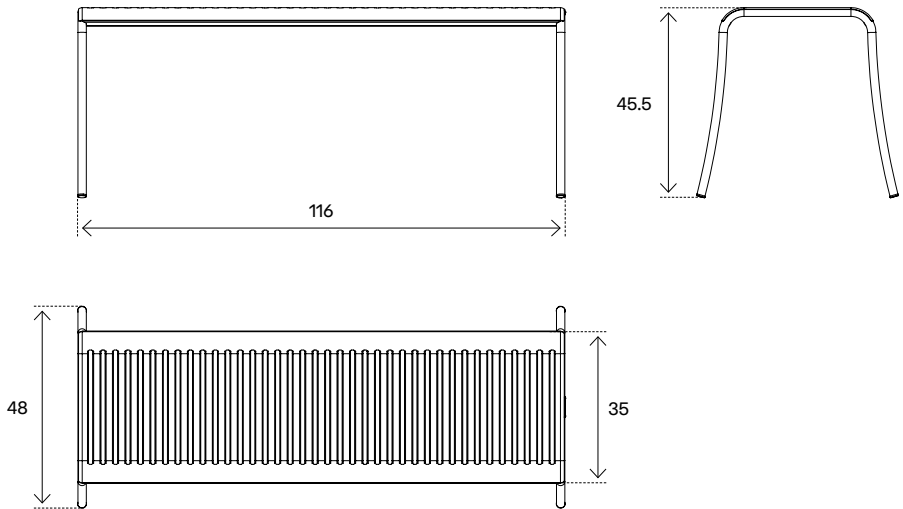

PATIO SLATTED BENCH
[ed. 2024]

PATIO SLATTED BENCH

designer:	Pauline Deltour	creation:	2024
guarantee:	two years	fabrication:	handmade in Autun, France
dimensions:	W.116 ^[CM] D.48 ^[CM] H.45.5 ^[CM]	material:	stainless steel
seat:	W.116 ^[CM] D.35 ^[CM] H.45.5 ^[CM]	finition:	color
weight:	7.79 ^[KG]	use:	outdoor
highlights:	non stackable	assembly:	assembled