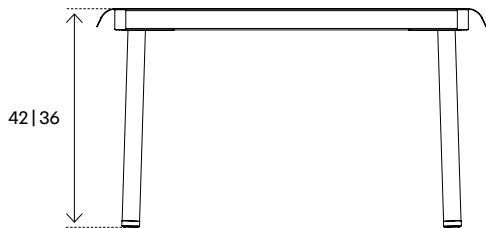

PATIO COFFEE TABLE
[ed. 2024]

PATIO COFFEE TABLE

designer:	Pauline Deltour	creation:	2024
guarantee:	two years	fabrication:	handmade in Autun, France
dimensions* [A]:	W.75 [CM] D.75 [CM] H.42 [CM]	material:	stainless steel
weight:	11.83 [KG]	finition:	color
highlights:	non stackable	use:	outdoor
assembly:	not assembled		

Pure White [RAL_9010]

Oyster White [RAL_1013]

Grey Beige [RAL_1019]

Reed Green [RAL_6013]

Moss Green [RAL_6005]

*other dimensions available: [B] L.110 [CM] W.70 [CM] H.36 [CM] | 16.45 [KG]