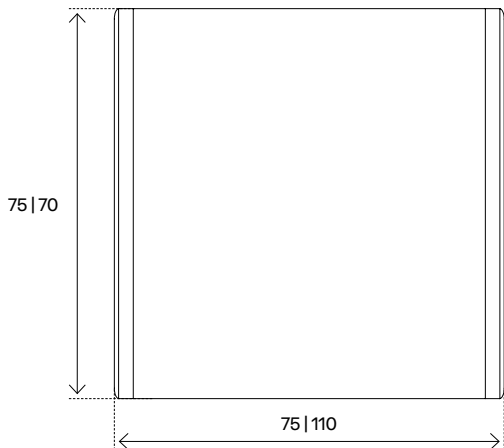

PATIO COFFEE TABLE
[ed. 2024]

PATIO COFFEE TABLE

designer:	Pauline Deltour	creation:	2024
guarantee:	two years	fabrication:	handmade in Autun, France
dimensions* [A]:	W.75 [CM] D.75 [CM] H.42 [CM]	material:	stainless steel
weight:	11.83 [KG]	finition:	color
highlights:	non stackable	use:	outdoor
assembly:	not assembled		

Pure White [RAL_9010]

Oyster White [RAL_1013]

Grey Beige [RAL_1019]

Reed Green [RAL_6013]

Moss Green [RAL_6005]

*other dimensions available: [B] L.110 [CM] W.70 [CM] H.36 [CM] | 16.45 [KG]