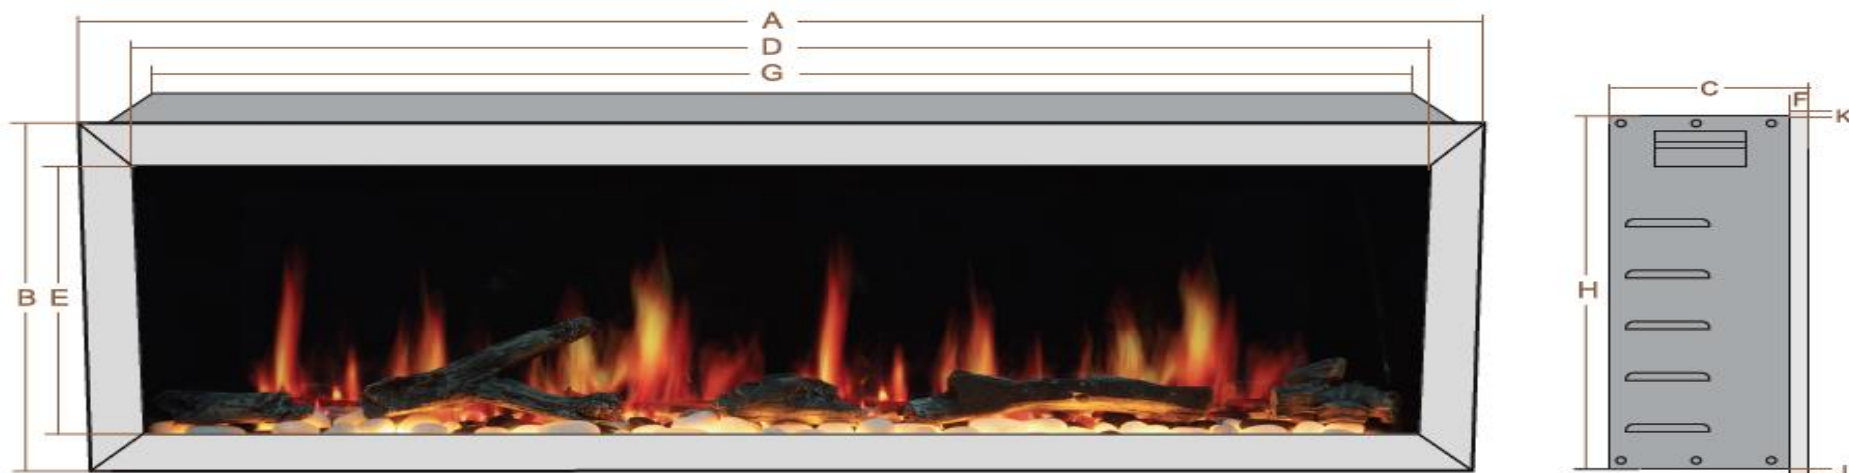

Latitude ZEF58VS

2 Side Dimension

	A	B	C	D	E	F	G	H	J	K
Model#	mm inch	mm inch	mm inch	mm inch	mm inch	mm inch	mm inch	mm inch	mm inch	mm inch
ZEF58V	1473 58"	509 20"	203 8"	1333 52 1/2"	369 14 1/2"	19 3/4"	1429 56 5/16"	485 19"	10 3/8"	14 9/16"

Specification

Input Voltage: 120v / 12.5A	Outlet: 3-Prong Plug Kit	Power Cord Length: 60 inch
Heater: 750W / 1500W	Heat Timer: 1 Hour - 8 Hours	Heat Area: 400 Sq ft
Certification: ETL & CETL	Remote Control Included	Smart App Support Android / iOS