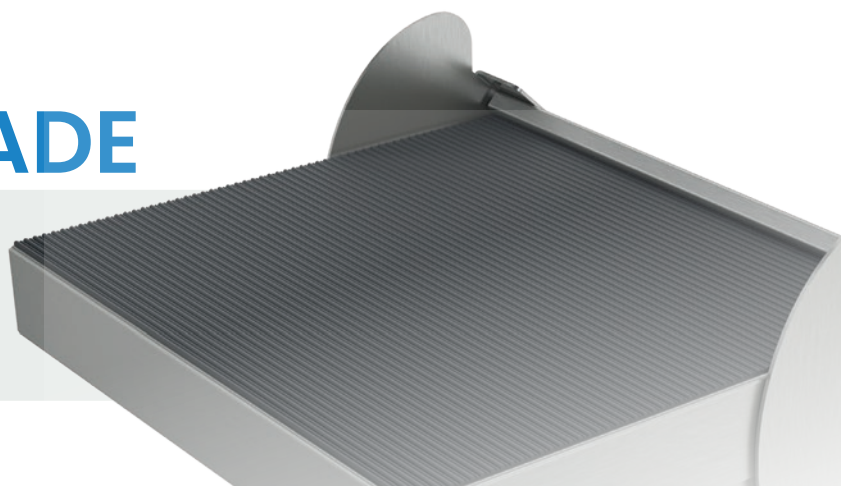

FLOOR ANCHORS

tension rating of **3,999 lbs**

shear rating of **3,031 lbs**

GAS CYLINDER

provides **controlled lowering** and **automatic retraction**, so Step 'n Wash stays out of the way when not in use

PRODUCT LABEL

contains ANSI compliant graphics in **English, Spanish, and French** and includes a warning not to allow children to use the step unattended

MARINE-GRADE

rubber tread

provides a non-slip surface even when wet