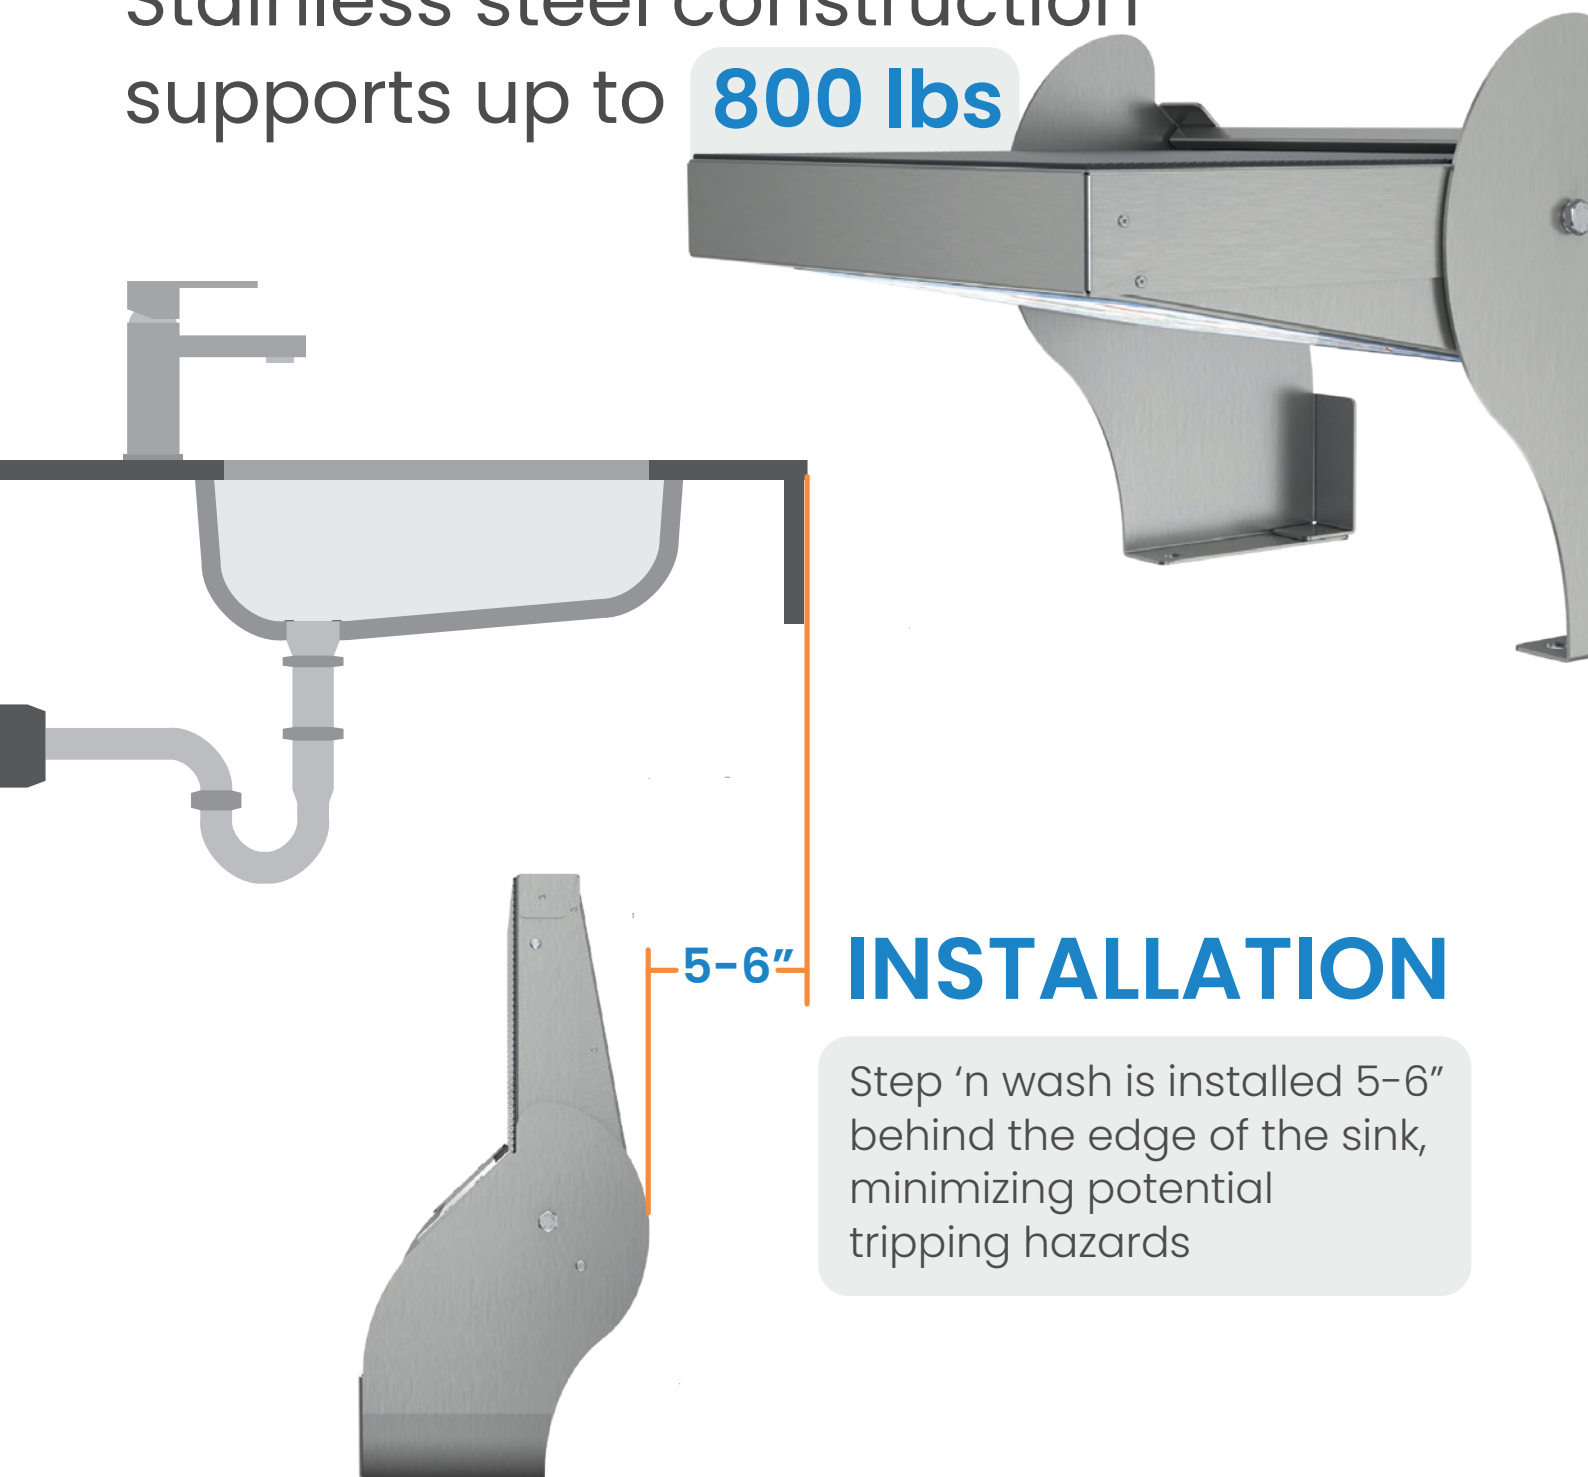

Safety Features

Expertly designed with safety in mind

step 'n
wash™

Stainless steel construction supports up to **800 lbs**

5-6"

INSTALLATION

Step 'n wash is installed 5-6" behind the edge of the sink, minimizing potential tripping hazards

FLOOR ANCHORS

tension rating of **3,999 lbs**

shear rating of **3,031 lbs**

GAS CYLINDER

provides **controlled lowering** and **automatic retraction**, so Step 'n Wash stays out of the way when not in use

PRODUCT LABEL

contains ANSI compliant graphics in **English, Spanish, and French** and includes a warning not to allow children to use the step unattended

MARINE-GRADE

rubber tread

provides a non-slip surface even when wet

Charles Pettis

Director of Customer Experience

The Alternatives

Parents hoisting a child to the sink is **unsafe for the parent and the child**, and results in wet floors and countertops

Setting a child on the countertop is **dangerous for the child**, unsanitary, and results in wet floors and countertops