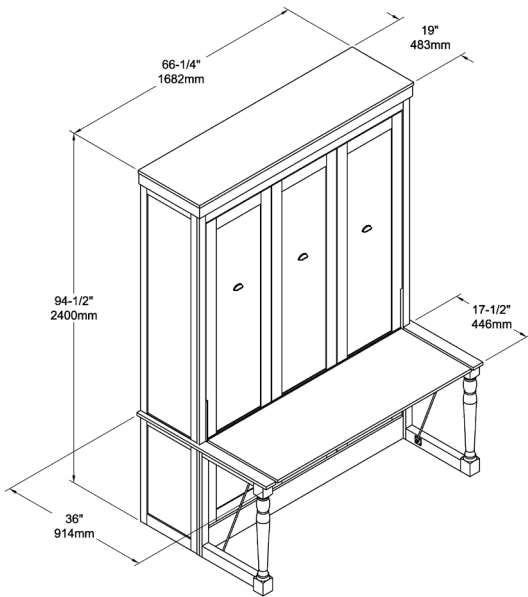

# PERTH MURPHY BED WITH DESK

The Perth Queen Murphy Bed with Desk is crafted with solid woods and veneers throughout and is finished in a white-washed and cherry accents.

Closed

Dim:  
66.25"W x 94.5"H x 36"D  
1682W x 2400H x 914D (mm)

Opened

Dim:  
66.25"W x 94.5"H x 96.625"D  
1682W x 2400H x 2423D (mm)

60" (1524)W x 12" (305 )H x 80" (2032)D Queen Mattress