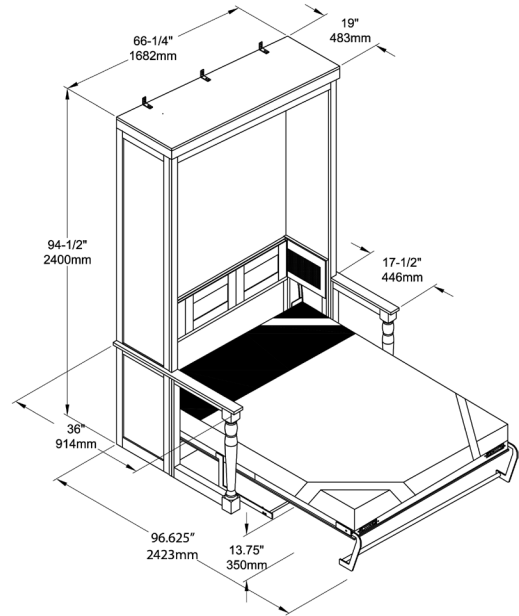

# PERTH MURPHY BED WITH DESK

The Perth Queen Murphy Bed with Desk is crafted with solid woods and veneers throughout and is finished in a white-washed and cherry accents.

Closed

Dim:  
66.25"W x 94.5"H x 36"D  
1682W x 2400H x 914D (mm)

Opened

Dim:  
66.25"W x 94.5"H x 96.625"D  
1682W x 2400H x 2423D (mm)

60" (1524)W x 12" (305 )H x 80" (2032)D Queen Mattress