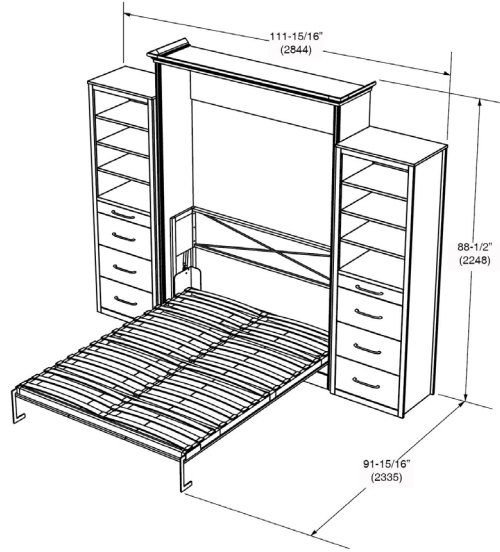

COVENTRY MURPHY BED W/ 2 STORAGE CABINETS

The Alegra series is crafted with solid wood moldings and accents throughout and is finished in a matte white lacquer. The multi step finish is ultra smooth and when combined with the solid wood moldings and accents, creates a truly transitional feel.

Closed

Dim:
111.94"W x 88.5"H x 19.94"D
2843W x 2248H x 506D (mm)

Opened

Dim:
111.94"W x 88.5"H x 91.94"D
2843W x 2248H x 2335D (mm)

60" (1524)W x 12" (305)H x 80" (2032)D Queen Mattress