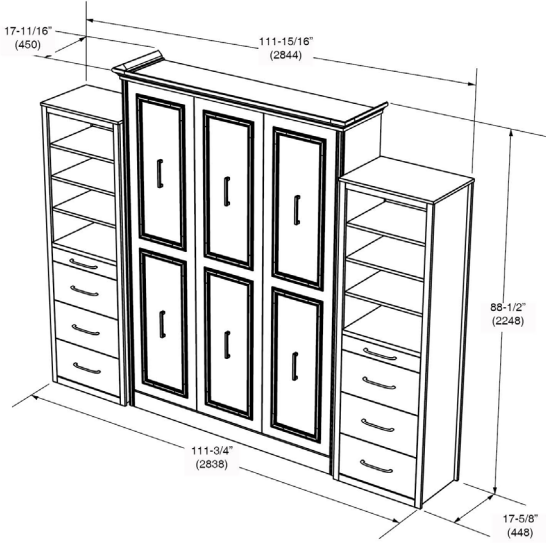

COVENTRY MURPHY BED W/ 2 STORAGE CABINETS

The Alegra series is crafted with solid wood moldings and accents throughout and is finished in a matte white lacquer. The multi step finish is ultra smooth and when combined with the solid wood moldings and accents, creates a truly transitional feel.

Closed

Dim:
111.94"W x 88.5"H x 19.94"D
2843W x 2248H x 506D (mm)

Opened

Dim:
111.94"W x 88.5"H x 91.94"D
2843W x 2248H x 2335D (mm)

60" (1524)W x 12" (305)H x 80" (2032)D Queen Mattress