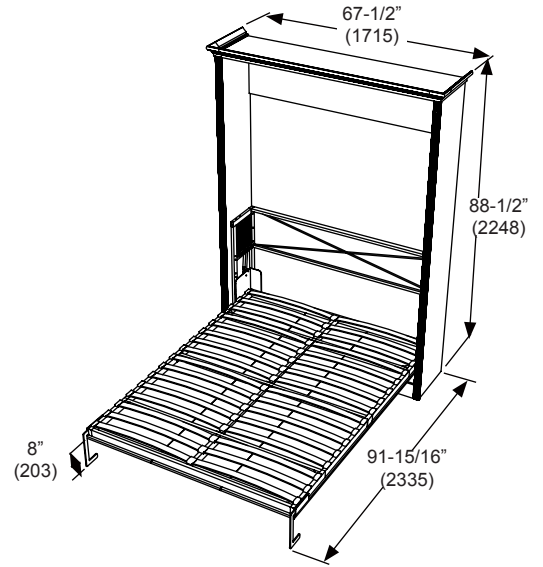

Closed

Dim:
67.5"W x 88.5"H x 19.94"D
1715W x 2248H x 506D (mm)

Opened

Dim:
67.5"W x 88.5"H x 91.94"D
1715W x 2248H x 2335D (mm)

60" (1524)W x 12" (305)H x 80" (2032)D Queen Mattress