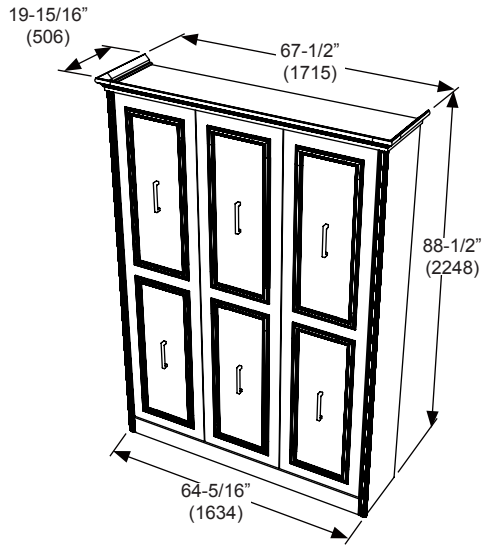

Closed

Dim:
67.5"W x 88.5"H x 19.94"D
1715W x 2248H x 506D (mm)

Opened

Dim:
67.5"W x 88.5"H x 91.94"D
1715W x 2248H x 2335D (mm)

60" (1524)W x 12" (305)H x 80" (2032)D Queen Mattress