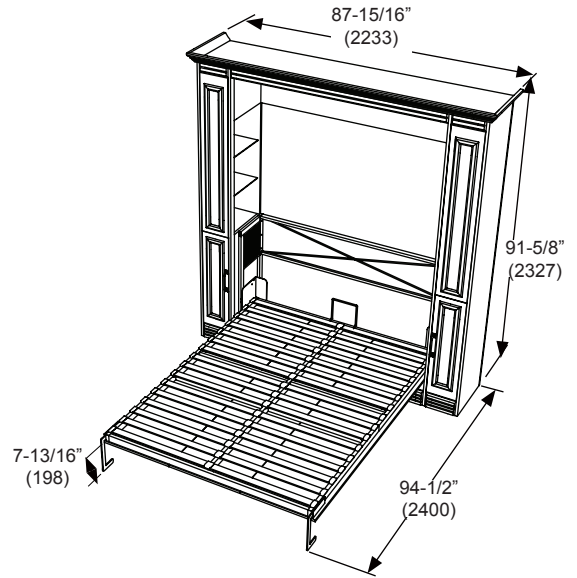

OVERALL DIMENSIONS

QUEEN

Closed

Dim:  
87 15/16"W x 91 5/8"H x 20 3/8"D  
2233W x 2327H x 518D (mm)

Opened

Dim:  
88"W x 91 5/8"H x 86 3/4"D  
2234W x 2328H x 2203D (mm)

60" (1524)W x 12" (305 )H x 80" (2032)D Queen Mattress

OVERALL DIMENSIONS