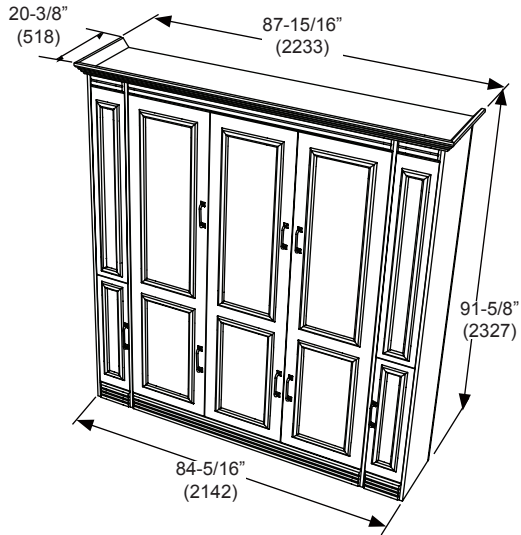

OVERALL DIMENSIONS

QUEEN

Closed

Dim:  
87 15/16"W x 91 5/8"H x 20 3/8"D  
2233W x 2327H x 518D (mm)

Opened

Dim:  
88"W x 91 5/8"H x 86 3/4"D  
2234W x 2328H x 2203D (mm)

60" (1524)W x 12" (305 )H x 80" (2032)D Queen Mattress

OVERALL DIMENSIONS