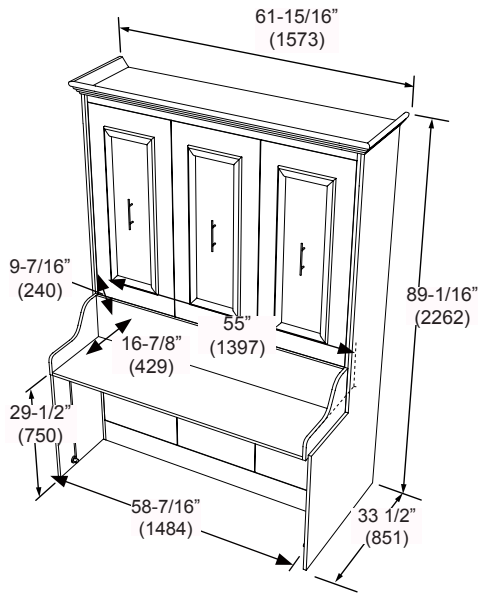

OVERALL DIMENSIONS

FULL

Closed

Dim:
61 15/16"W x 89 1/16"H x 33 1/2"D
1573W x 2262H x 851D (mm)

Opened

Dim:
61 15/16"W x 89 1/16"H x 92"D
1573W x 2262H x 2337D (mm)

54" (1372)W x 12" (305)H x 75" (1905)D Full Mattress

OVERALL DIMENSIONS

QUEEN

Closed

Dim:
67 3/4"W x 93 3/4"H x 33 1/2"D
1721W x 2381H x 851D (mm)

Opened

Dim:
67 3/4"W x 93 3/4"H x 96 5/8"D
1721W x 2381H x 2454D (mm)

A: 9 3/8" (238 mm)

60" (1524)W x 12" (305)H x 80" (2032)D Queen Mattress