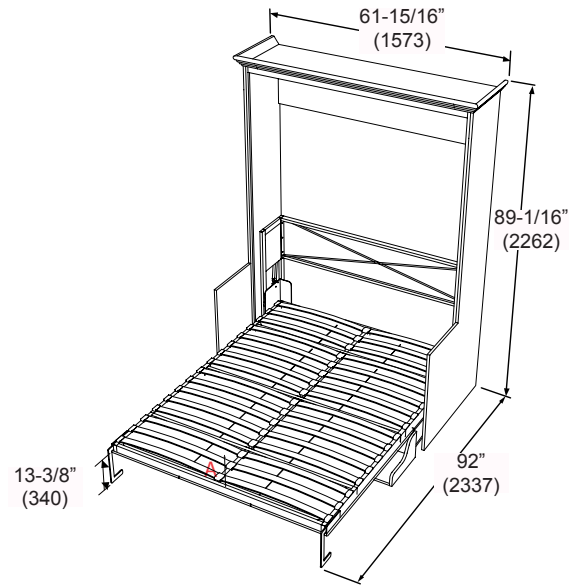

OVERALL DIMENSIONS

FULL

Closed

Dim:
61 15/16"W x 89 1/16"H x 33 1/2"D
1573W x 2262H x 851D (mm)

Opened

Dim:
61 15/16"W x 89 1/16"H x 92"D
1573W x 2262H x 2337D (mm)

54" (1372)W x 12" (305)H x 75" (1905)D Full Mattress

OVERALL DIMENSIONS

QUEEN

Closed

Dim:
67 3/4"W x 93 3/4"H x 33 1/2"D
1721W x 2381H x 851D (mm)

Opened

Dim:
67 3/4"W x 93 3/4"H x 96 5/8"D
1721W x 2381H x 2454D (mm)

A: 9 3/8" (238 mm)

60" (1524)W x 12" (305)H x 80" (2032)D Queen Mattress