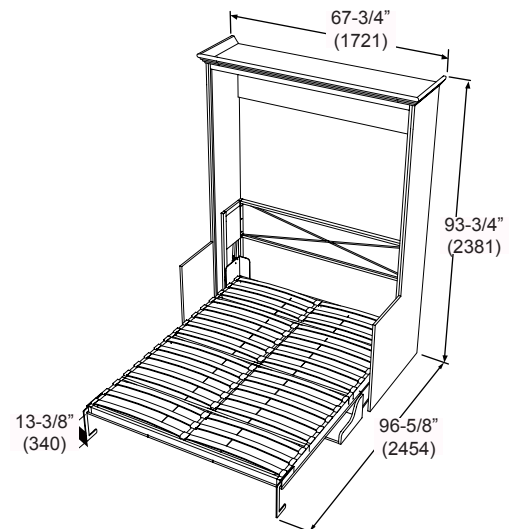

OVERALL DIMENSIONS

FULL

Closed

Dim:
61 15/16"W x 89 1/16"H x 33 1/2"D
1573W x 2262H x 851D (mm)

Opened

Dim:
61 15/16"W x 89 1/16"H x 92"D
1573W x 2262H x 2337D (mm)

54" (1372)W x 12" (305)H x 75" (1905)D Full Mattress

OVERALL DIMENSIONS

QUEEN

Closed

Dim:
67 3/4"W x 93 3/4"H x 33 1/2"D
1721W x 2381H x 851D (mm)

Opened

Dim:
67 3/4"W x 93 3/4"H x 96 5/8"D
1721W x 2381H x 2454D (mm)

A: 9 3/8" (238 mm)

60" (1524)W x 12" (305)H x 80" (2032)D Queen Mattress