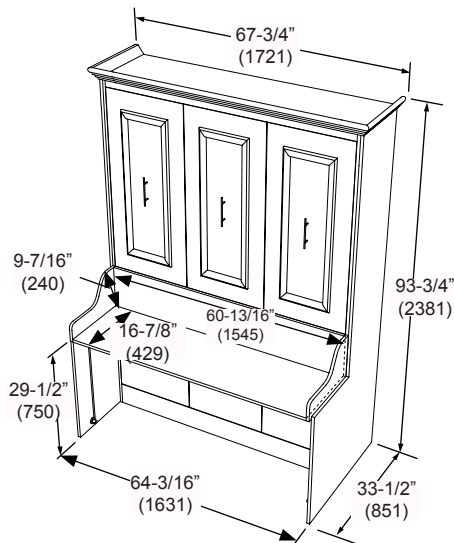

OVERALL DIMENSIONS

FULL

Closed

Dim:
61 15/16"W x 89 1/16"H x 33 1/2"D
1573W x 2262H x 851D (mm)

Opened

Dim:
61 15/16"W x 89 1/16"H x 92"D
1573W x 2262H x 2337D (mm)

54" (1372)W x 12" (305)H x 75" (1905)D Full Mattress

OVERALL DIMENSIONS

QUEEN

Closed

Dim:
67 3/4"W x 93 3/4"H x 33 1/2"D
1721W x 2381H x 851D (mm)

Opened

Dim:
67 3/4"W x 93 3/4"H x 96 5/8"D
1721W x 2381H x 2454D (mm)

A: 9 3/8" (238 mm)

60" (1524)W x 12" (305)H x 80" (2032)D Queen Mattress