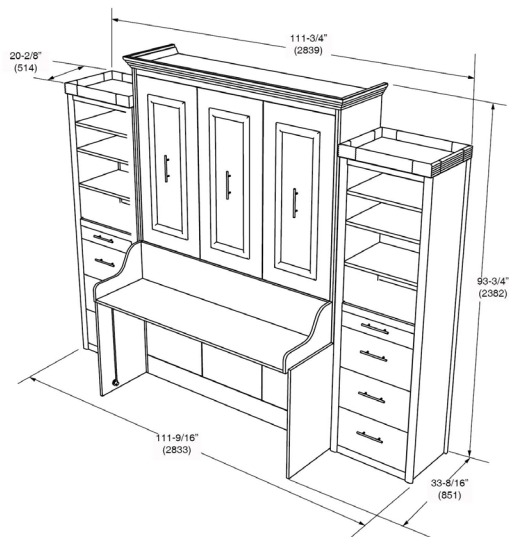

OVERALL DIMENSIONS

FULL

Closed

Dim:  
106-3/16" W x 89-1/16" H x 33.5" D  
2697W x 2262H x 851D (mm)

Opened

Dim:  
106-3/16" W x 89-1/16" H x 92" D  
2697W x 2262H x 2337D (mm)

54" (1372)W x 12" (305)H x 75" (1905)D Full Mattress

OVERALL DIMENSIONS

QUEEN

Closed

Dim:  
111.75" W x 93.75" H x 33.5" D  
2838.45W x 2382H x 851D (mm)

Opened

Dim:  
111.75" W x 93.75" H x 93-5/8" D  
2839W x 2382H x 2454D (mm)

60" (1524)W x 12" (305 )H x 80" (2032)D Queen Mattress