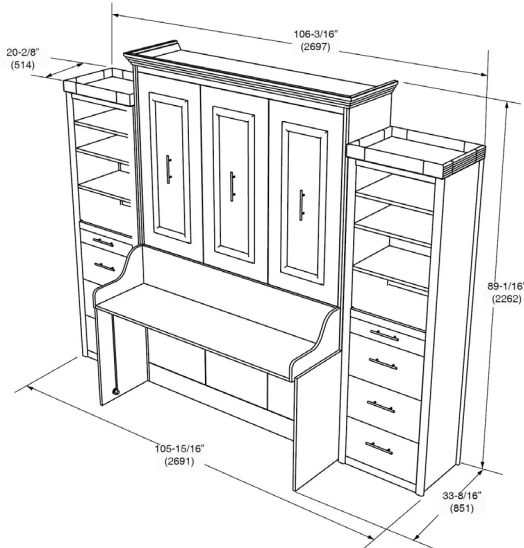

OVERALL DIMENSIONS

FULL

Closed

Dim:  
106-3/16" W x 89-1/16" H x 33.5" D  
2697W x 2262H x 851D (mm)

Opened

Dim:  
106-3/16" W x 89-1/16" H x 92" D  
2697W x 2262H x 2337D (mm)

54" (1372)W x 12" (305)H x 75" (1905)D Full Mattress

OVERALL DIMENSIONS

QUEEN

Closed

Dim:  
111.75" W x 93.75" H x 33.5" D  
2838.45W x 2382H x 851D (mm)

Opened

Dim:  
111.75" W x 93.75" H x 93-5/8" D  
2839W x 2382H x 2454D (mm)

60" (1524)W x 12" (305 )H x 80" (2032)D Queen Mattress