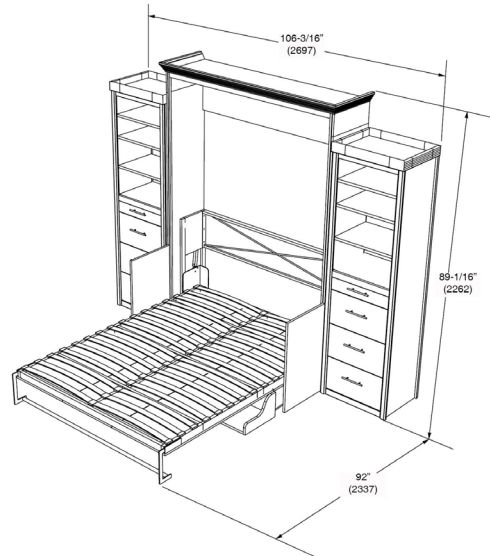

OVERALL DIMENSIONS

FULL

Closed

Dim:  
106-3/16" W x 89-1/16" H x 33.5" D  
2697W x 2262H x 851D (mm)

Opened

Dim:  
106-3/16" W x 89-1/16" H x 92" D  
2697W x 2262H x 2337D (mm)

54" (1372)W x 12" (305)H x 75" (1905)D Full Mattress

OVERALL DIMENSIONS

QUEEN

Closed

Dim:  
111.75" W x 93.75" H x 33.5" D  
2838.45W x 2382H x 851D (mm)

Opened

Dim:  
111.75" W x 93.75" H x 93-5/8" D  
2839W x 2382H x 2454D (mm)

60" (1524)W x 12" (305 )H x 80" (2032)D Queen Mattress