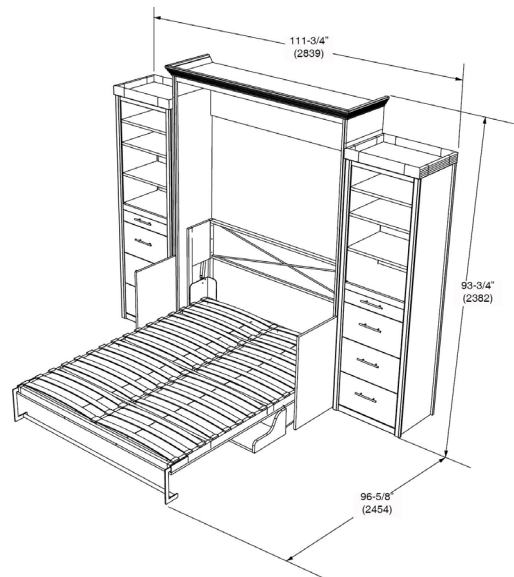

OVERALL DIMENSIONS

FULL

Closed

Dim:  
106-3/16" W x 89-1/16" H x 33.5" D  
2697W x 2262H x 851D (mm)

Opened

Dim:  
106-3/16" W x 89-1/16" H x 92" D  
2697W x 2262H x 2337D (mm)

54" (1372)W x 12" (305)H x 75" (1905)D Full Mattress

OVERALL DIMENSIONS

QUEEN

Closed

Dim:  
111.75" W x 93.75" H x 33.5" D  
2838.45W x 2382H x 851D (mm)

Opened

Dim:  
111.75" W x 93.75" H x 93-5/8" D  
2839W x 2382H x 2454D (mm)

60" (1524)W x 12" (305 )H x 80" (2032)D Queen Mattress