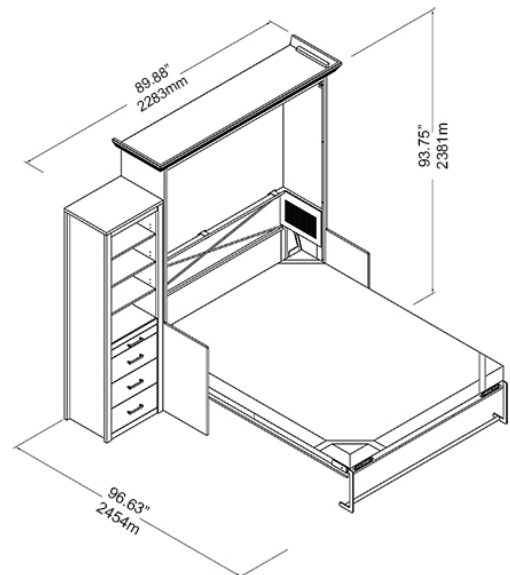

OVERALL DIMENSIONS

FULL

Closed

Dim:  
85.83"W x 89.06"H x 33.5" D  
2181.1W x 2262H x 851D (mm)

Opened

Dim:  
85.83"W x 89.06"H x 92" D  
2181.1W x 2262H x 2337D (mm)

54" (1372)W x 12" (305)H x 75" (1905)D Full Mattress

OVERALL DIMENSIONS

QUEEN

Closed

Dim:  
89.99"W x 93.75"H x 33.5" D  
2181.1W x 2262H x 851D (mm)

Opened

Dim:  
89.99"W x 93.75"H x 96-5/8" D  
2283W x 2381H x 2454D (mm)

60" (1524)W x 12" (305)H x 80" (2032)D Queen Mattress