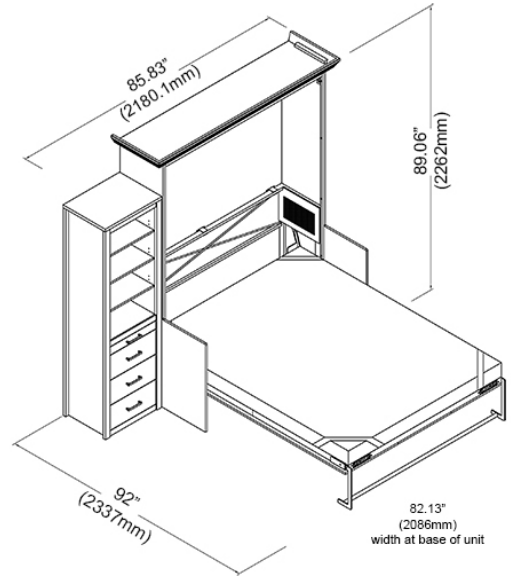

OVERALL DIMENSIONS

FULL

Closed

Dim:  
85.83"W x 89.06"H x 33.5" D  
2181.1W x 2262H x 851D (mm)

Opened

Dim:  
85.83"W x 89.06"H x 92" D  
2181.1W x 2262H x 2337D (mm)

54" (1372)W x 12" (305)H x 75" (1905)D Full Mattress

OVERALL DIMENSIONS

QUEEN

Closed

Dim:  
89.99"W x 93.75"H x 33.5" D  
2181.1W x 2262H x 851D (mm)

Opened

Dim:  
89.99"W x 93.75"H x 96-5/8" D  
2283W x 2381H x 2454D (mm)

60" (1524)W x 12" (305)H x 80" (2032)D Queen Mattress