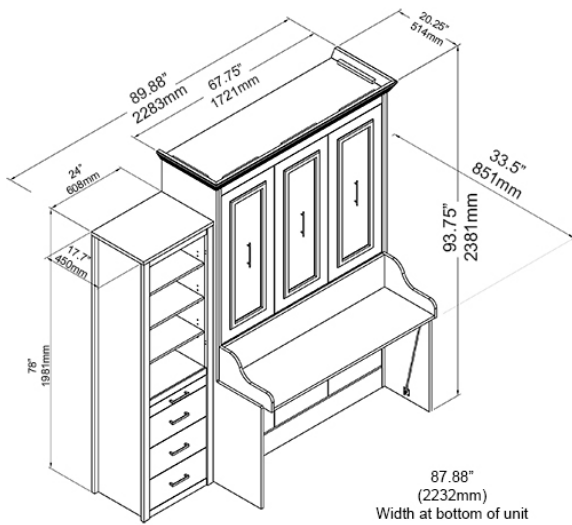

OVERALL DIMENSIONS

FULL

Closed

Dim:  
85.83"W x 89.06"H x 33.5" D  
2181.1W x 2262H x 851D (mm)

Opened

Dim:  
85.83"W x 89.06"H x 92" D  
2181.1W x 2262H x 2337D (mm)

54" (1372)W x 12" (305)H x 75" (1905)D Full Mattress

OVERALL DIMENSIONS

QUEEN

Closed

Dim:  
89.99"W x 93.75"H x 33.5" D  
2181.1W x 2262H x 851D (mm)

Opened

Dim:  
89.99"W x 93.75"H x 96-5/8" D  
2283W x 2381H x 2454D (mm)

60" (1524)W x 12" (305)H x 80" (2032)D Queen Mattress