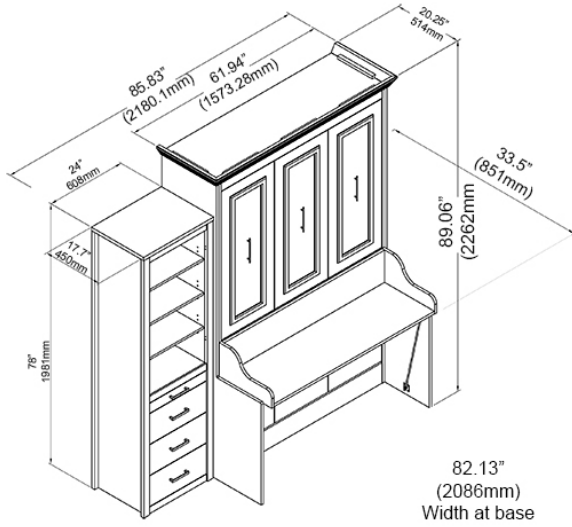

OVERALL DIMENSIONS

FULL

Closed

Dim:  
85.83"W x 89.06"H x 33.5" D  
2181.1W x 2262H x 851D (mm)

Opened

Dim:  
85.83"W x 89.06"H x 92" D  
2181.1W x 2262H x 2337D (mm)

54" (1372)W x 12" (305)H x 75" (1905)D Full Mattress

OVERALL DIMENSIONS

QUEEN

Closed

Dim:  
89.99"W x 93.75"H x 33.5" D  
2181.1W x 2262H x 851D (mm)

Opened

Dim:  
89.99"W x 93.75"H x 96-5/8" D  
2283W x 2381H x 2454D (mm)

60" (1524)W x 12" (305)H x 80" (2032)D Queen Mattress