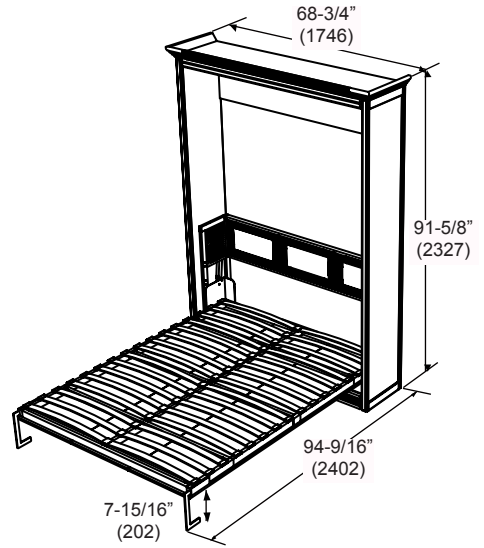

# CHAMBERLIN QUEEN MURPHY BED

The Chamberlin series is crafted with solid woods and veneers throughout and is finished in a deep rich walnut color. With a raised headboard, crown moldings and solid hardware such as the deluxe handle, the series adds a warm touch to any room!

Closed

Dim:  
68 3/4"W x 91 5/8"H x 20 3/8"D  
1746W x 2327H x 518D (mm)

Opened

Dim:  
68 3/4"W x 91 5/8"H x 94 5/8"D  
1746W x 2327H x 2402D (mm)

60" (1524)W x 12" (305)H x 80" (2032)D Queen Mattress