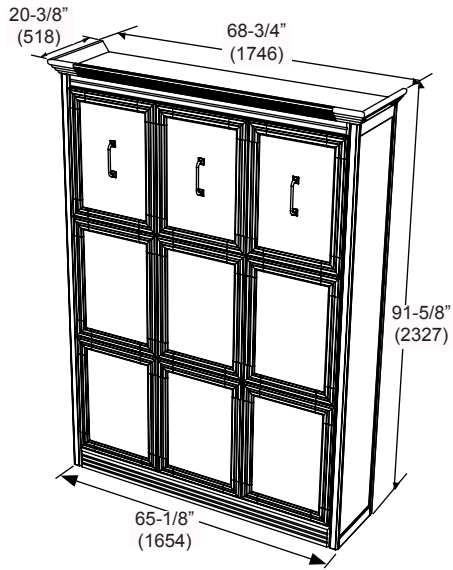

# CHAMBERLIN QUEEN MURPHY BED

The Chamberlin series is crafted with solid woods and veneers throughout and is finished in a deep rich walnut color. With a raised headboard, crown moldings and solid hardware such as the deluxe handle, the series adds a warm touch to any room!

Closed

Dim:  
68 3/4"W x 91 5/8"H x 20 3/8"D  
1746W x 2327H x 518D (mm)

Opened

Dim:  
68 3/4"W x 91 5/8"H x 94 5/8"D  
1746W x 2327H x 2402D (mm)

60" (1524)W x 12" (305)H x 80" (2032)D Queen Mattress