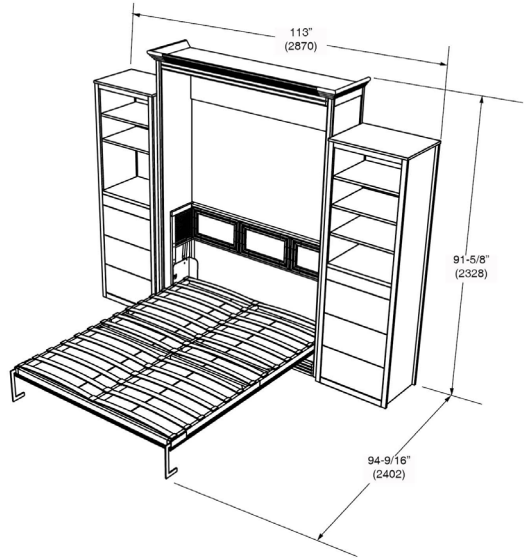

CHAMBERLIN MURPHY BED W/2 STORAGE CABINETS

The Chamberlin series is crafted with solid woods and veneers throughout and is finished in a deep rich walnut color. With a raised headboard, crown moldings and solid hardware such as the deluxe handle, the series adds a warm touch to any room!

Closed

Dim:
68 3/4" W x 91 5/8" H x 20 3/8" D
1746 W x 2327 H x 518 D (mm)

Opened

Dim:
68 3/4" W x 91 5/8" H x 94 5/8" D
1746 W x 2327 H x 2402 D (mm)

60" (1524)W x 12" (305)H x 80" (2032)D Queen Mattress