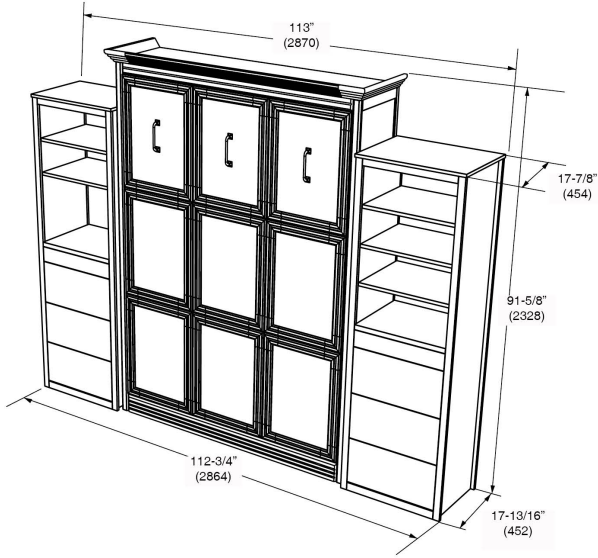

CHAMBERLIN MURPHY BED W/2 STORAGE CABINETS

The Chamberlin series is crafted with solid woods and veneers throughout and is finished in a deep rich walnut color. With a raised headboard, crown moldings and solid hardware such as the deluxe handle, the series adds a warm touch to any room!

Closed

Dim:
68 3/4" W x 91 5/8" H x 20 3/8" D
1746 W x 2327 H x 518 D (mm)

Opened

Dim:
68 3/4" W x 91 5/8" H x 94 5/8" D
1746 W x 2327 H x 2402 D (mm)

60" (1524)W x 12" (305)H x 80" (2032)D Queen Mattress